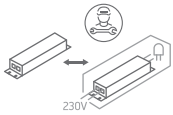

190mm

230V | SMD 2835 | 20W | IP44 | Adjustable CCT | Die cast
Complete with 500mA driver.

80
CRI

55mm

one
LIGHT

A

B

N