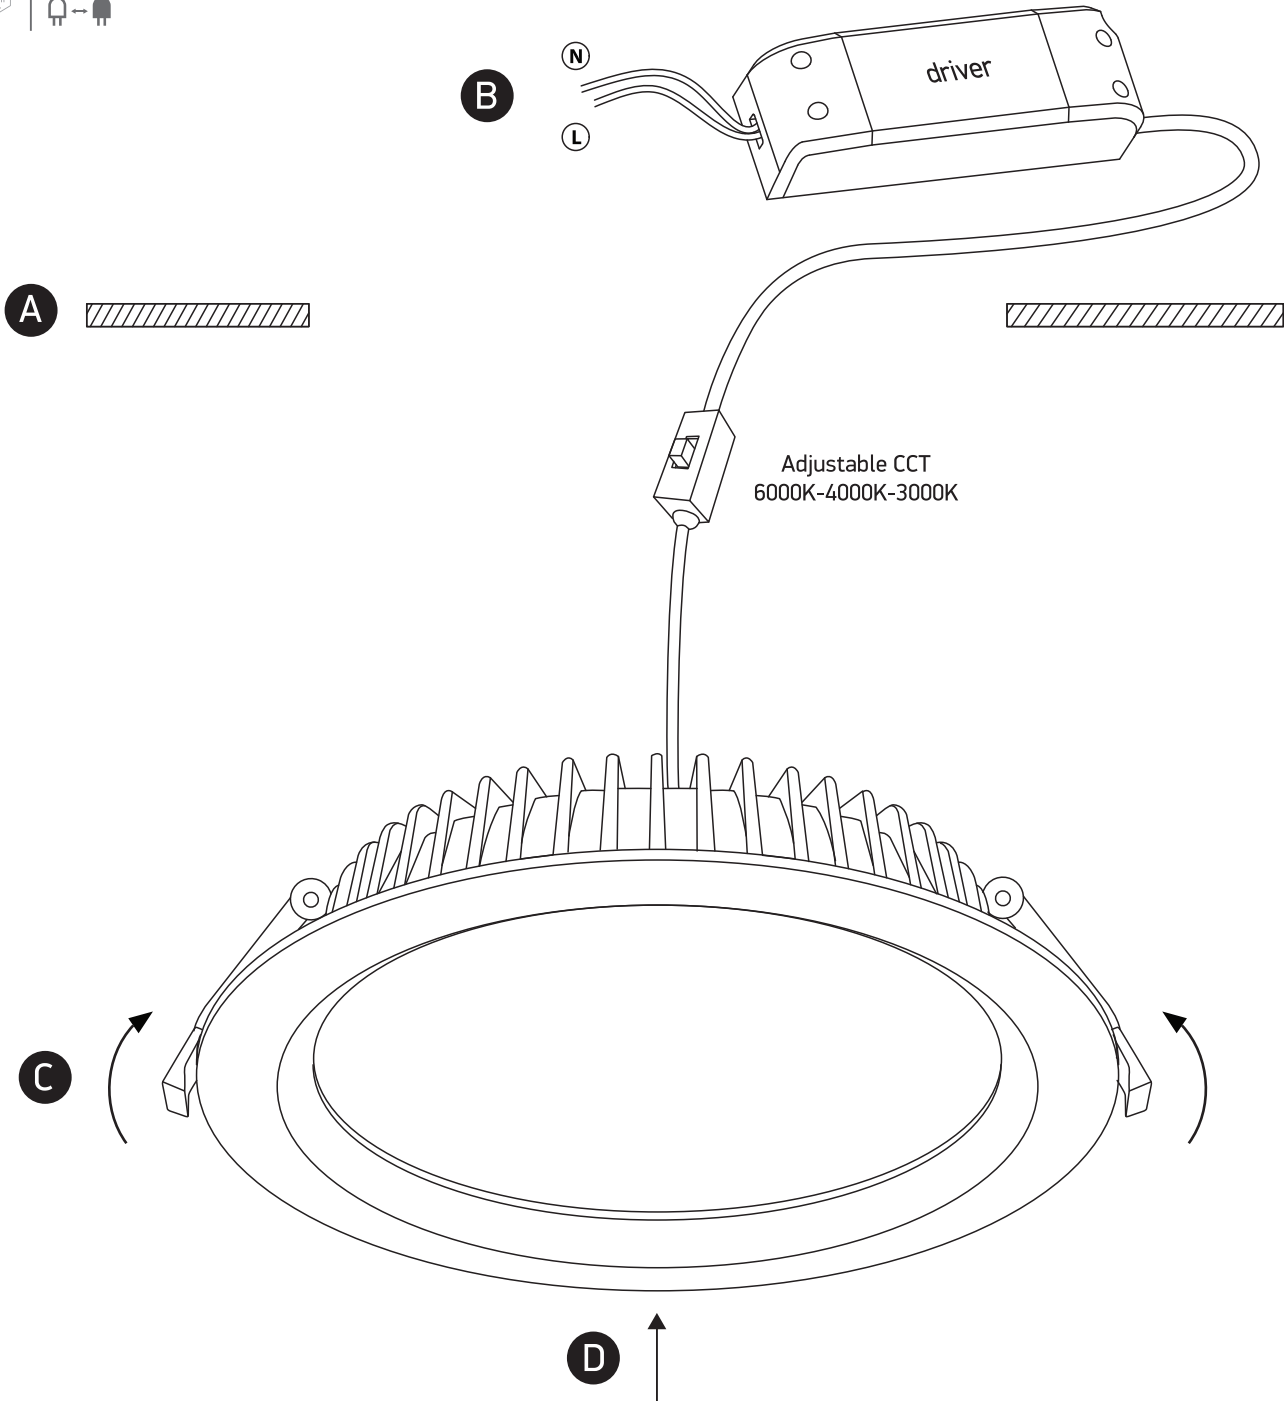

INSTALLATION MANUAL

10107UV

ecodownlight

230V | SMD 2835 | 7W | IP44 | Adjustable CCT | Die cast
Complete with 180mA driver.

80
CRI

one
LIGHT

Warnings:

1. Make sure that the product is installed properly before connecting to electricity.
2. Do not cover the fitting.
3. Maintenance and installation should only be carried out by a professional electrician.

INSTALLATION MANUAL

10120UV

LED
BUILT IN

UGR19

CE

EAC

UK
CA

RoHS
COMPLIANT

190mm

230V | SMD 2835 | 20W | IP44 | Adjustable CCT | Die cast
Complete with 500mA driver.

80
CRI

55mm

one
LIGHT

A

B

N

INSTALLATION MANUAL

10130UV

eco downlight

UGR19

230V | SMD 2835 | 30W | IP44 | Adjustable CCT | Die cast
Complete with 700mA driver.

80
CRI

one
LIGHT

Warnings: