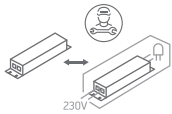

INSTALLATION MANUAL

10113UV

LED
BUILT IN

UGR19

135mm

230V | SMD 2835 | 13W | IP44 | Adjustable CCT | Die cast

Complete with 300mA driver.

80
CRI

48mm

one
LIGHT

A

B

N
L

Adjustable CCT
6000K-4000K-3000K

C

D

Warnings:

1. Make sure that the product is installed properly before connecting to electricity.
2. Do not cover the fitting.
3. Maintenance and installation should only be carried out by a professional electrician.