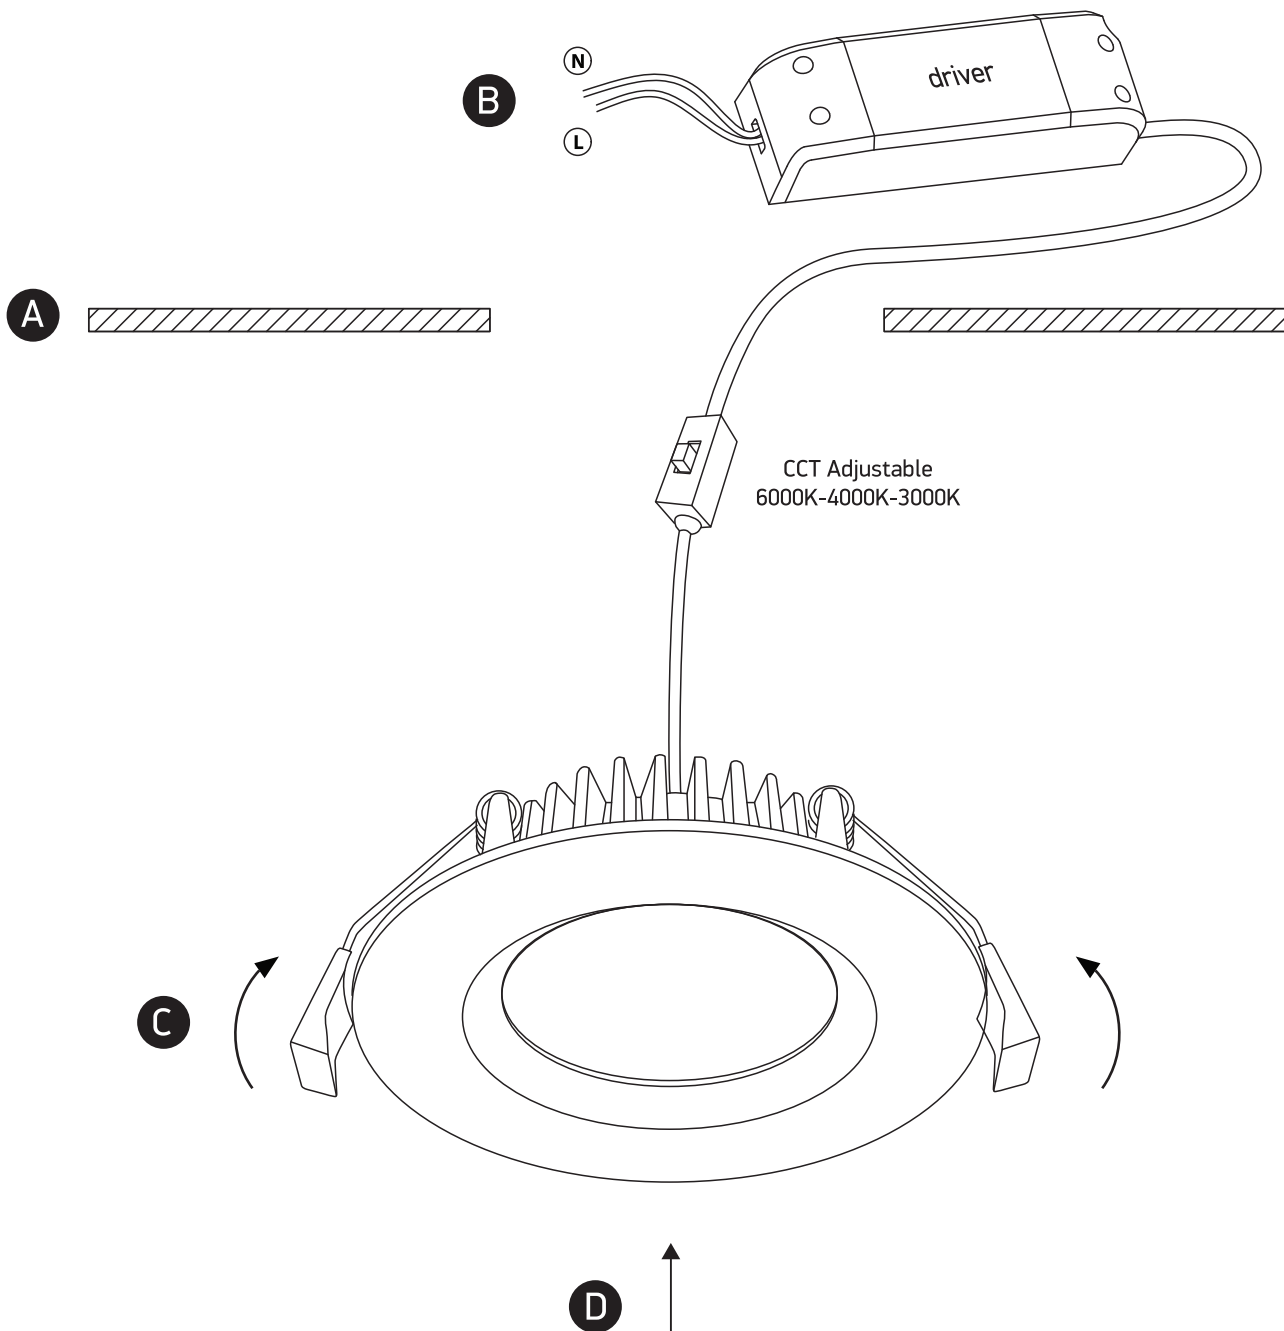

INSTALLATION MANUAL

10107UV

ecodownlight

230V | SMD 2835 | 7W | IP44 | Adjustable CCT | Die cast
Complete with 180mA driver.

80
CRI

one
LIGHT

Warnings:

1. Make sure that the product is installed properly before connecting to electricity.
2. Do not cover the fitting.
3. Maintenance and installation should only be carried out by a professional electrician.

INSTALLATION MANUAL

10113UV

LED
BUILT IN

UGR19

135mm

230V | SMD 2835 | 13W | IP44 | Adjustable CCT | Die cast

Complete with 300mA driver.

80
CRI

190mm

230V | SMD 2835 | 20W | IP44 | Adjustable CCT | Die cast
Complete with 500mA driver.

80
CRI

55mm

one
LIGHT

A

B

N

INSTALLATION MANUAL

10130UV

eco downlight

UGR19

230V | SMD 2835 | 30W | IP44 | Adjustable CCT | Die cast
Complete with 700mA driver.

80
CRI

one
LIGHT

Warnings: