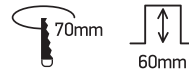

INSTALLATION MANUAL

10107UV

ecodownlight

230V | SMD 2835 | 7W | IP44 | Adjustable CCT | Die cast
Complete with 180mA driver.

80
CRI

one
LIGHT

Warnings:

1. Make sure that the product is installed properly before connecting to electricity.
2. Do not cover the fitting.
3. Maintenance and installation should only be carried out by a professional electrician.

INSTALLATION MANUAL

10113UV

LED
BUILT IN

UGR19

135mm

230V | SMD 2835 | 13W | IP44 | Adjustable CCT | Die cast

Complete with 300mA driver.

80
CRI