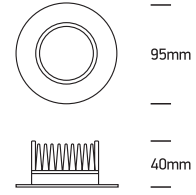

INSTALLATION MANUAL

10107UV

ecodownlight

230V | SMD 2835 | 7W | IP44 | Adjustable CCT | Die cast
Complete with 180mA driver.

80
CRI

one
LIGHT

Warnings:

1. Make sure that the product is installed properly before connecting to electricity.
2. Do not cover the fitting.
3. Maintenance and installation should only be carried out by a professional electrician.

INSTALLATION MANUAL

10113UV

LED
BUILT IN

UGR19

135mm

230V | SMD 2835 | 13W | IP44 | Adjustable CCT | Die cast

Complete with 300mA driver.

80
CRI

190mm

230V | SMD 2835 | 20W | IP44 | Adjustable CCT | Die cast
Complete with 500mA driver.

80
CRI

55mm

one
LIGHT

A

B

N