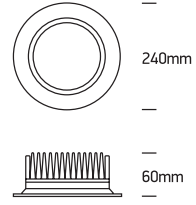

INSTALLATION MANUAL

10130UV

eco downlight

UGR19

230V | SMD 2835 | 30W | IP44 | Adjustable CCT | Die cast
Complete with 700mA driver.

80
CRI

one
LIGHT