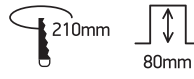

INSTALLATION MANUAL

10130UV

eco downlight

UGR19

230V | SMD 2835 | 30W | IP44 | Adjustable CCT | Die cast
Complete with 700mA driver.

80
CRI

one
LIGHT

Warnings: