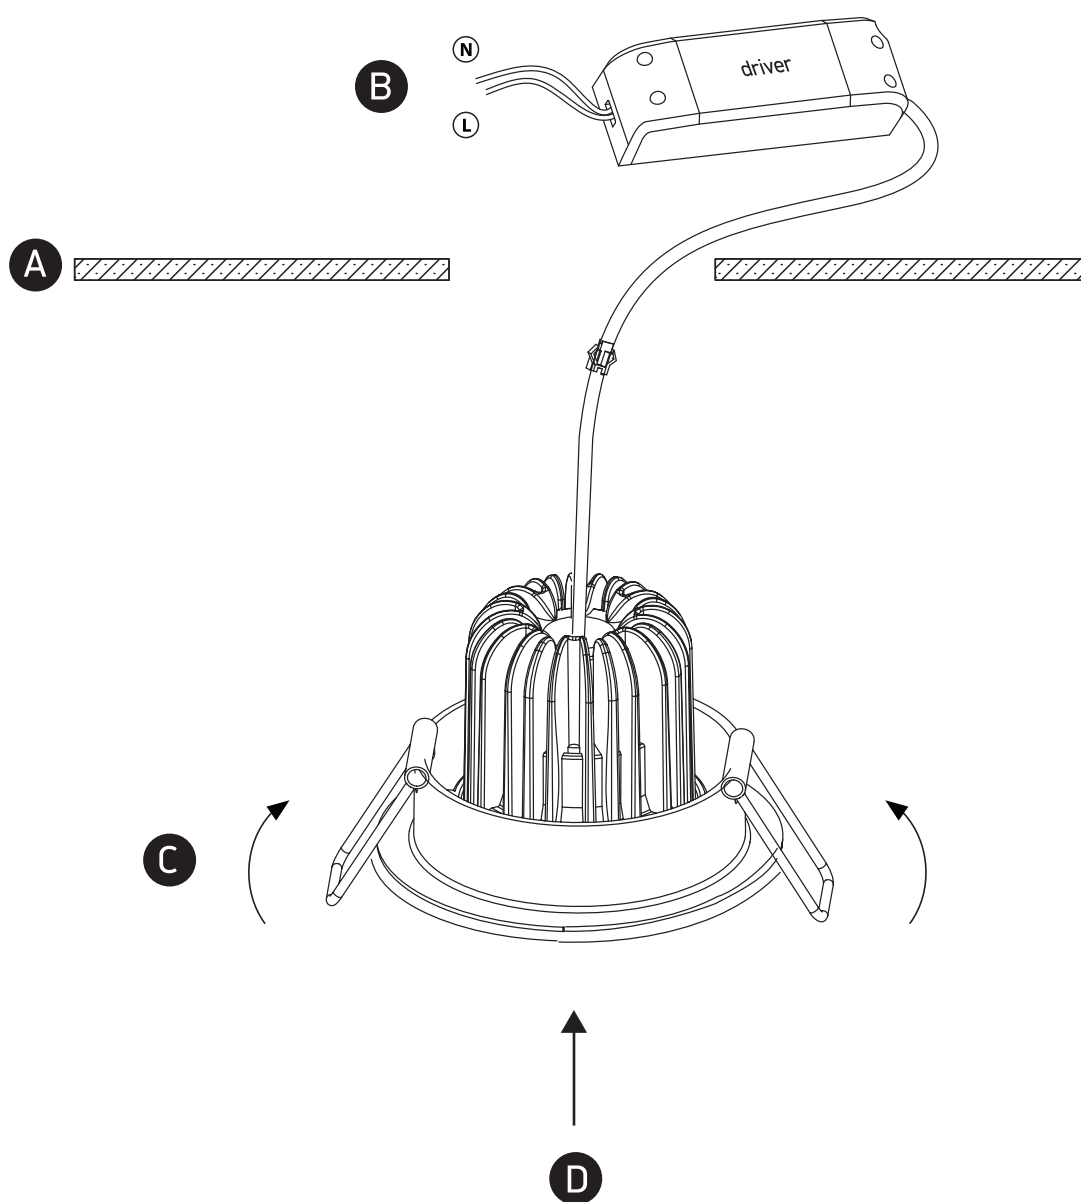

INSTALLATION MANUAL

10108R

ecolight

80
CRI

81mm

230V | COB LED | 8W | IP20 | Die cast
Complete with 350mA driver.

50mm

one
LIGHT