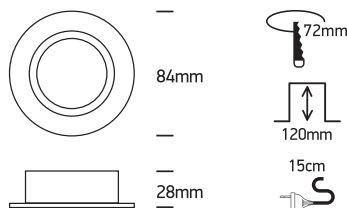

INSTALLATION MANUAL

11105A1

100-240V | MR16 | GU10 | 10W | IP20 | Aluminium | Adjustable

Warnings:

1. Make sure that the product is installed properly before connecting to electricity.
2. Do not cover the fitting.
3. Maintenance and installation should only be carried out by a professional electrician.