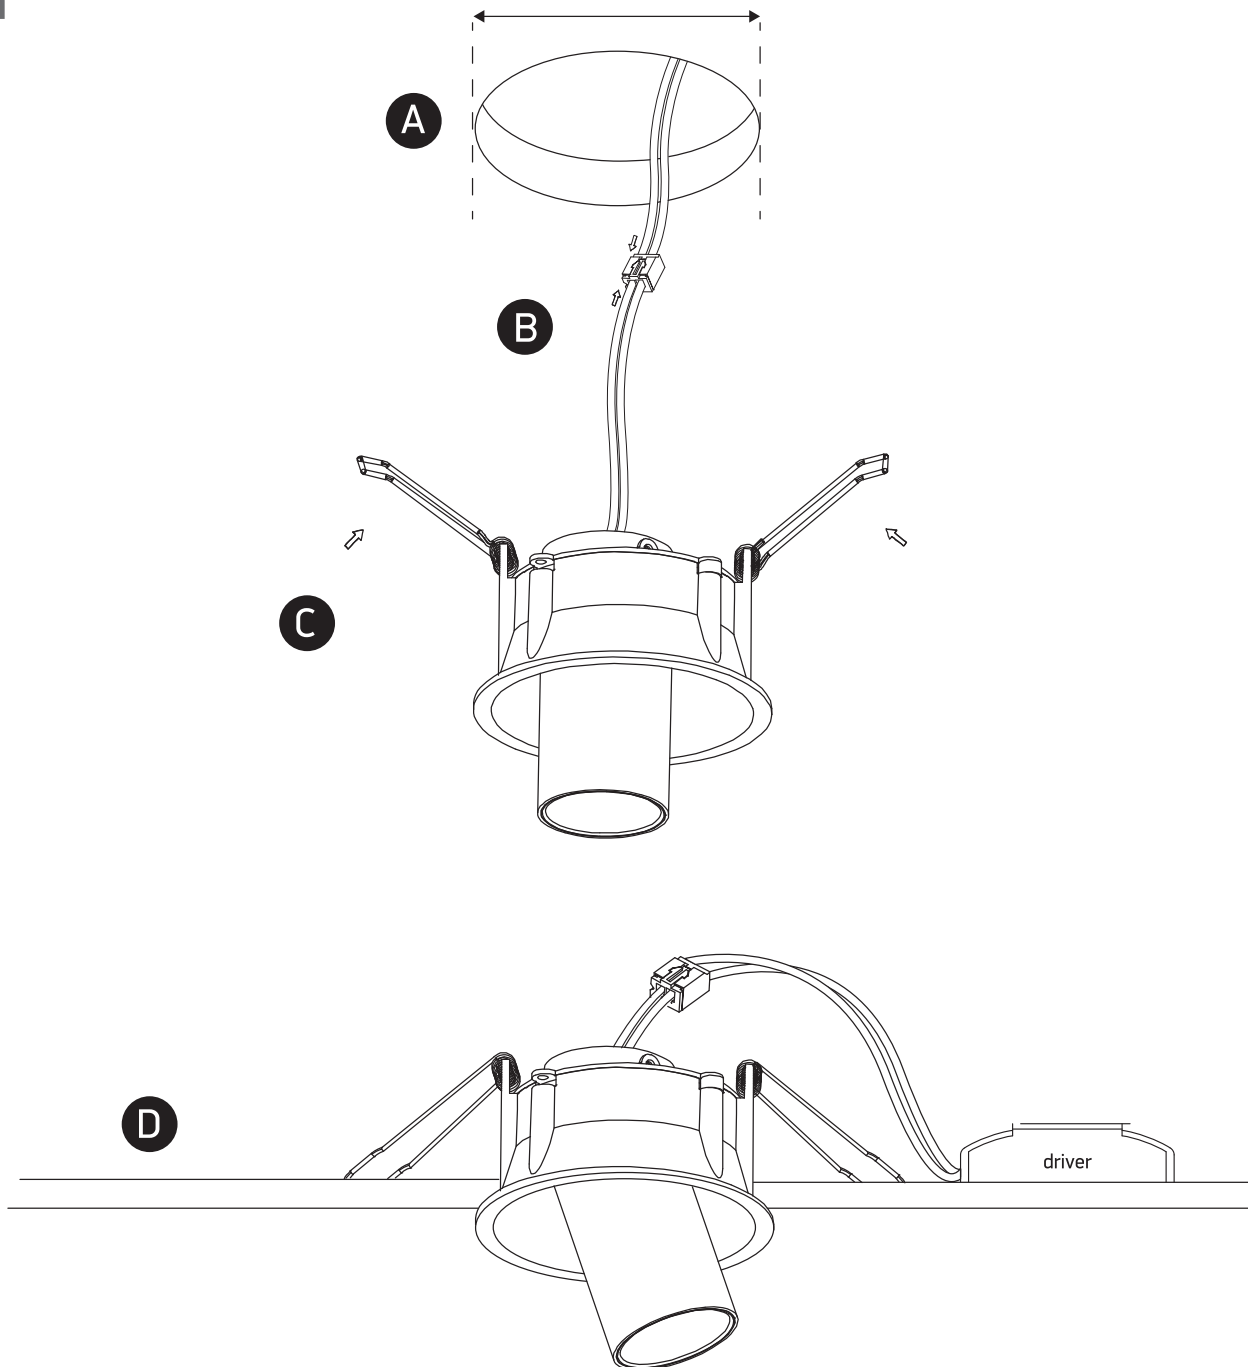

# INSTALLATION MANUAL

11107C

**ecolight**

90  
CRI

CE

EAC

UK  
CA

RoHS

700mA | COB LED | 6,5W | IP20 | Die cast | Adjustable  
Requires 700mA driver.

**one**  
LIGHT

CUTOUT HOLE: 83mm

# INSTALLATION MANUAL

11207C

**ecolight**

700mA | COB LED | 2x6,5W | IP20 | Die cast | Adjustable  
Requires 700mA drivers.

90  
CRI