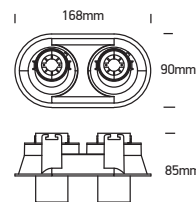

INSTALLATION MANUAL

11207C

ecolight