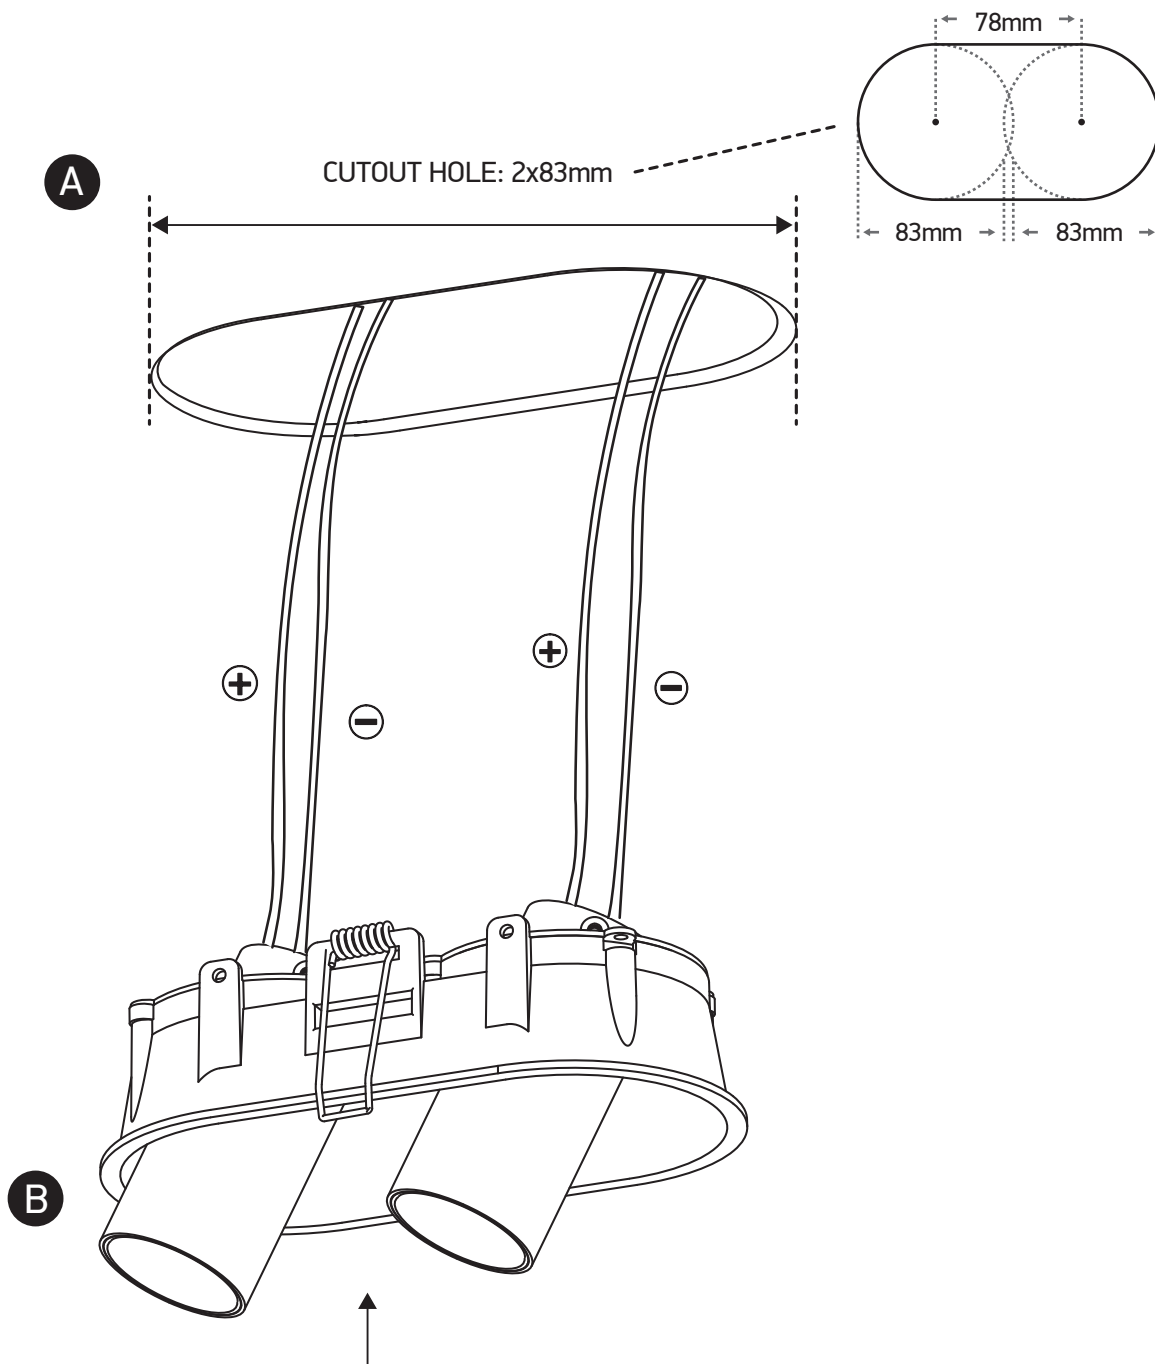

700mA | COB LED | 6,5W | IP20 | Die cast | Adjustable  
Requires 700mA driver.

**one**  
LIGHT

CUTOUT HOLE: 83mm

# INSTALLATION MANUAL

11207C

**ecolight**

700mA | COB LED | 2x6,5W | IP20 | Die cast | Adjustable  
Requires 700mA drivers.

90  
CRI