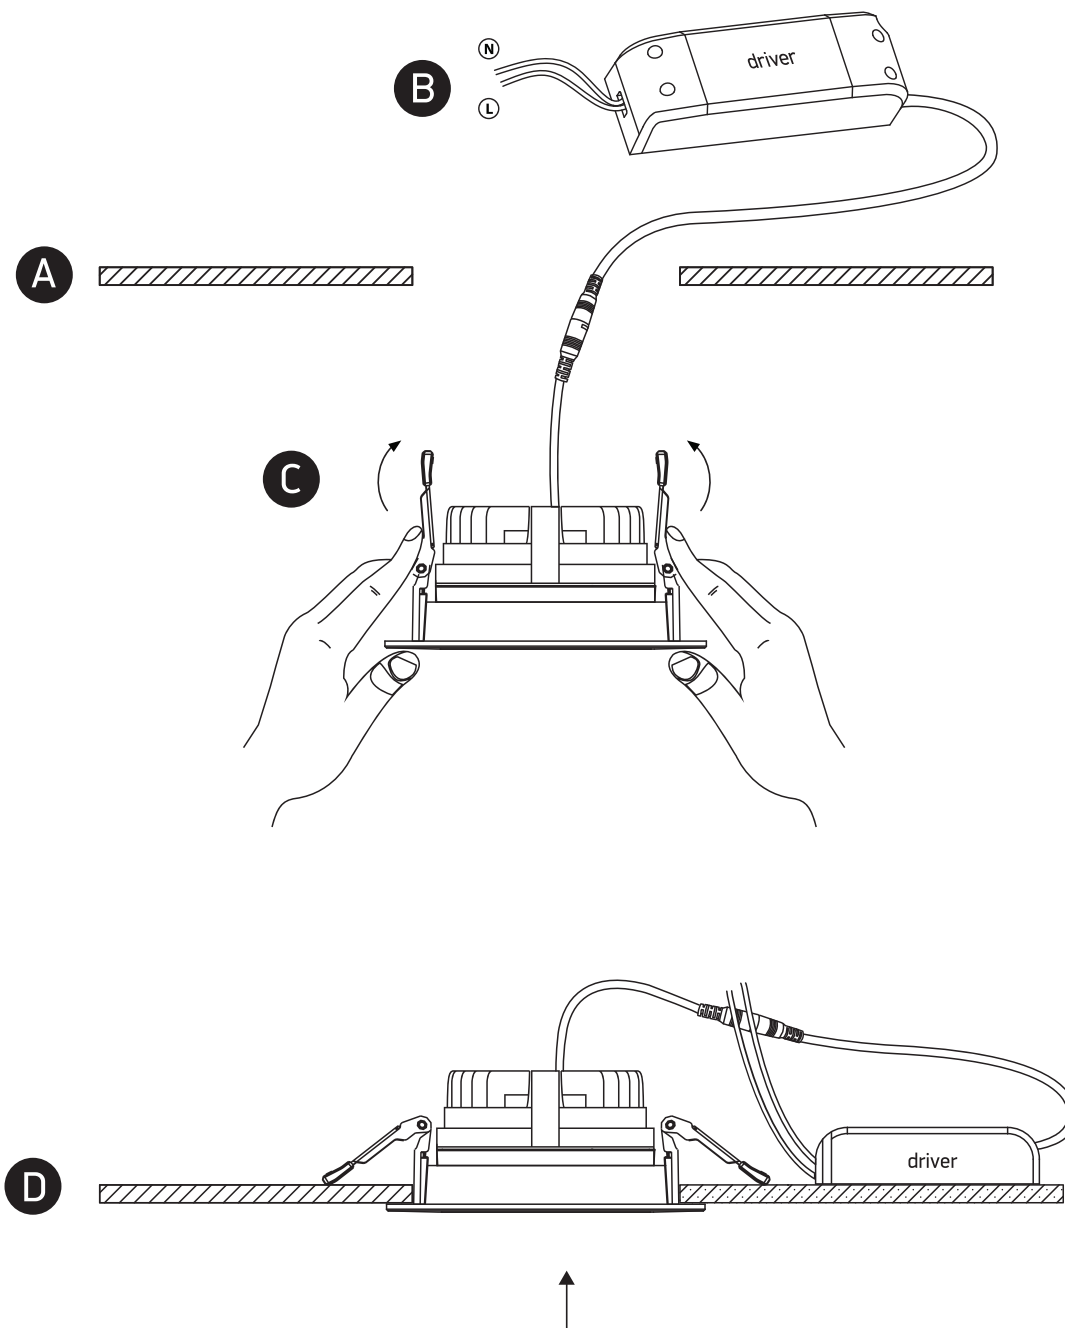

INSTALLATION MANUAL

11110E

ecolight

DARK LIGHT
ADJUSTABLE

95mm

230V | COB LED | 10W | IP20 | Die cast

Complete with 250mA driver.

80 CRI

one
LIGHT

Warnings:

1. Make sure that the product is installed properly before connecting to electricity.
2. Do not cover the fitting.
3. Maintenance and installation should only be carried out by a professional electrician.