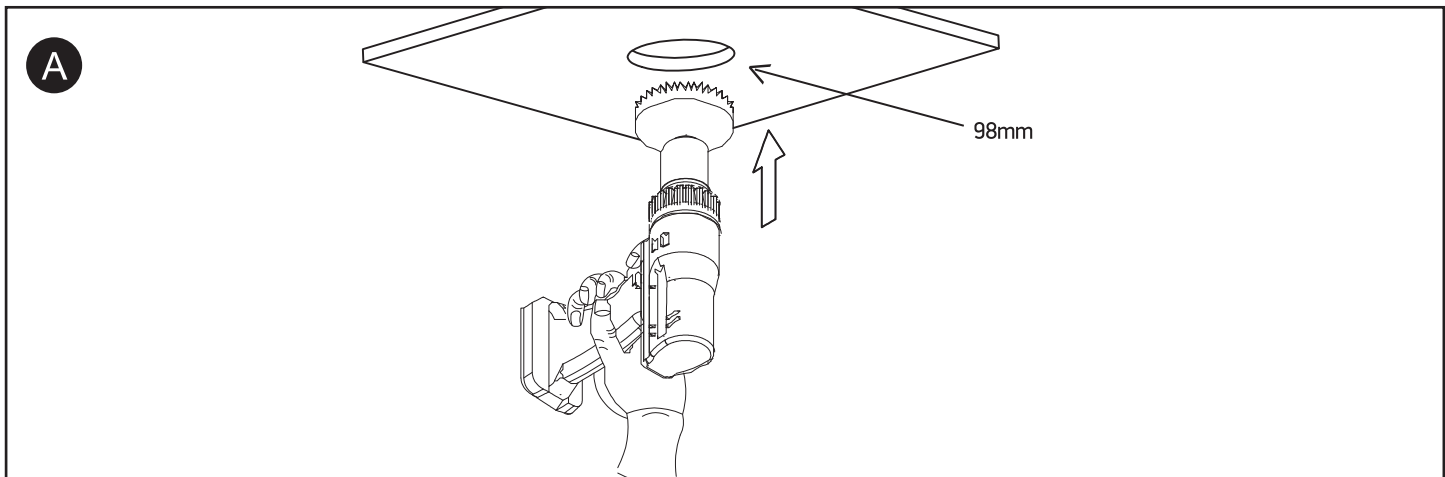

# INSTALLATION MANUAL

11115G

230V | COB LED | 15W | IP20 | Adjustable beam | Aluminium  
Complete with 350mA driver.