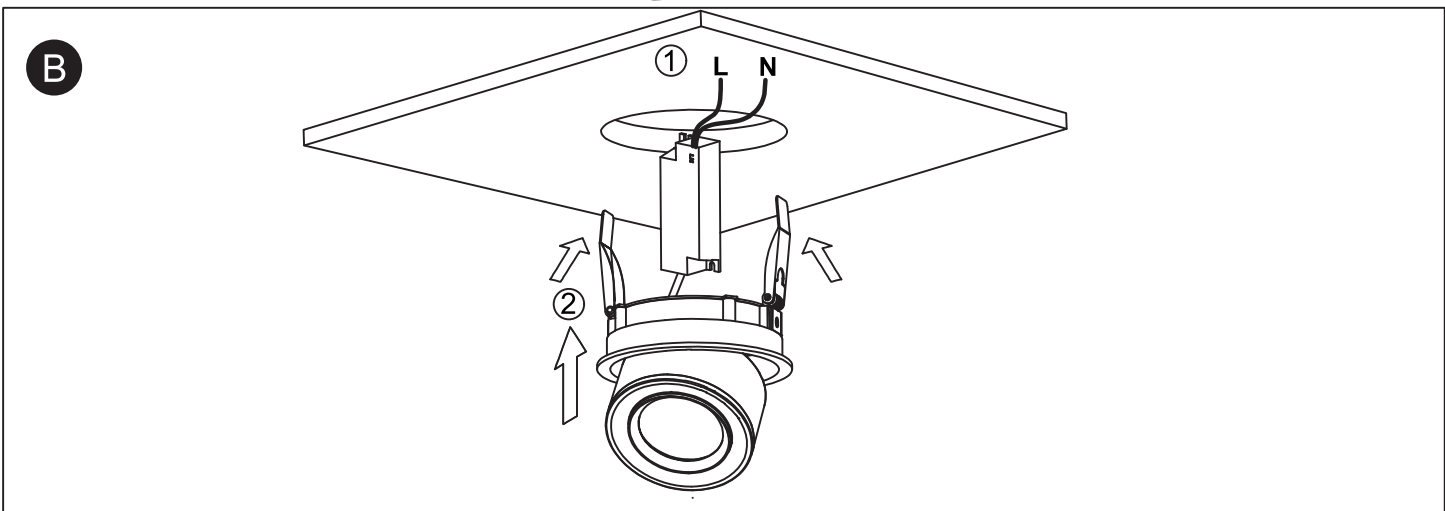

# INSTALLATION MANUAL

11115G

230V | COB LED | 15W | IP20 | Adjustable beam | Aluminium  
Complete with 350mA driver.