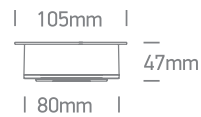

# INSTALLATION MANUAL

11115G

230V | COB LED | 15W | IP20 | Adjustable beam | Aluminium  
Complete with 350mA driver.