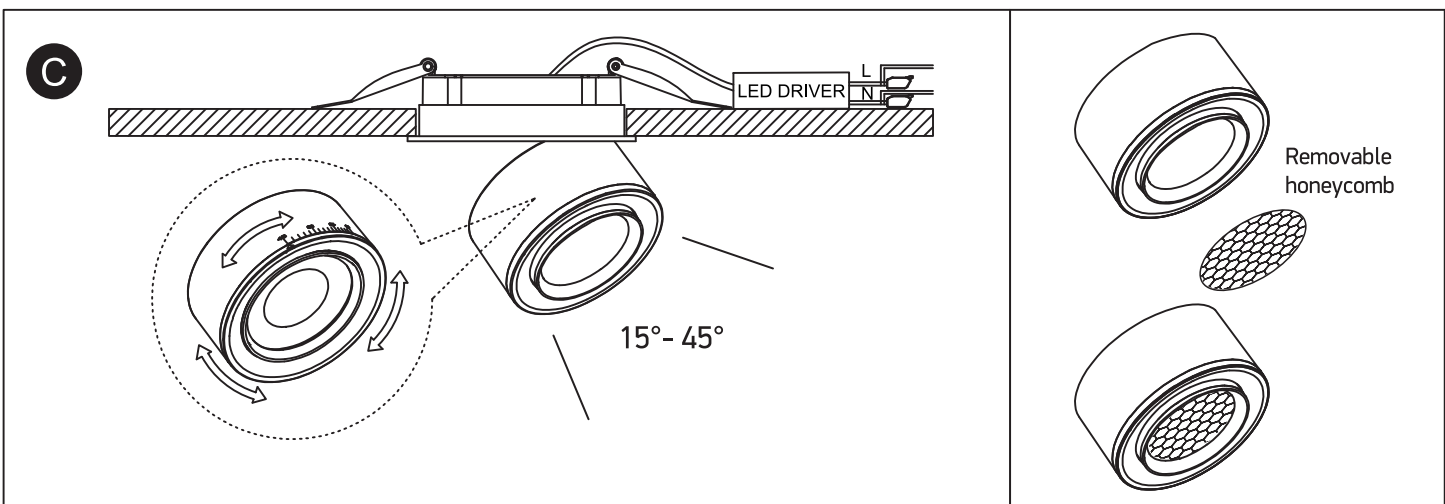

# INSTALLATION MANUAL

11115G

230V | COB LED | 15W | IP20 | Adjustable beam | Aluminium  
Complete with 350mA driver.