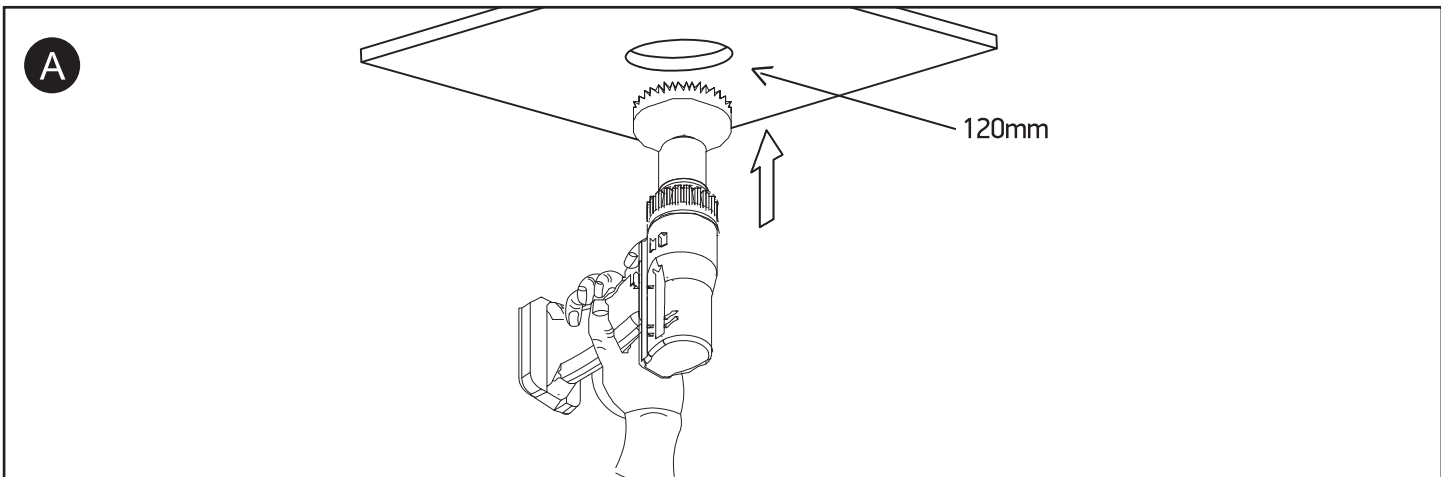

## 11128G

90  
CRI

230V | COB LED | 25W | IP20 | Adjustable beam | Aluminium  
Complete with 600mA driver.