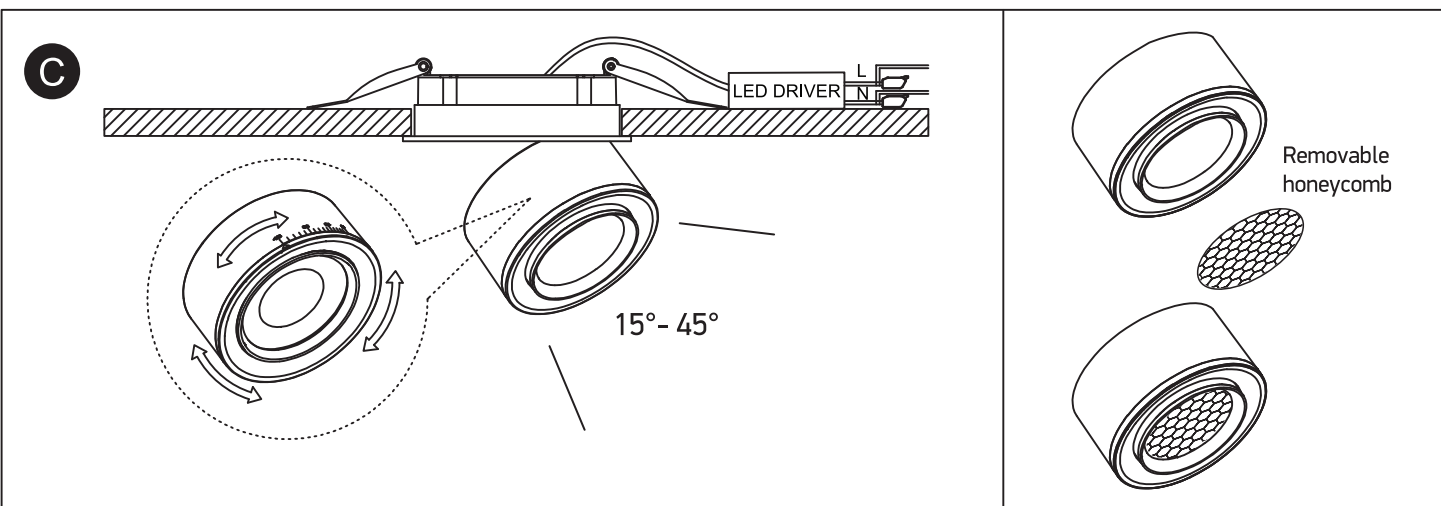

## 11128G

90  
CRI

230V | COB LED | 25W | IP20 | Adjustable beam | Aluminium  
Complete with 600mA driver.