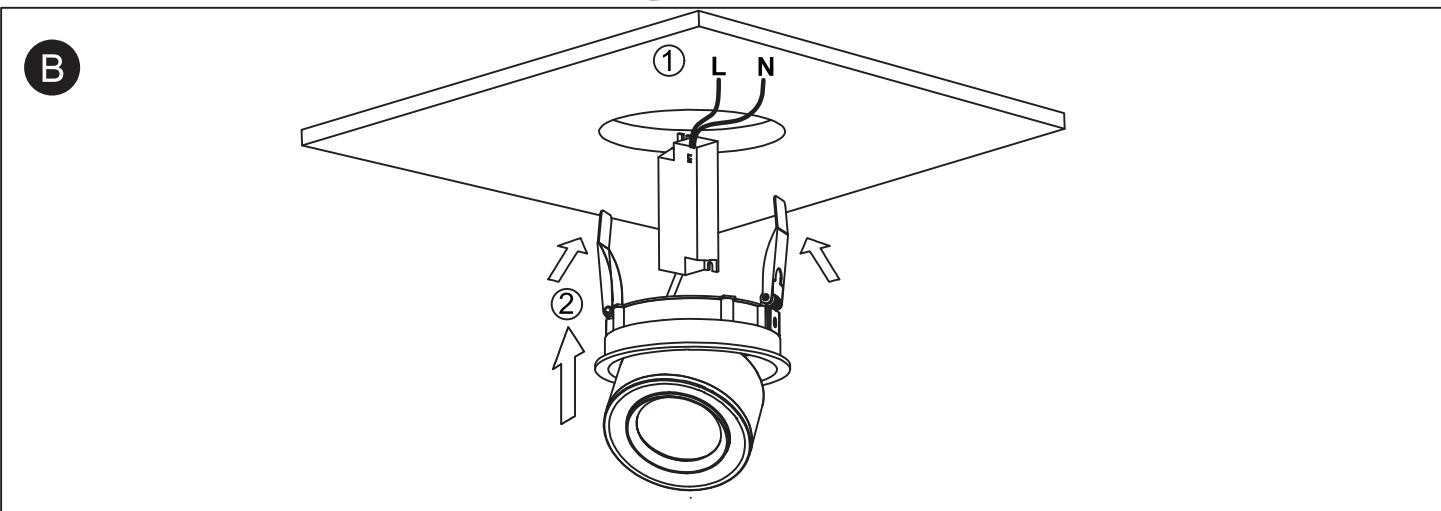

## 11128G

90  
CRI

230V | COB LED | 25W | IP20 | Adjustable beam | Aluminium  
Complete with 600mA driver.