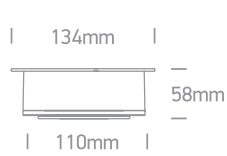

INSTALLATION MANUAL

11128G

90
CRI

230V | COB LED | 25W | IP20 | Adjustable beam | Aluminium
Complete with 600mA driver.

Warnings:

1. Make sure that the product is installed properly before connecting to electricity.
2. Do not cover the fitting.
3. Maintenance and installation should only be carried out by a professional electrician.