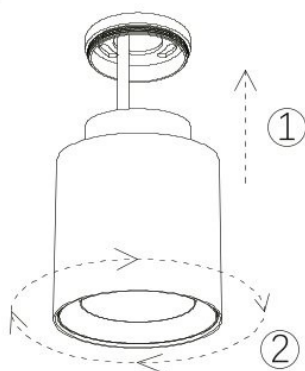

INSTALLATION MANUAL

12112A/12120A/12128A

LED
BUILT IN

DARK
LIGHT

CE EAC UK

230V | COB LED | IP20 | Aluminium

90
CRI

one
LIGHT

A

CUT OUT : $\phi 25\text{mm}$

B

C

LOCK

D

Warnings:

1. Make sure that the product is installed properly before connecting to electricity.
2. Do not cover the fitting.
3. Maintenance and installation should only be carried out by a professional electrician.