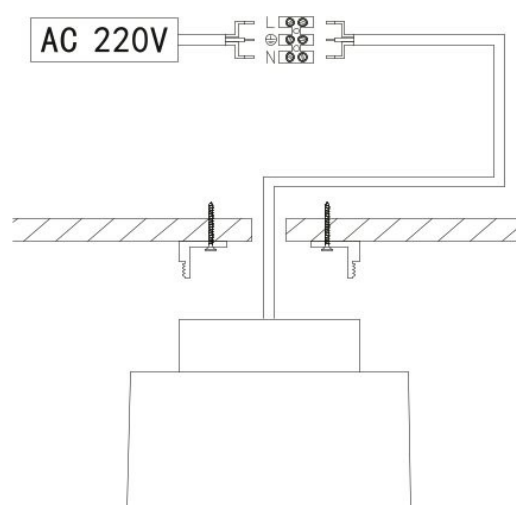

INSTALLATION MANUAL

12112A/12120A/12128A

LED
BUILT IN

DARK
LIGHT

CE EAC UK

230V | COB LED | IP20 | Aluminium

90
CRI

one
LIGHT

A

CUT OUT : $\phi 25\text{mm}$

B

C

LOCK

D

Warnings:

1. Make sure that the product is installed properly before connecting to electricity.
2. Do not cover the fitting.
3. Maintenance and installation should only be carried out by a professional electrician.