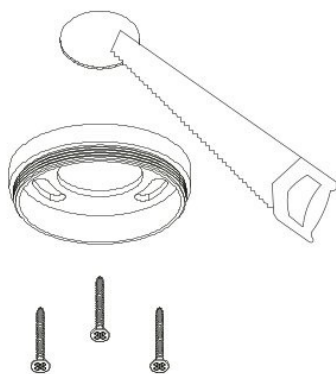

INSTALLATION MANUAL

12112A/12120A/12128A

LED
BUILT IN

DARK
LIGHT

CE EAC UK

230V | COB LED | IP20 | Aluminium

90
CRI

one
LIGHT

A

CUT OUT : $\phi 25\text{mm}$

B

C

LOCK

D

Warnings:

1. Make sure that the product is installed properly before connecting to electricity.
2. Do not cover the fitting.
3. Maintenance and installation should only be carried out by a professional electrician.