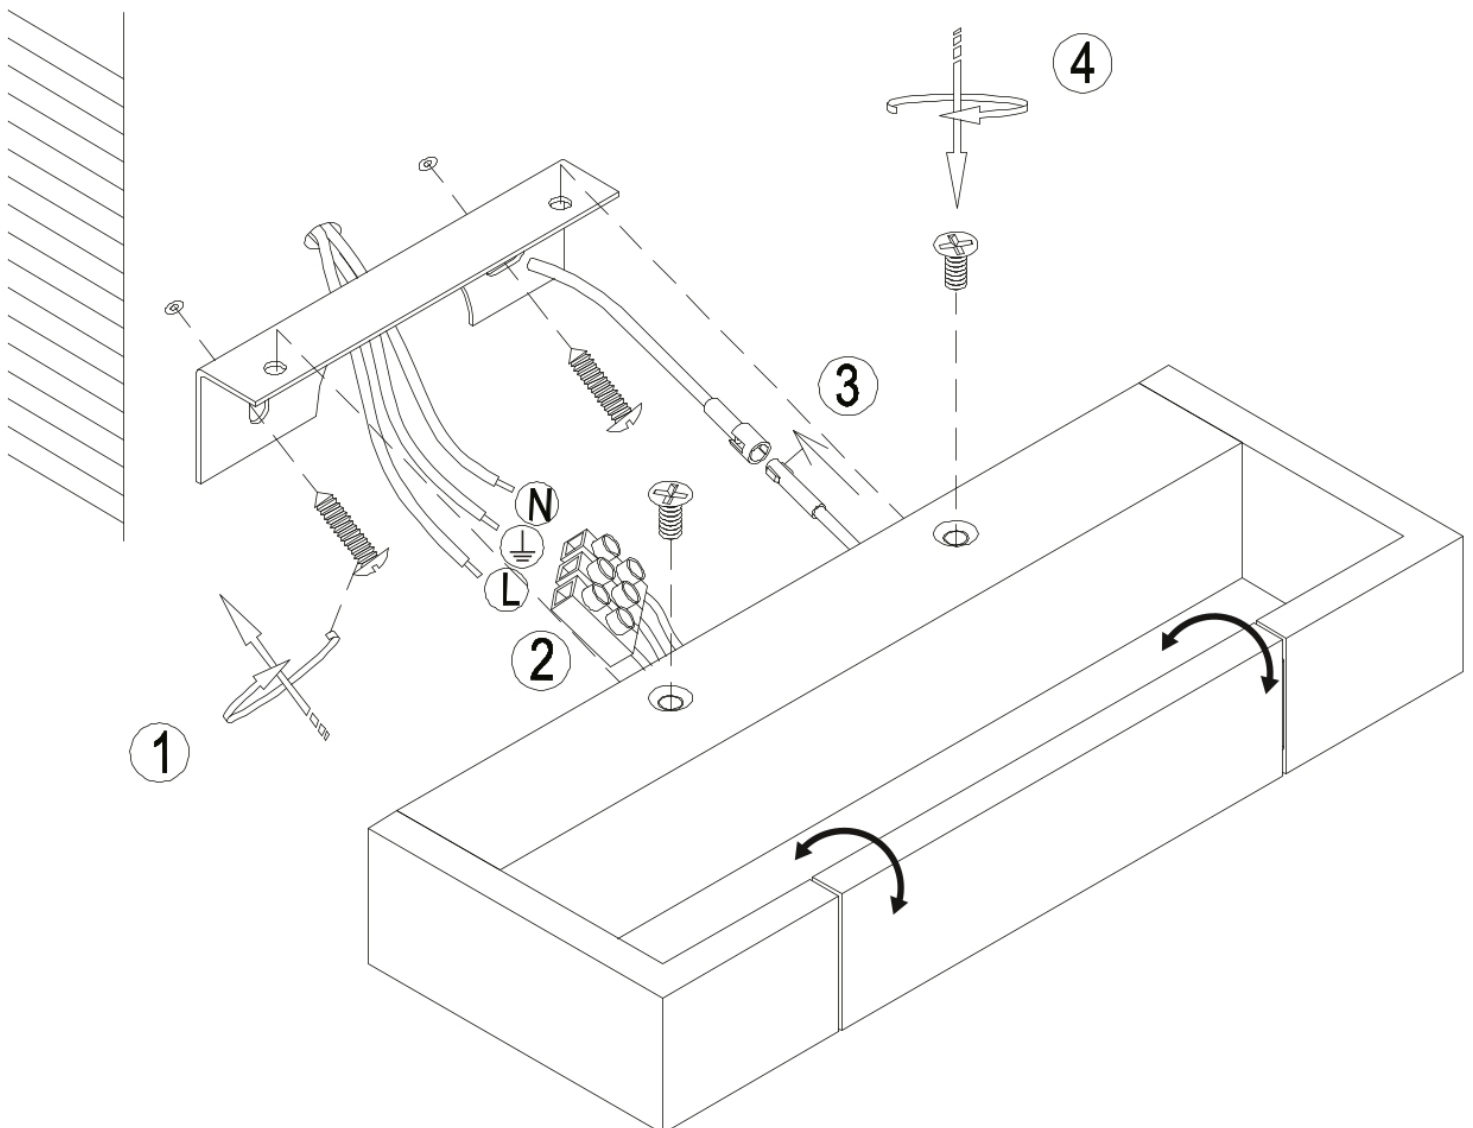

INSTALLATION MANUAL

38112C/38118C

230V | SMD 2835 | IP44 | Aluminium + acrylic

Complete with driver 600mA.

Warnings:

1. Make sure that the product is installed properly before connecting to electricity.
2. Do not cover the fitting.
3. Maintenance and installation should only be carried out by a professional electrician.