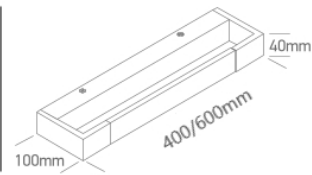

INSTALLATION MANUAL

38112C/38118C

230V | SMD 2835 | IP44 | Aluminium + acrylic

Complete with driver 600mA.

Warnings:

1. Make sure that the product is installed properly before connecting to electricity.
2. Do not cover the fitting.
3. Maintenance and installation should only be carried out by a professional electrician.