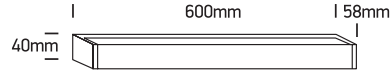

INSTALLATION MANUAL

38114M

ecolight

80
CRI

230V | SMD 2835 | 15W | IP44 | Aluminium + PC
Complete with 130mA driver.

one
LIGHT

Warnings:

1. Make sure that the product is installed properly before connecting to electricity.
2. Do not cover the fitting.
3. Maintenance and installation should only be carried out by a professional electrician.