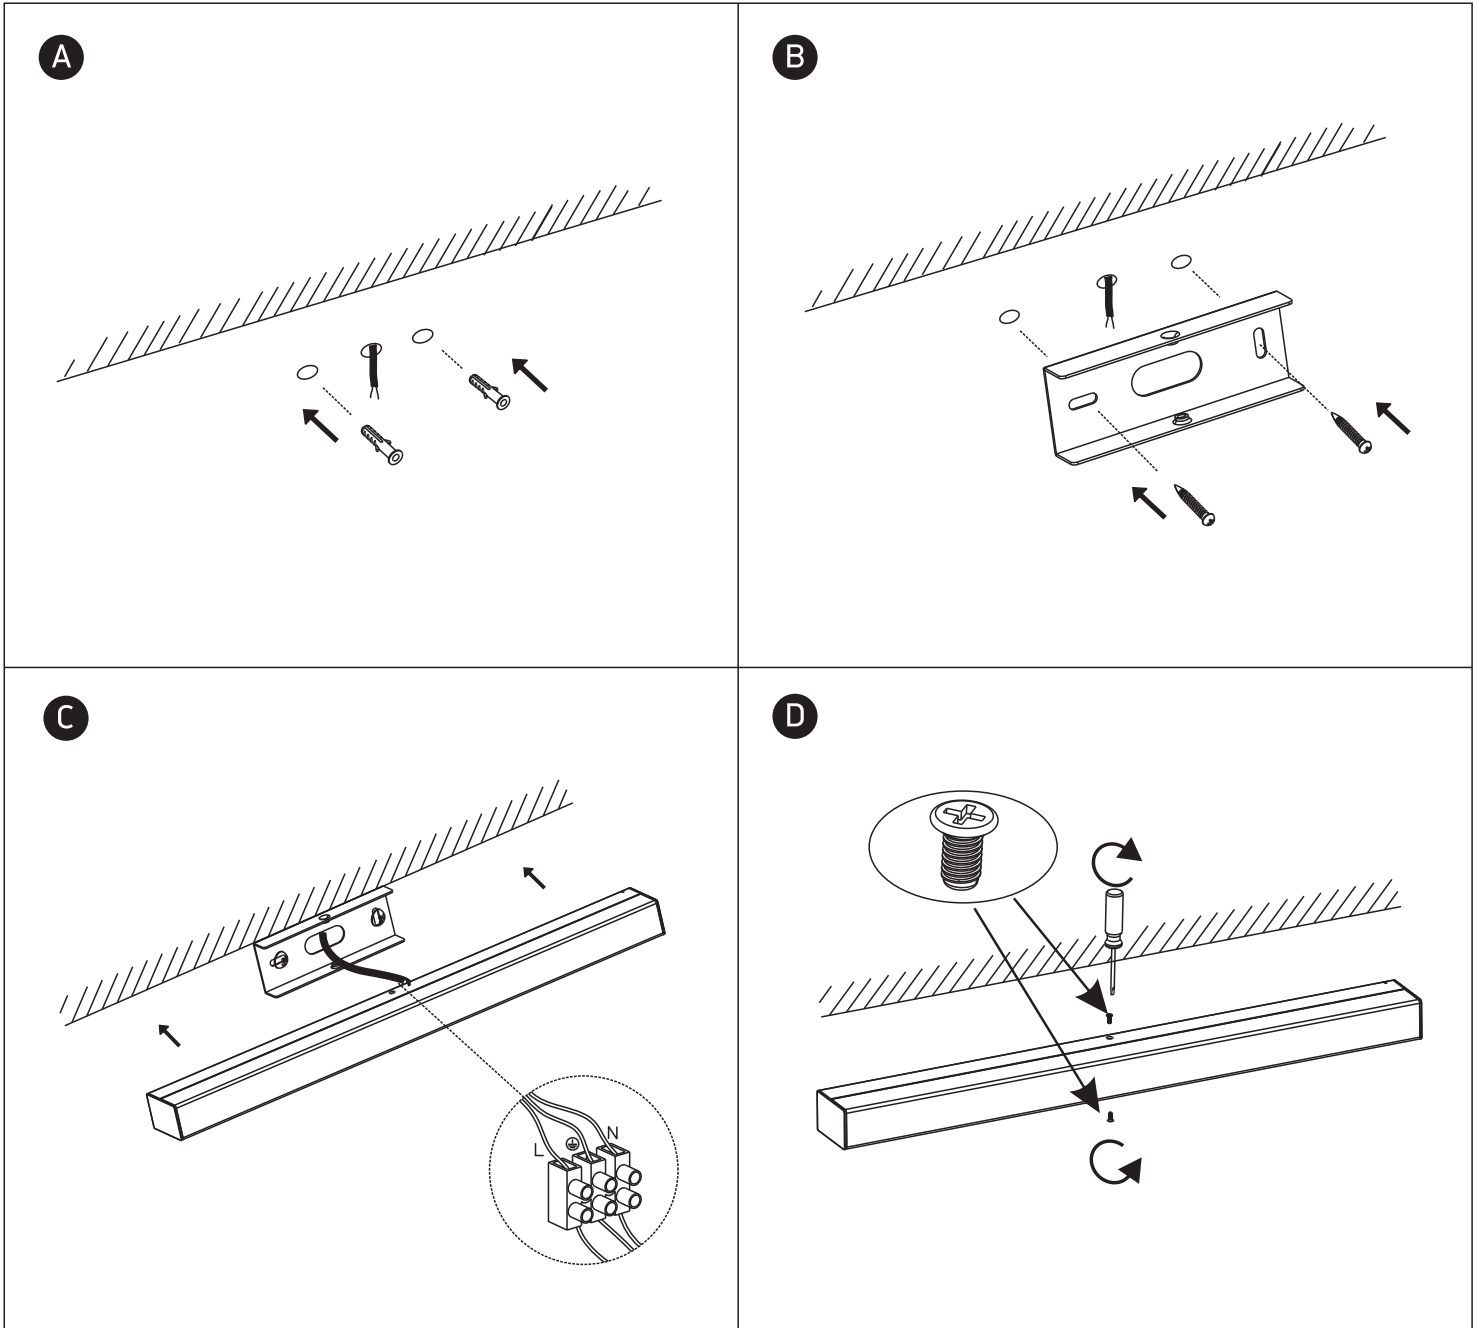

INSTALLATION MANUAL

38114M

ecolight

80
CRI

230V | SMD 2835 | 15W | IP44 | Aluminium + PC
Complete with 130mA driver.

one
LIGHT

Warnings:

1. Make sure that the product is installed properly before connecting to electricity.
2. Do not cover the fitting.
3. Maintenance and installation should only be carried out by a professional electrician.