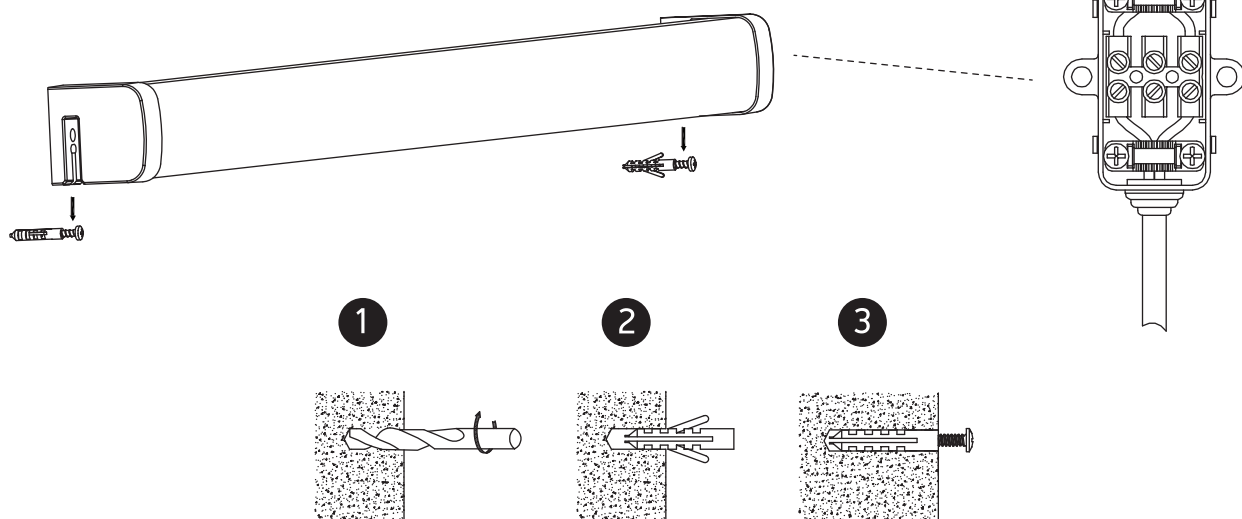

INSTALLATION MANUAL

38115D

LED
BUILT IN

80
CRI

CE EAC UK CA

230V | SMD 2835 | 15W | Clip on mirror | IP44 | Plastic
It can be installed on wall, mirrors & cabinets.
Complete with 150mA driver.

A Mirror Clip

B Mirror Cabinet

C Wall Mounted

Warnings:

1. Make sure that the product is installed properly before connecting to electricity.
2. Do not cover the fitting.
3. Maintenance and installation should only be carried out by a professional electrician.