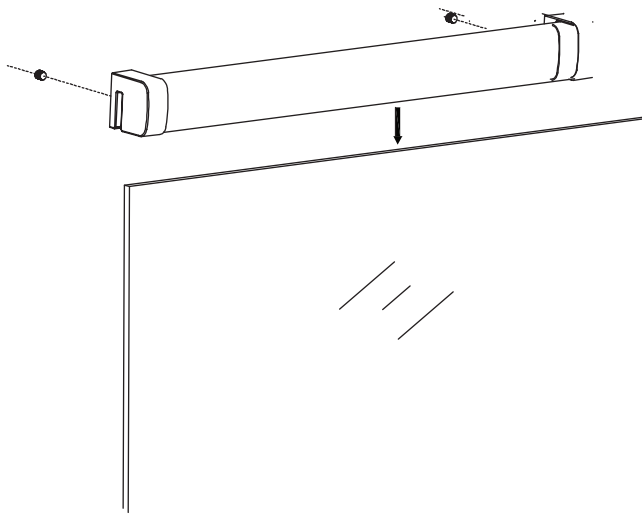

INSTALLATION MANUAL

38115D

LED
BUILT IN

80
CRI

CE EAC UK CA

230V | SMD 2835 | 15W | Clip on mirror | IP44 | Plastic
It can be installed on wall, mirrors & cabinets.
Complete with 150mA driver.

A Mirror Clip