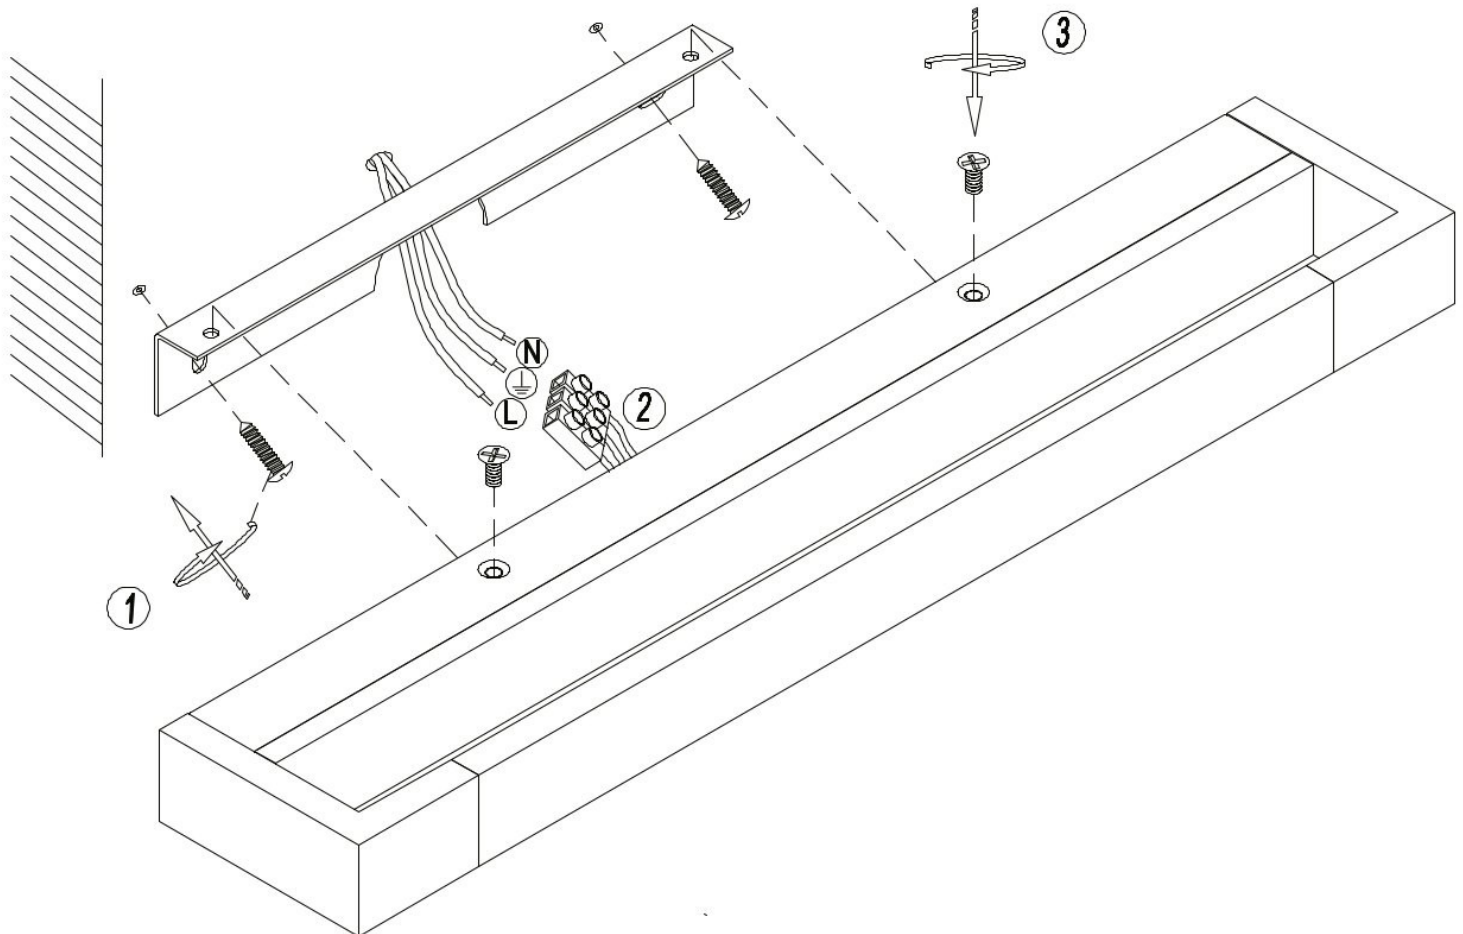

## 38114R/38120R

LED  
BUILT IN

80  
CRI

one  
LIGHT

230V | SMD 2835 | IP44 | Aluminium + acrylic

L70B50  
36000 Hrs

Complete with driver 600mA.