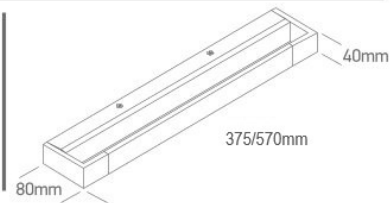

## 38114R/38120R

LED  
BUILT IN

80  
CRI

one  
LIGHT

230V | SMD 2835 | IP44 | Aluminium + acrylic

L70B50  
36000 Hrs

Complete with driver 600mA.