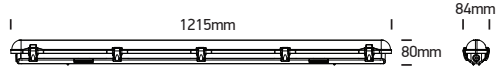

INSTALLATION MANUAL

38136ME

ecolight

IK⁰⁸

80
CRI

30W | SMD 2835 | 230V | Emergency 3Hrs Maintained | PC + opal PC diffuser
Complete with 500mA driver / Stainless steel clips.

one
LIGHT

Warnings: