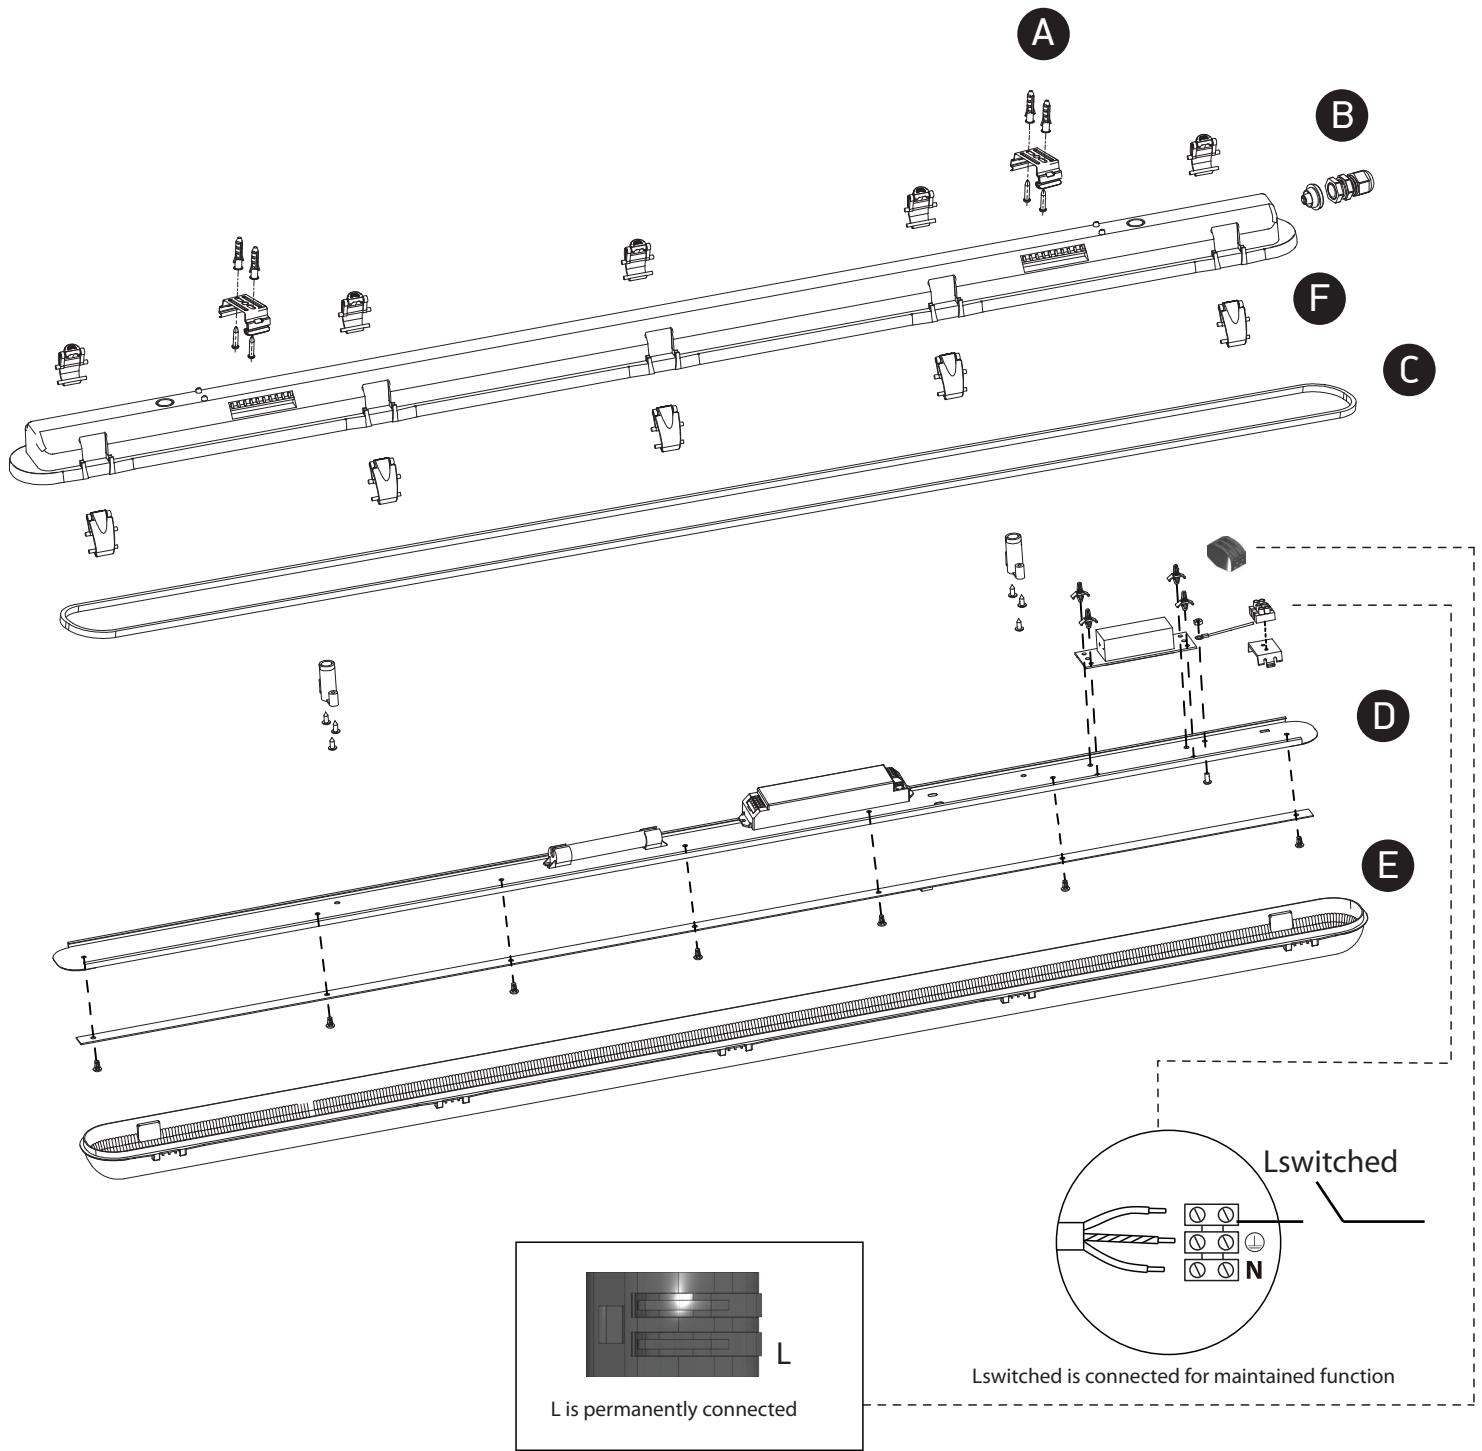

INSTALLATION MANUAL

38136ME

ecolight

IK⁰⁸

80
CRI

30W | SMD 2835 | 230V | Emergency 3Hrs Maintained | PC + opal PC diffuser
Complete with 500mA driver / Stainless steel clips.

one
LIGHT

Warnings: