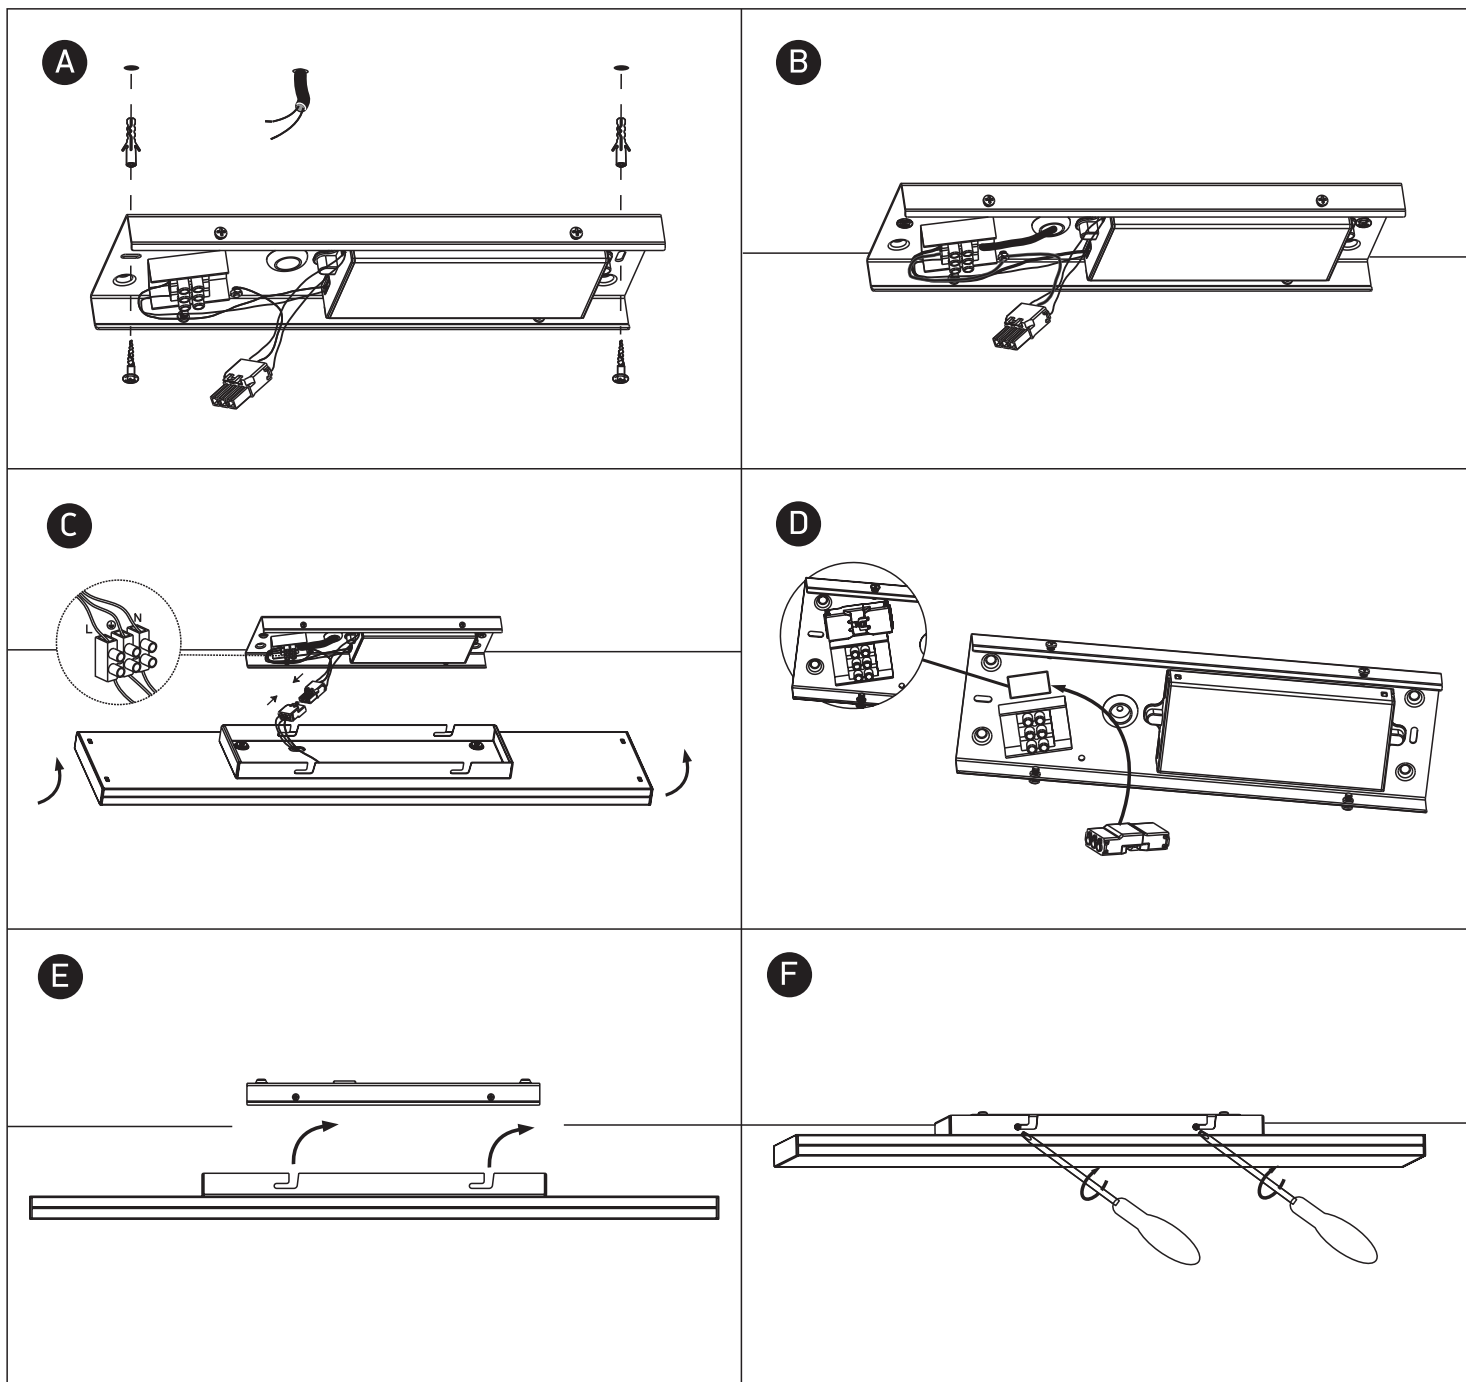

# INSTALLATION MANUAL

38148N

ecopanel

80  
CRI

230V | SMD 2835 | 48W | IP20 | Aluminium + PC  
Complete with 360mA driver.

## Warnings:

1. Make sure that the product is installed properly before connecting to electricity.
2. Do not cover the fitting.
3. Maintenance and installation should only be carried out by a professional electrician.