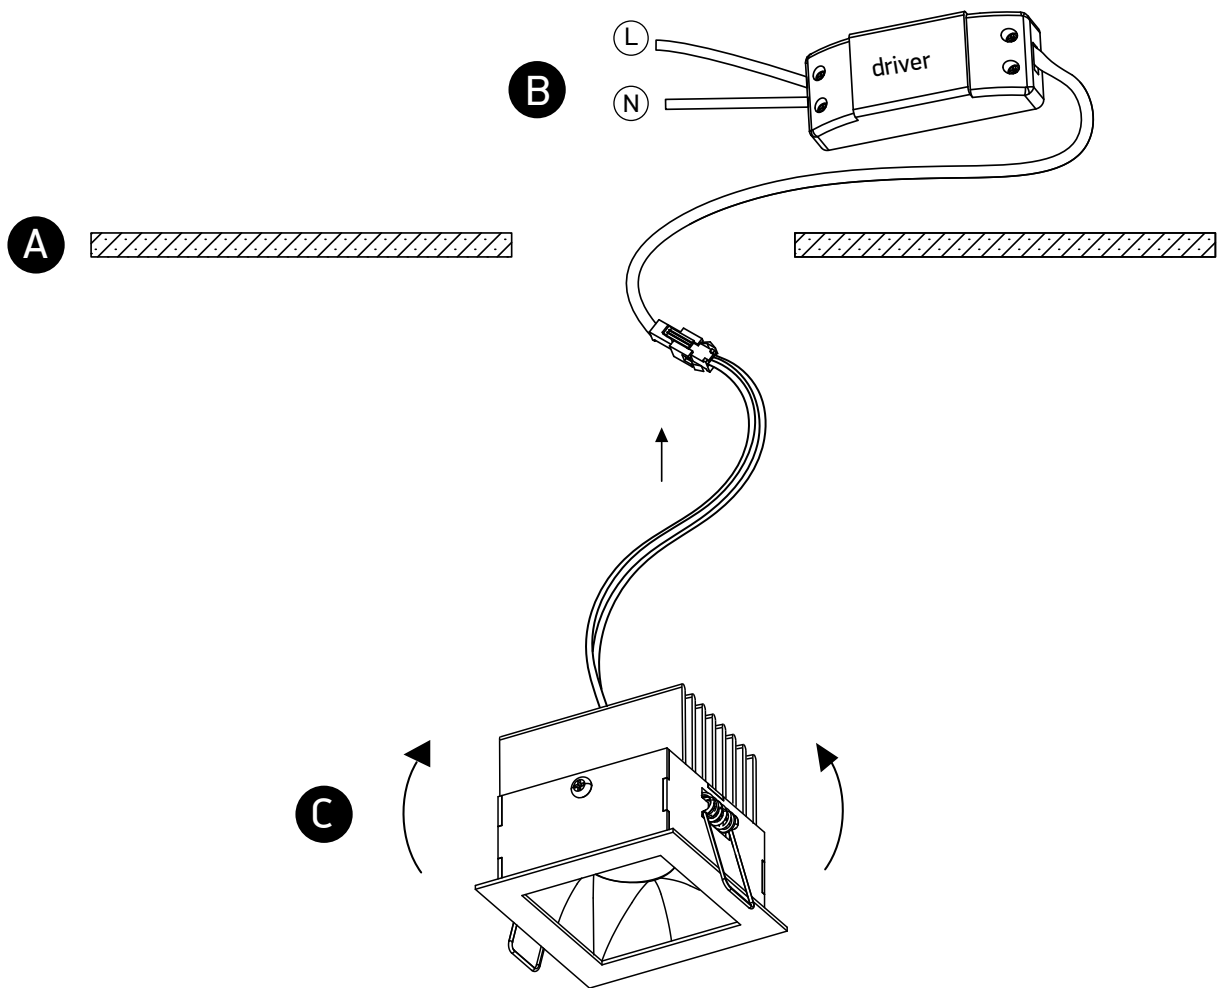

INSTALLATION MANUAL

50107B

ecolight

350mA | COB LED | 6,5W | IP20 | Aluminium + steel
Requires 350mA driver.

90
CRI

Warnings:

1. Make sure that the product is installed properly before connecting to electricity.
2. Do not cover the fitting.
3. Maintenance and installation should only be carried out by a professional electrician.