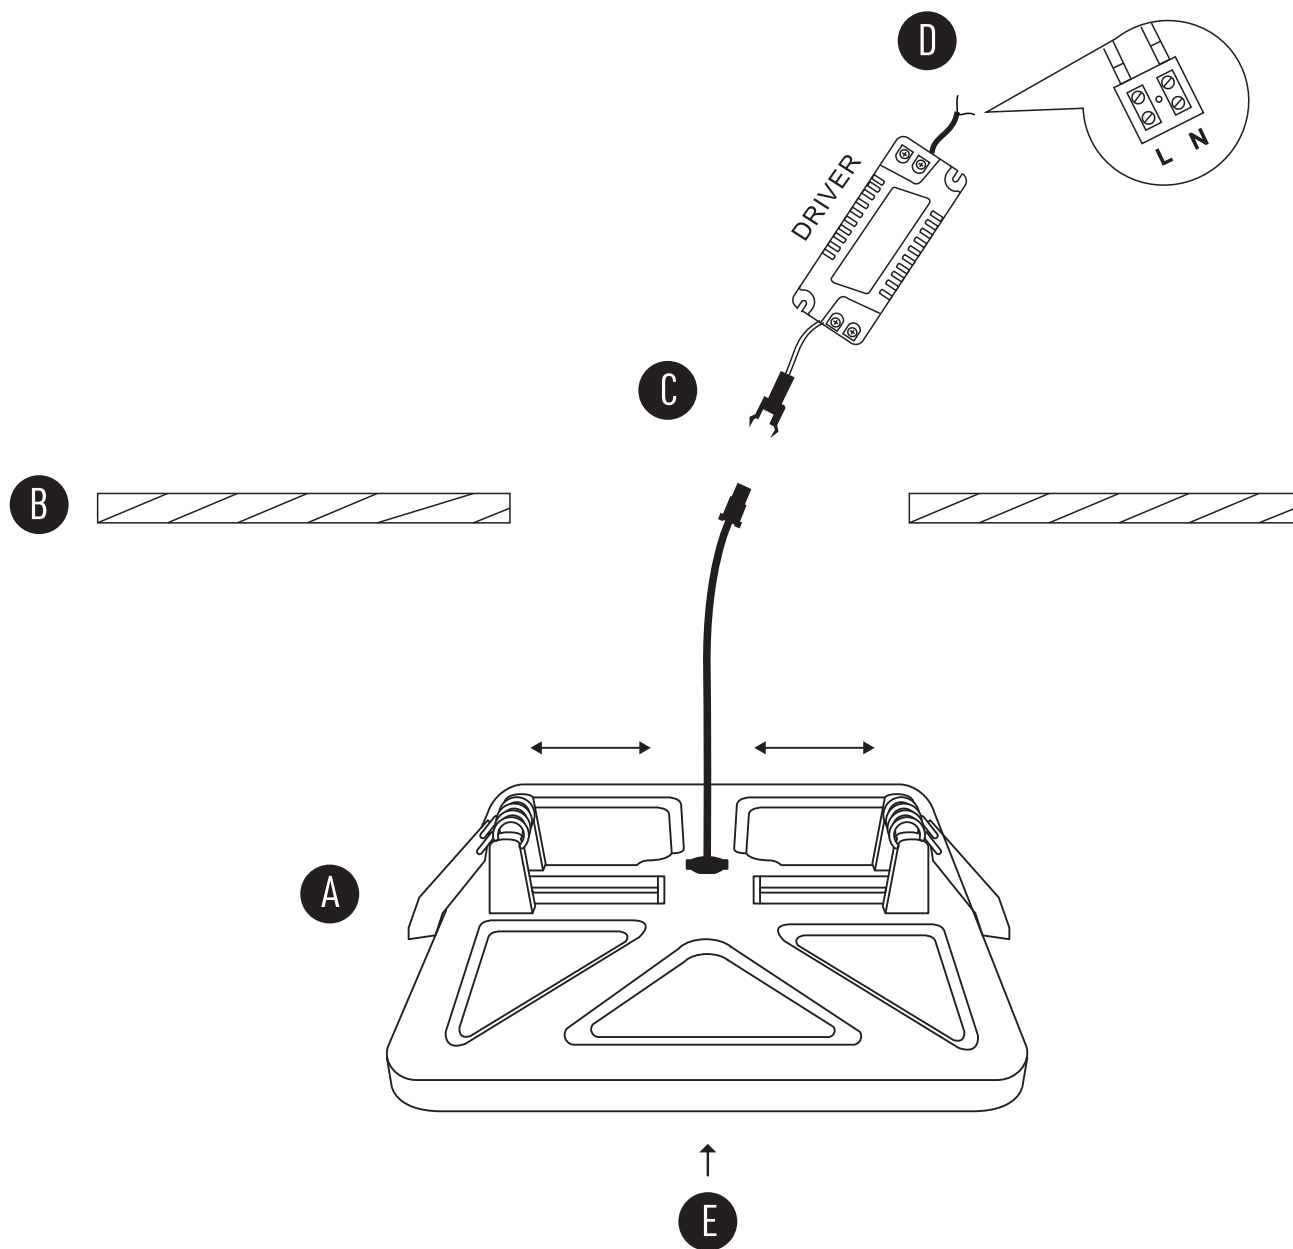

INSTALLATION MANUAL

50114CE

LED
BUILT IN

80
CRI

70-140mm

160mm

160mm

10mm

230V | SMD 4014 | 14W | IP20 | Aluminium + PC
Complete with 300mA driver.

one
LIGHT

Warnings:

1. Make sure that the product is installed properly before connecting to electricity.
2. Do not cover the fitting.
3. Maintenance and installation should only be carried out by a professional electrician.