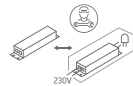

## 50110CE

**LED**  
BUILT IN

**80**  
CRI

50-100mm

50mm

120mm

120mm

120mm