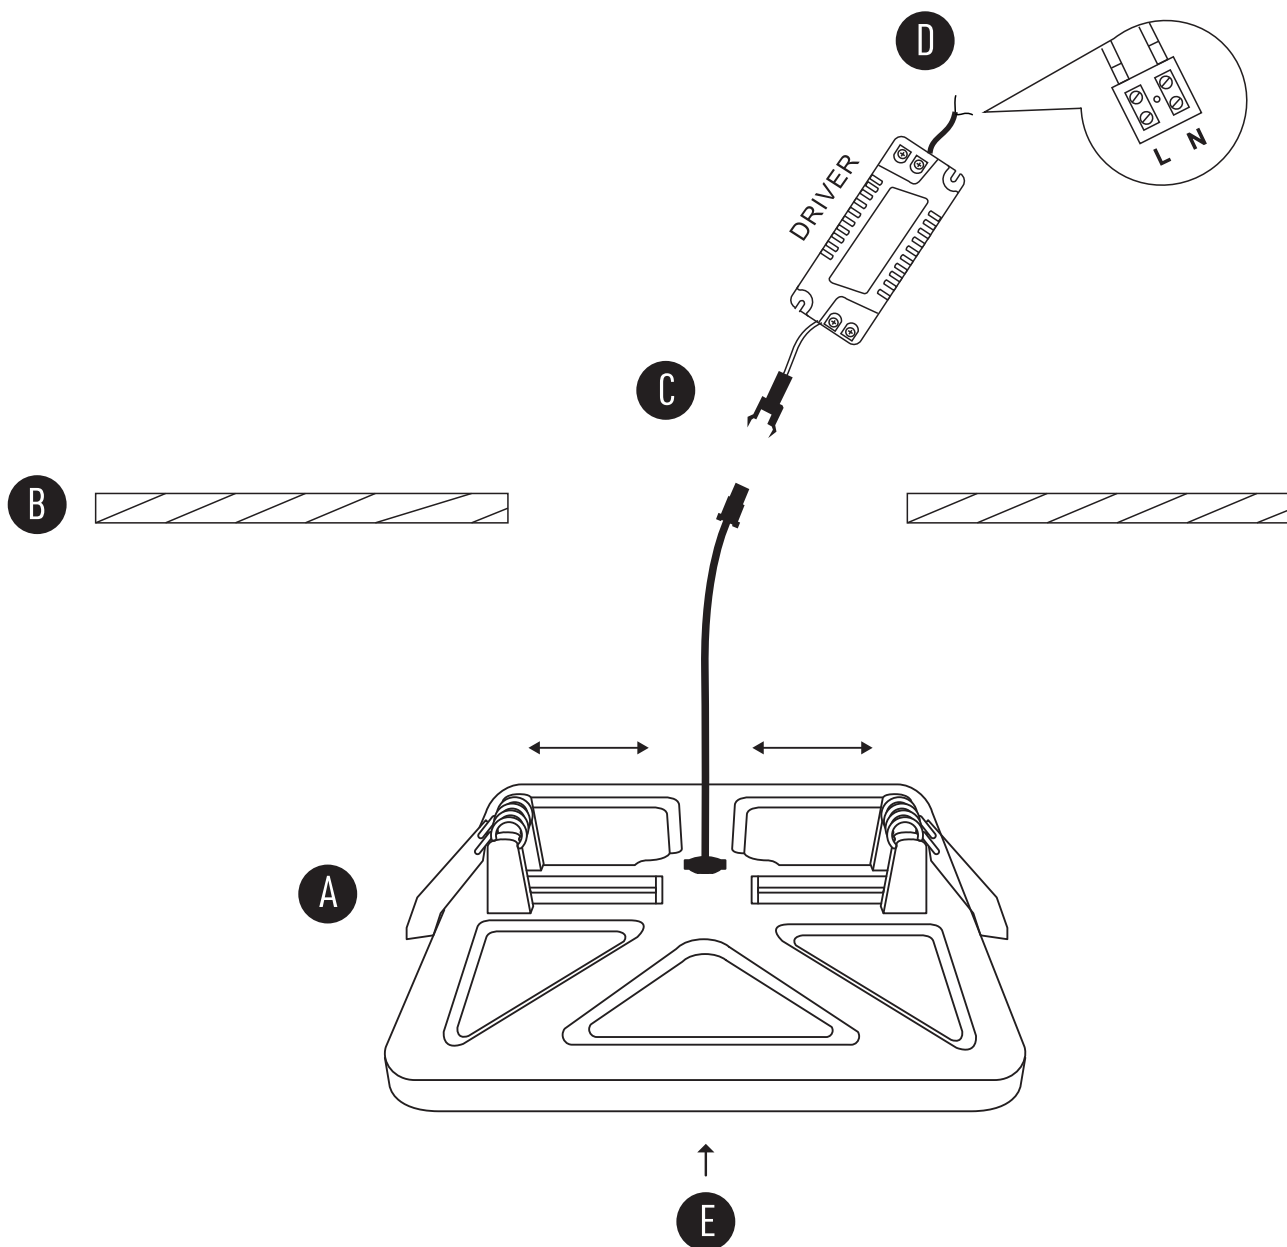

## 50110CE

**LED**  
BUILT IN

**80**  
CRI

50-100mm

50mm

120mm

120mm

120mm

10mm

**one**  
LIGHT

230V | SMD 4014 | 10W | IP20 | Aluminium + PC  
Complete with 250mA driver.