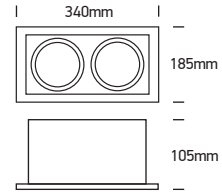

230V | COB LED | 2x30W | IP20 | Aluminium + metal  
Complete with 750mA drivers.

320x  
160mm

125mm

one  
LIGHT