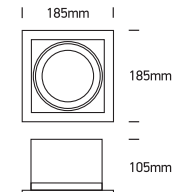

INSTALLATION MANUAL

51130

ecodownlight

ADJUSTABLE