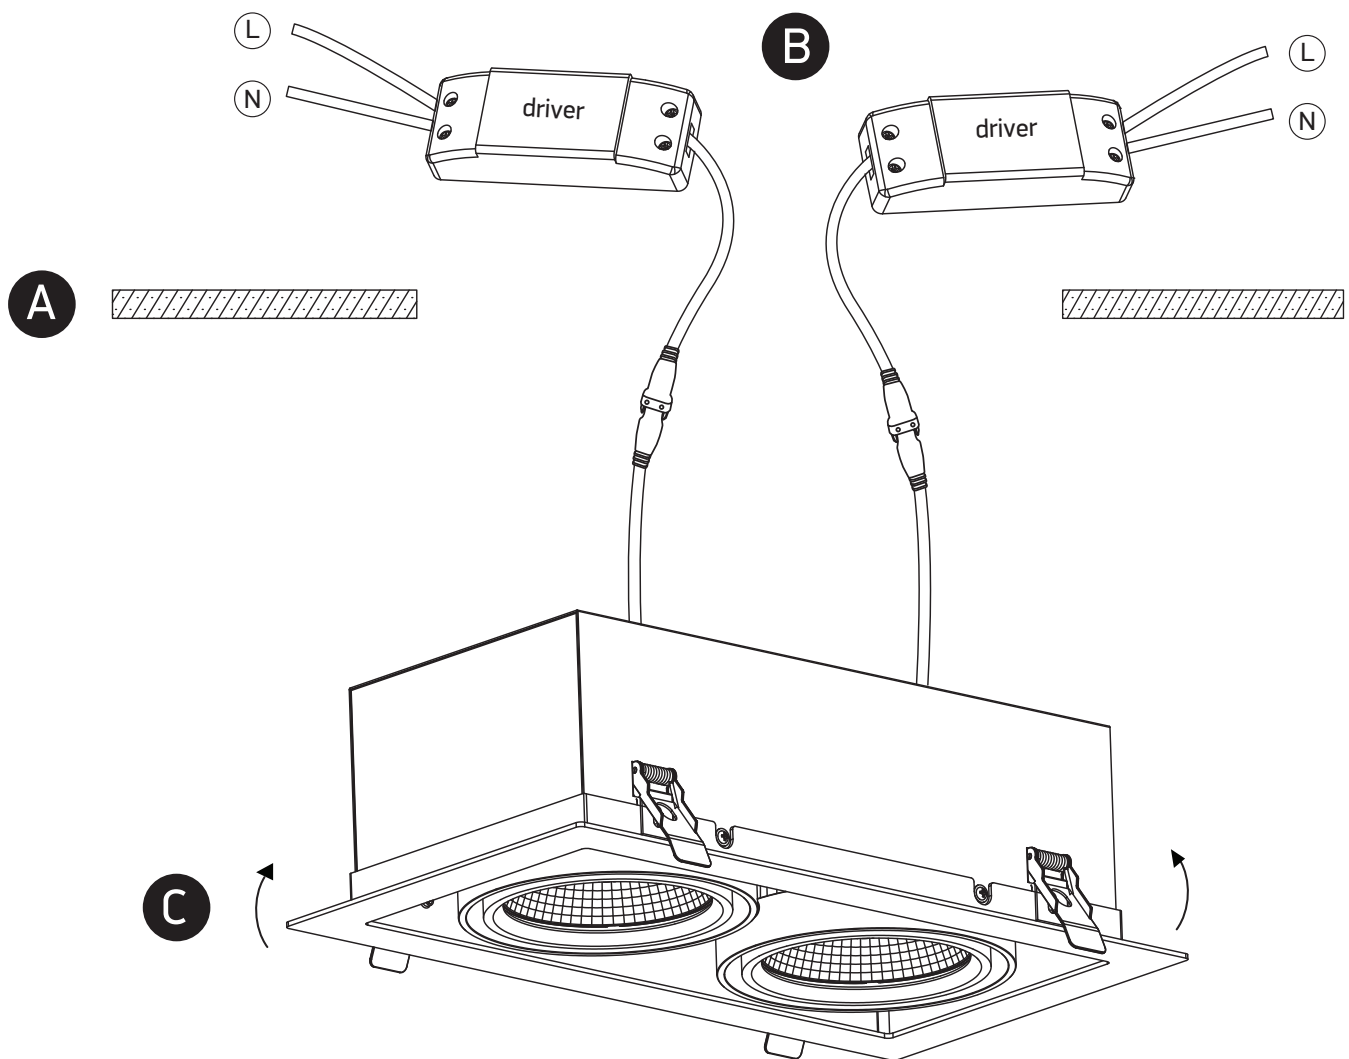

230V | COB LED | 2x30W | IP20 | Aluminium + metal  
Complete with 750mA drivers.

320x  
160mm

125mm

one  
LIGHT