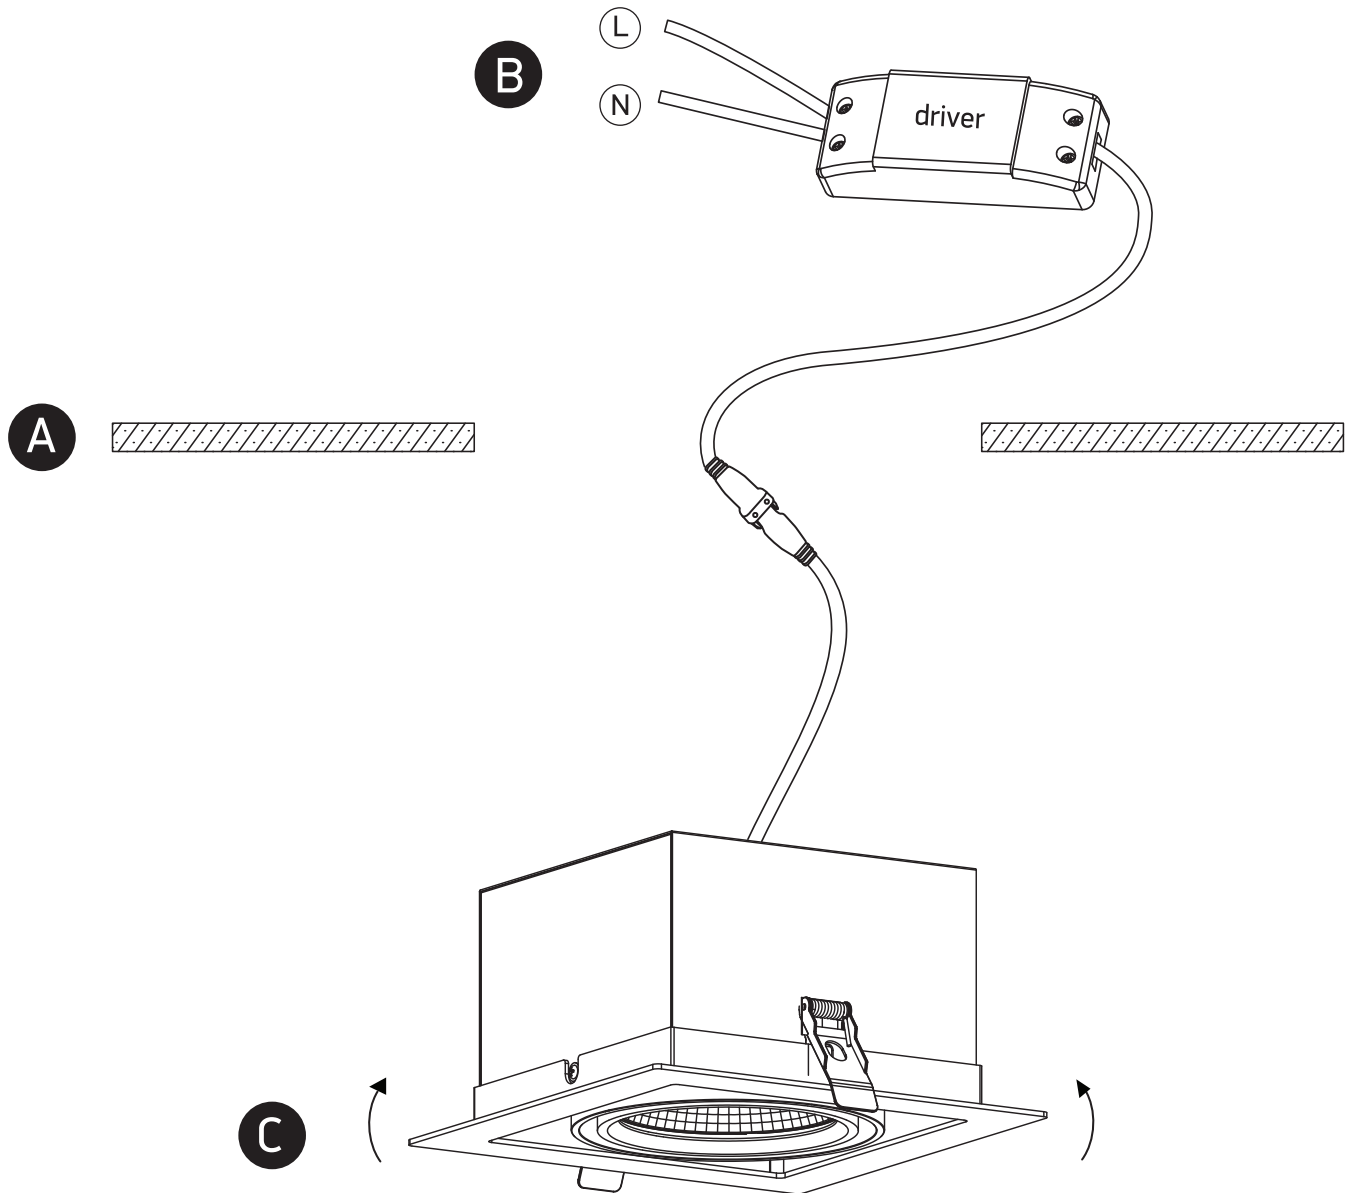

# INSTALLATION MANUAL

51130

**ecodownlight**

ADJUSTABLE

230V | 30W | IP20 | Aluminium + metal  
Complete with 750mA driver.

80  
CRI

# INSTALLATION MANUAL

51230

LED  
BUILT IN

ADJUSTABLE

90  
CRI

CE EAC UK  
CA

RoHS  
COMPLIANT

NOT  
DIMMABLE

230V | COB LED | 2x30W | IP20 | Aluminium + metal  
Complete with 750mA drivers.

320x  
160mm

125mm

one  
LIGHT