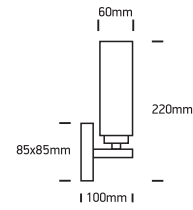

# INSTALLATION MANUAL

60106

100-240V | E14 | 40W | IP44 | Metal + Glass