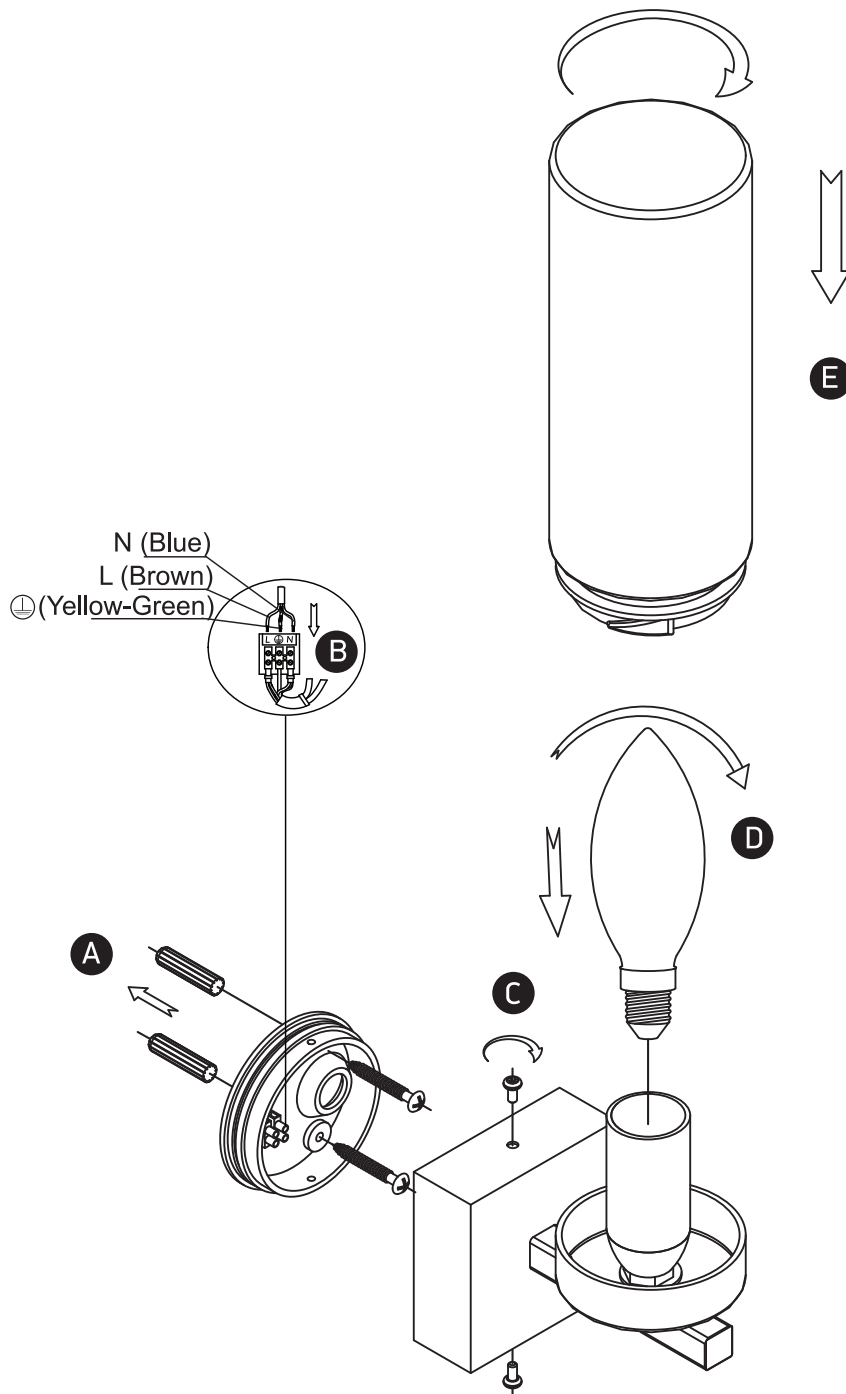

# INSTALLATION MANUAL

60106

100-240V | E14 | 40W | IP44 | Metal + Glass

## Warnings:

1. Make sure that the product is installed properly before connecting to electricity.
2. Do not cover the fitting.
3. Maintenance and installation should only be carried out by a professional electrician.