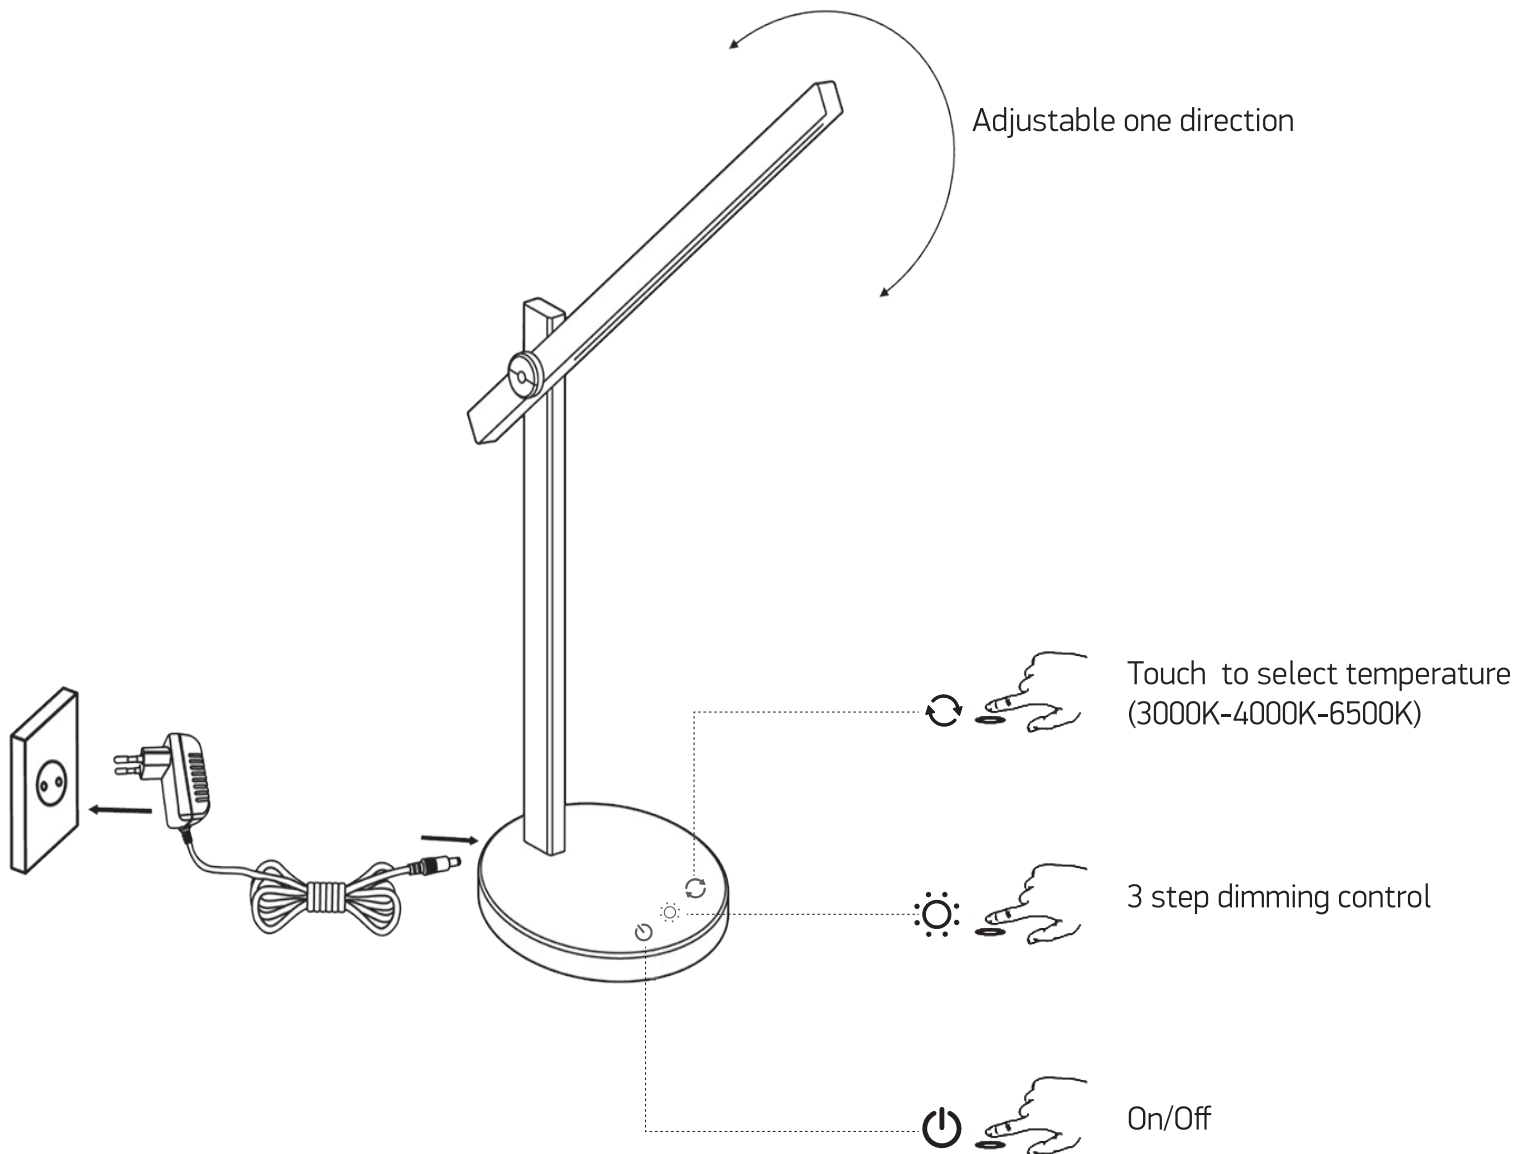

# INSTALLATION MANUAL

61108

5,5W | IP20 | SMD LED | Touch switch | Dimmable | Die cast

Complete with EU plug.

85  
CRI

## Warnings:

1. Make sure that the product is installed properly before connecting to electricity.
2. Do not cover the fitting.
3. Maintenance and installation should only be carried out by a professional electrician.