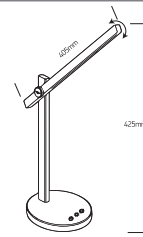

# INSTALLATION MANUAL

61108

5,5W | IP20 | SMD LED | Touch switch | Dimmable | Die cast

Complete with EU plug.

85  
CRI