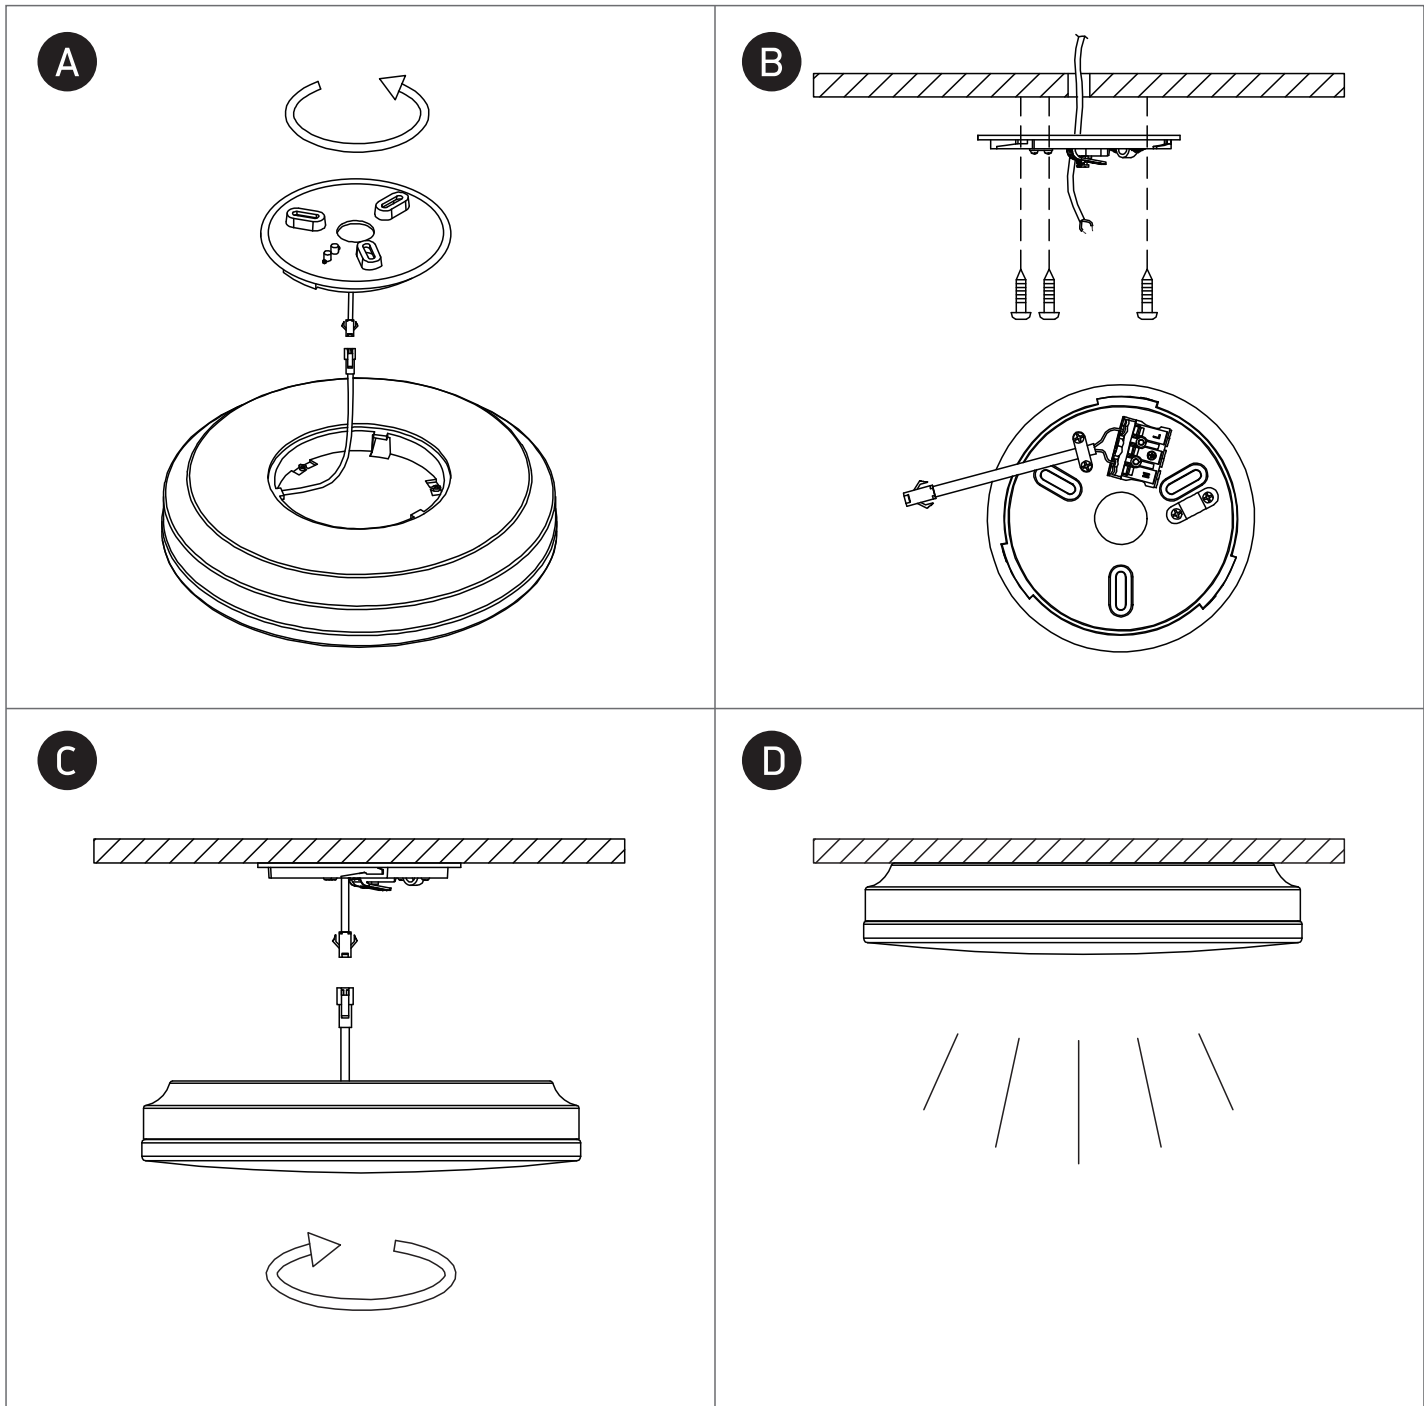

INSTALLATION MANUAL

62022A

ecolight

80
CRI

230V | SMD 2835 | 20W | IP20 | PC

Complete with driver.

one
LIGHT

Warnings: