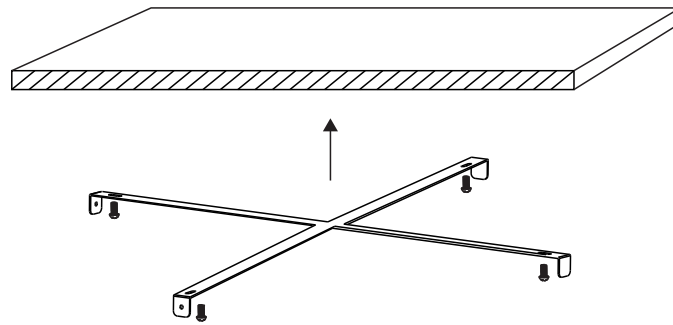

# INSTALLATION MANUAL

62140AE

ecolight

80  
CRI

600x600mm

40mm

230V | SMD 2835 | 40W | IP40 | Aluminium

Complete with driver.

one  
LIGHT

A

Fix bracket on ceiling.

B

Connect the driver to the power cable.

C

Place the frame on bracket and use screws to fix.