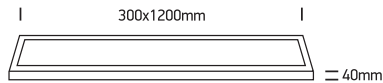

# INSTALLATION MANUAL

62140RE

**ecolight**

80  
CRI

CE

RoHS  
COMPLIANT

100%  
DIMMABLE

230V | SMD 2835 | 40W | IP40 | Aluminium  
Complete with 1000mA driver.