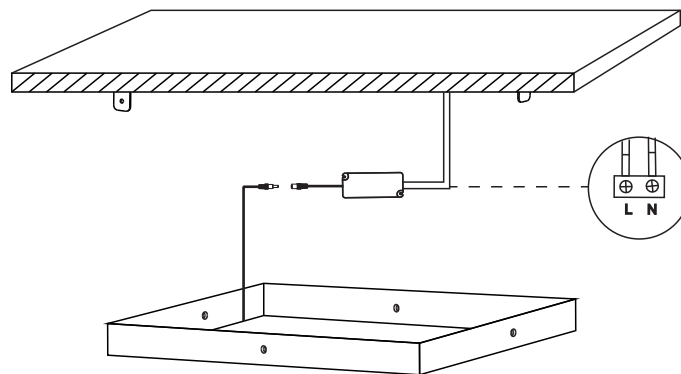

# INSTALLATION MANUAL

62140AE

ecolight

80  
CRI

600x600mm

40mm

230V | SMD 2835 | 40W | IP40 | Aluminium

Complete with driver.

one  
LIGHT

A

Fix bracket on ceiling.

B

Connect the driver to the power cable.

C

Place the frame on bracket and use screws to fix.