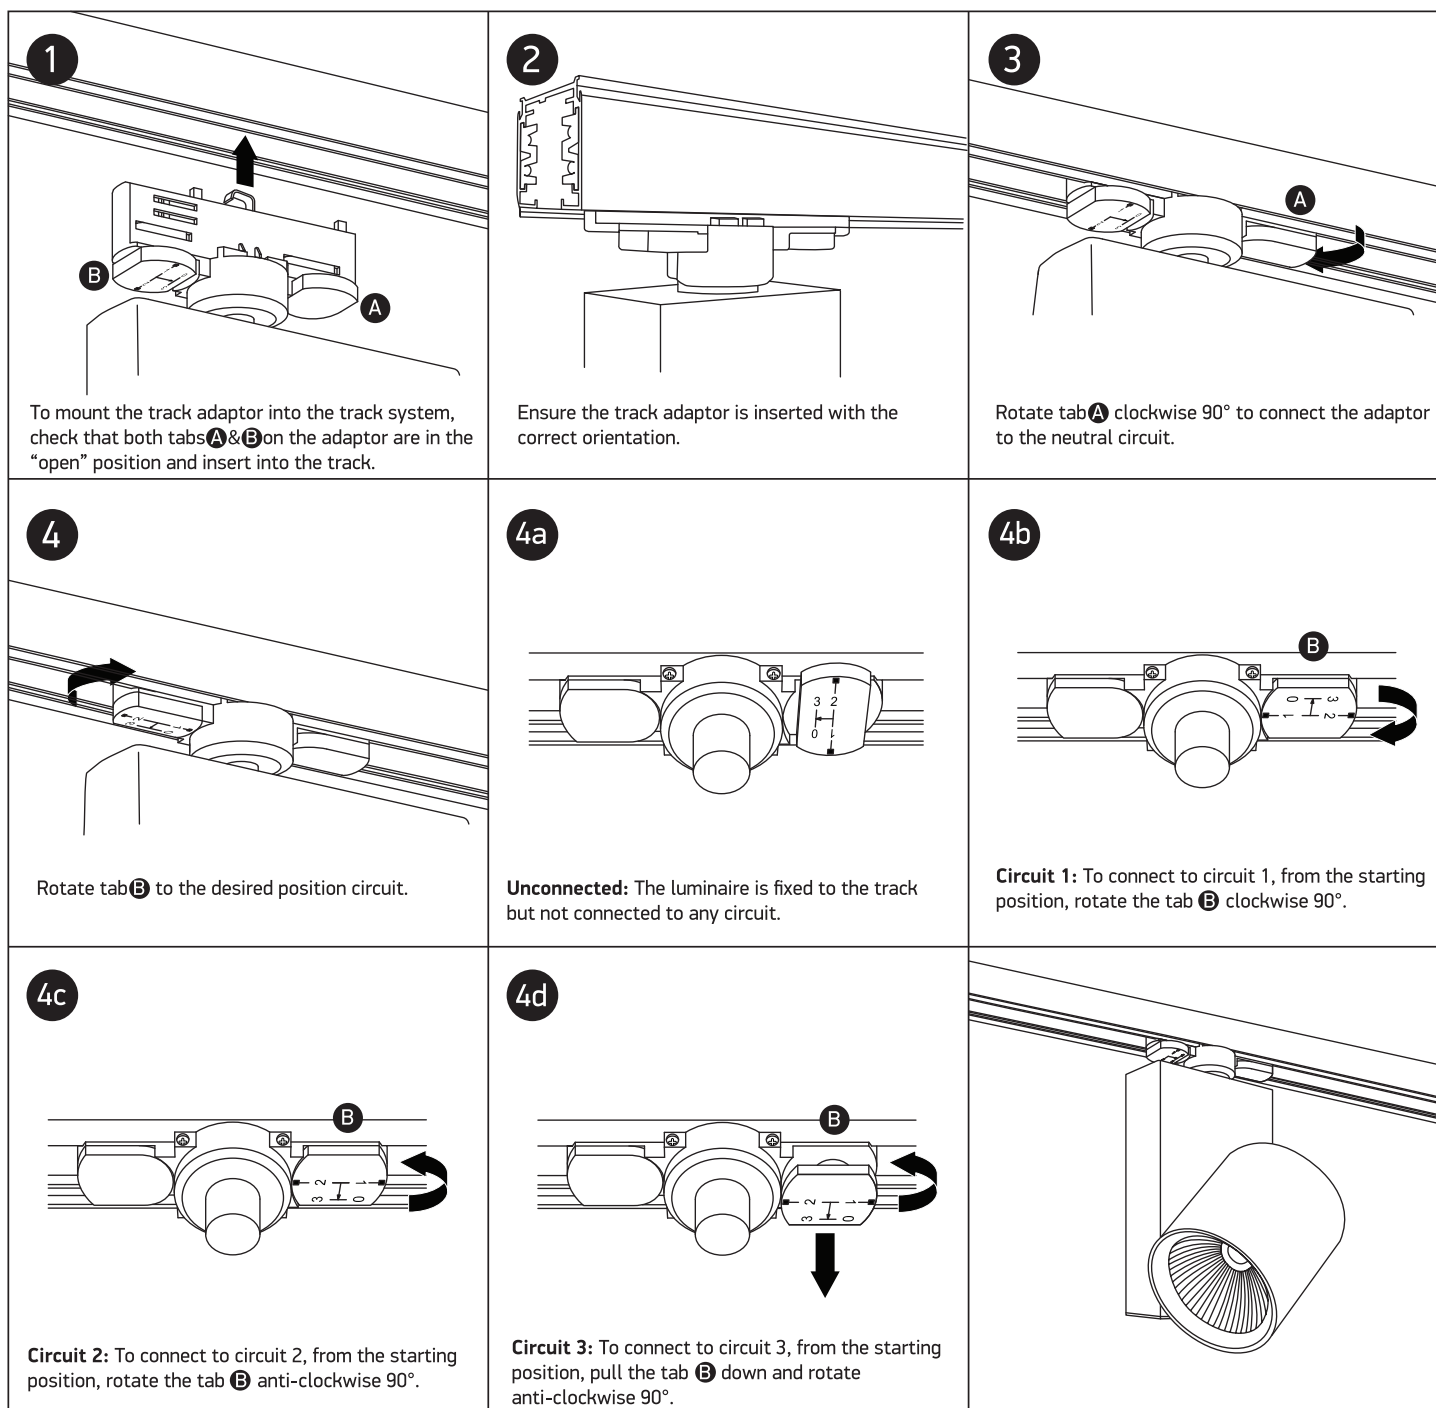

INSTALLATION MANUAL

65611NT

ecotrackspot

15W | 230V | 50/60Hz | IP20 | Aluminium | Adjustable
Complete with 400mA driver.

90 CRI

Warnings:

1. Make sure that the product is installed properly before connecting to electricity.
2. Do not cover the fitting.
3. Maintenance and installation should only be carried out by a professional electrician.

INSTALLATION MANUAL

65612NT

ecotrackspot

30W | 230V | 50/60Hz | IP20 | Aluminium | Adjustable
Complete with 750mA driver.

90 CRI

one
LIGHT

Warnings:

1. Make sure that the product is installed properly before connecting to electricity.
2. Do not cover the fitting.
3. Maintenance and installation should only be carried out by a professional electrician.

INSTALLATION MANUAL

65614NT

ecotrackspot

42W | 230V | 50/60Hz | IP20 | Aluminium | Adjustable
Complete with 1000mA driver.

90 CRI

Warnings:

1. Make sure that the product is installed properly before connecting to electricity.
2. Do not cover the fitting.
3. Maintenance and installation should only be carried out by a professional electrician.