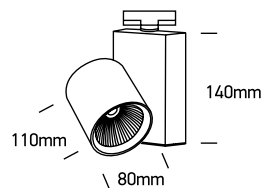

INSTALLATION MANUAL

65611NT

ecotrackspot

15W | 230V | 50/60Hz | IP20 | Aluminium | Adjustable
Complete with 400mA driver.

90 CRI

Warnings:

1. Make sure that the product is installed properly before connecting to electricity.
2. Do not cover the fitting.
3. Maintenance and installation should only be carried out by a professional electrician.

INSTALLATION MANUAL

65612NT

ecotrackspot

30W | 230V | 50/60Hz | IP20 | Aluminium | Adjustable
Complete with 750mA driver.

90 CRI

one
LIGHT

Warnings:

1. Make sure that the product is installed properly before connecting to electricity.
2. Do not cover the fitting.
3. Maintenance and installation should only be carried out by a professional electrician.