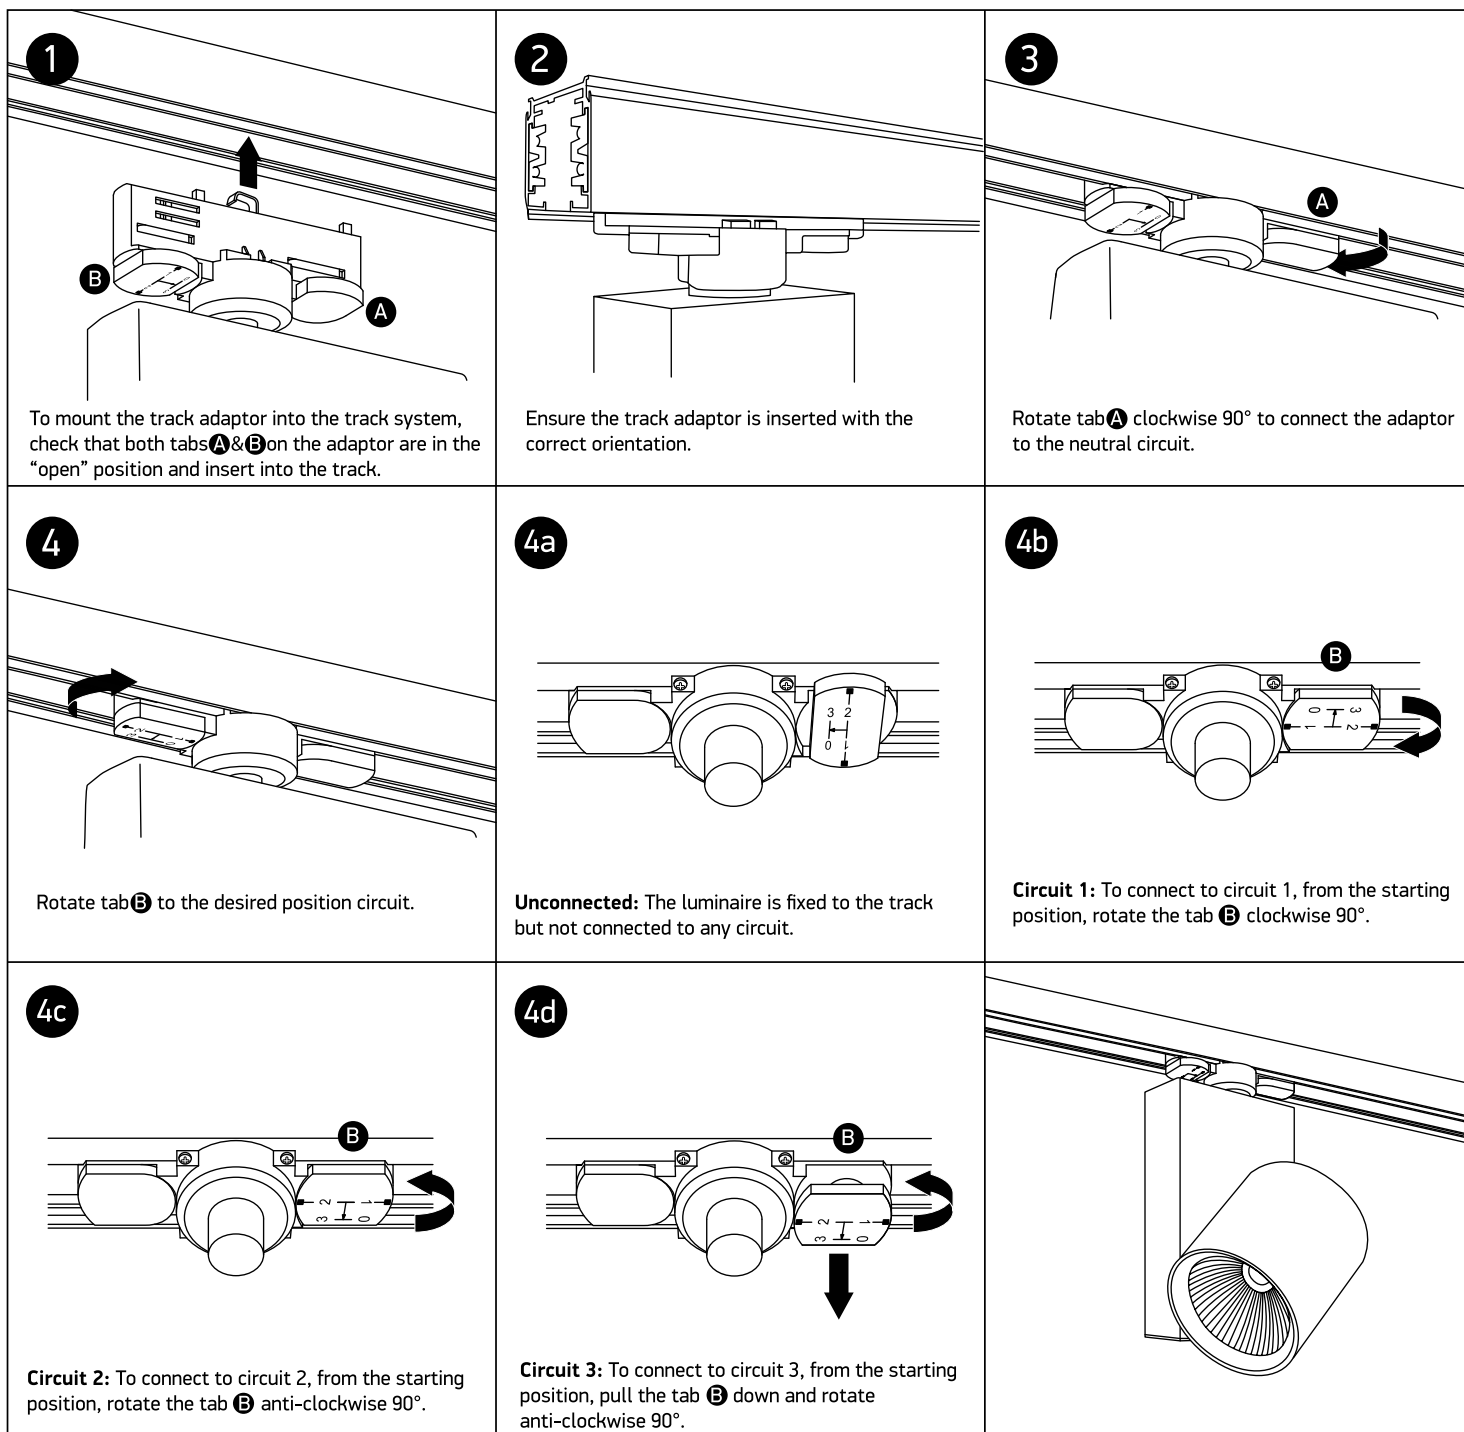

INSTALLATION MANUAL

65611NT

ecotrackspot

15W | 230V | 50/60Hz | IP20 | Aluminium | Adjustable
Complete with 400mA driver.

90 CRI

Warnings:

1. Make sure that the product is installed properly before connecting to electricity.
2. Do not cover the fitting.
3. Maintenance and installation should only be carried out by a professional electrician.

INSTALLATION MANUAL

65612NT

ecotrackspot

30W | 230V | 50/60Hz | IP20 | Aluminium | Adjustable
Complete with 750mA driver.

90 CRI

one
LIGHT

Warnings:

1. Make sure that the product is installed properly before connecting to electricity.
2. Do not cover the fitting.
3. Maintenance and installation should only be carried out by a professional electrician.

INSTALLATION MANUAL

65614NT

ecotrackspot

42W | 230V | 50/60Hz | IP20 | Aluminium | Adjustable
Complete with 1000mA driver.

90 CRI

Warnings:

1. Make sure that the product is installed properly before connecting to electricity.
2. Do not cover the fitting.
3. Maintenance and installation should only be carried out by a professional electrician.