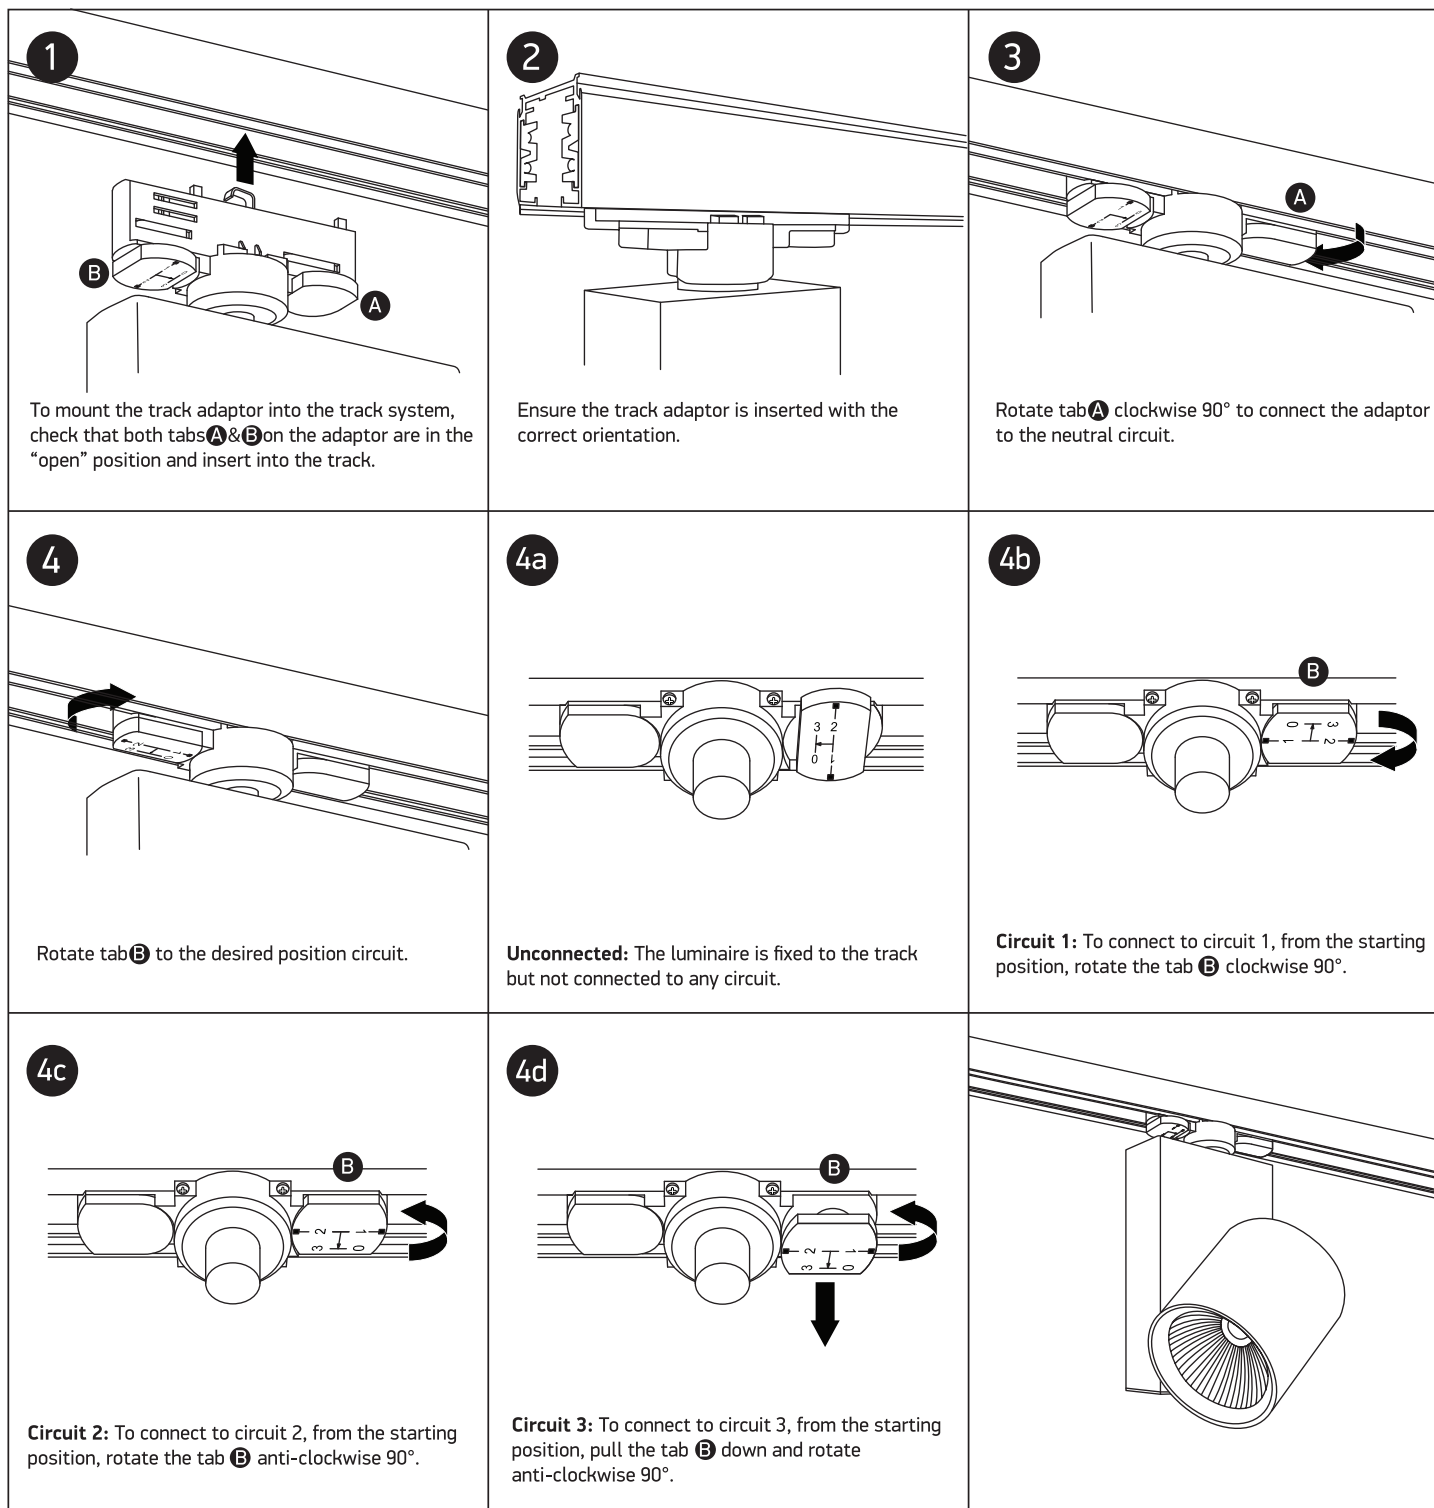

INSTALLATION MANUAL

65611NT

ecotrackspot

15W | 230V | 50/60Hz | IP20 | Aluminium | Adjustable
Complete with 400mA driver.

90 CRI

Warnings:

1. Make sure that the product is installed properly before connecting to electricity.
2. Do not cover the fitting.
3. Maintenance and installation should only be carried out by a professional electrician.

INSTALLATION MANUAL

65612NT

ecotrackspot

30W | 230V | 50/60Hz | IP20 | Aluminium | Adjustable
Complete with 750mA driver.

90 CRI

one
LIGHT

Warnings:

1. Make sure that the product is installed properly before connecting to electricity.
2. Do not cover the fitting.
3. Maintenance and installation should only be carried out by a professional electrician.

INSTALLATION MANUAL

65614NT

ecotrackspot

42W | 230V | 50/60Hz | IP20 | Aluminium | Adjustable
Complete with 1000mA driver.

90 CRI

Warnings:

1. Make sure that the product is installed properly before connecting to electricity.
2. Do not cover the fitting.
3. Maintenance and installation should only be carried out by a professional electrician.