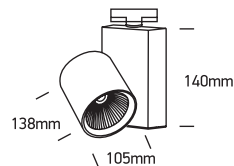

INSTALLATION MANUAL

65614NT

ecotrackspot