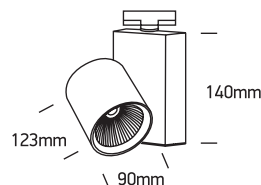

INSTALLATION MANUAL

65611NT

ecotrackspot

15W | 230V | 50/60Hz | IP20 | Aluminium | Adjustable
Complete with 400mA driver.

90 CRI

Warnings:

1. Make sure that the product is installed properly before connecting to electricity.
2. Do not cover the fitting.
3. Maintenance and installation should only be carried out by a professional electrician.

INSTALLATION MANUAL

65612NT

ecotrackspot

30W | 230V | 50/60Hz | IP20 | Aluminium | Adjustable
Complete with 750mA driver.

90 CRI

one
LIGHT

Warnings:

1. Make sure that the product is installed properly before connecting to electricity.
2. Do not cover the fitting.
3. Maintenance and installation should only be carried out by a professional electrician.