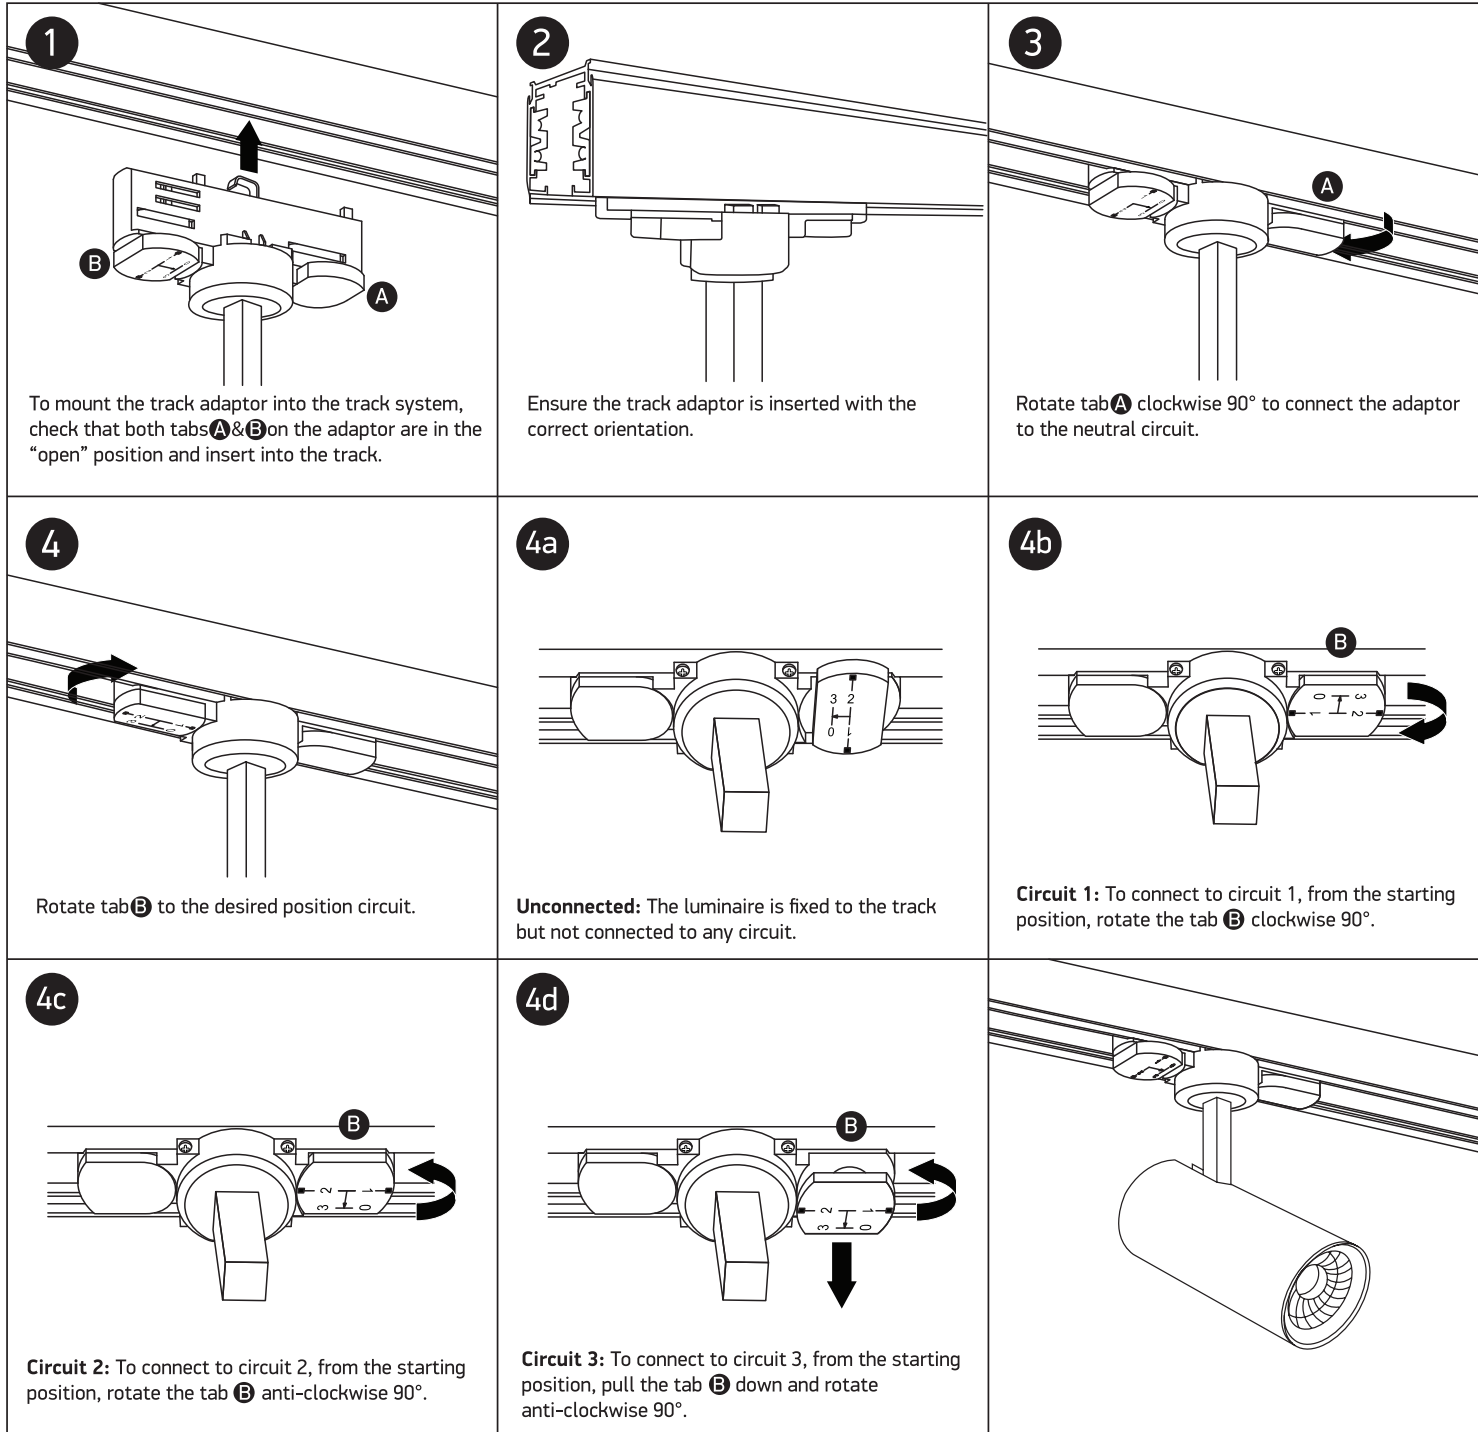

INSTALLATION MANUAL

65642AT

ecotrackspot

10W | COBLED | 230V | 50/60Hz | IP20 | Aluminium | Adjustable
Complete with 250mA driver.

90 CRI

Warnings:

1. Make sure that the product is installed properly before connecting to electricity.
2. Do not cover the fitting.
3. Maintenance and installation should only be carried out by a professional electrician.

INSTALLATION MANUAL

65642BT

ecotrackspot

90
CRI

20W | COB LED | 230V | 50/60Hz | IP20 | Aluminium | Adjustable
Complete with 500mA driver.

Warnings:

1. Make sure that the product is installed properly before connecting to electricity.
2. Do not cover the fitting.
3. Maintenance and installation should only be carried out by a professional electrician.

INSTALLATION MANUAL

65642CT

ecotrackspot

90 CRI

30W | COB LED | 230V | 50/60Hz | IP20 | Aluminium | Adjustable
Complete with 750mA driver.

one
LIGHT

Warnings:

1. Make sure that the product is installed properly before connecting to electricity.
2. Do not cover the fitting.
3. Maintenance and installation should only be carried out by a professional electrician.