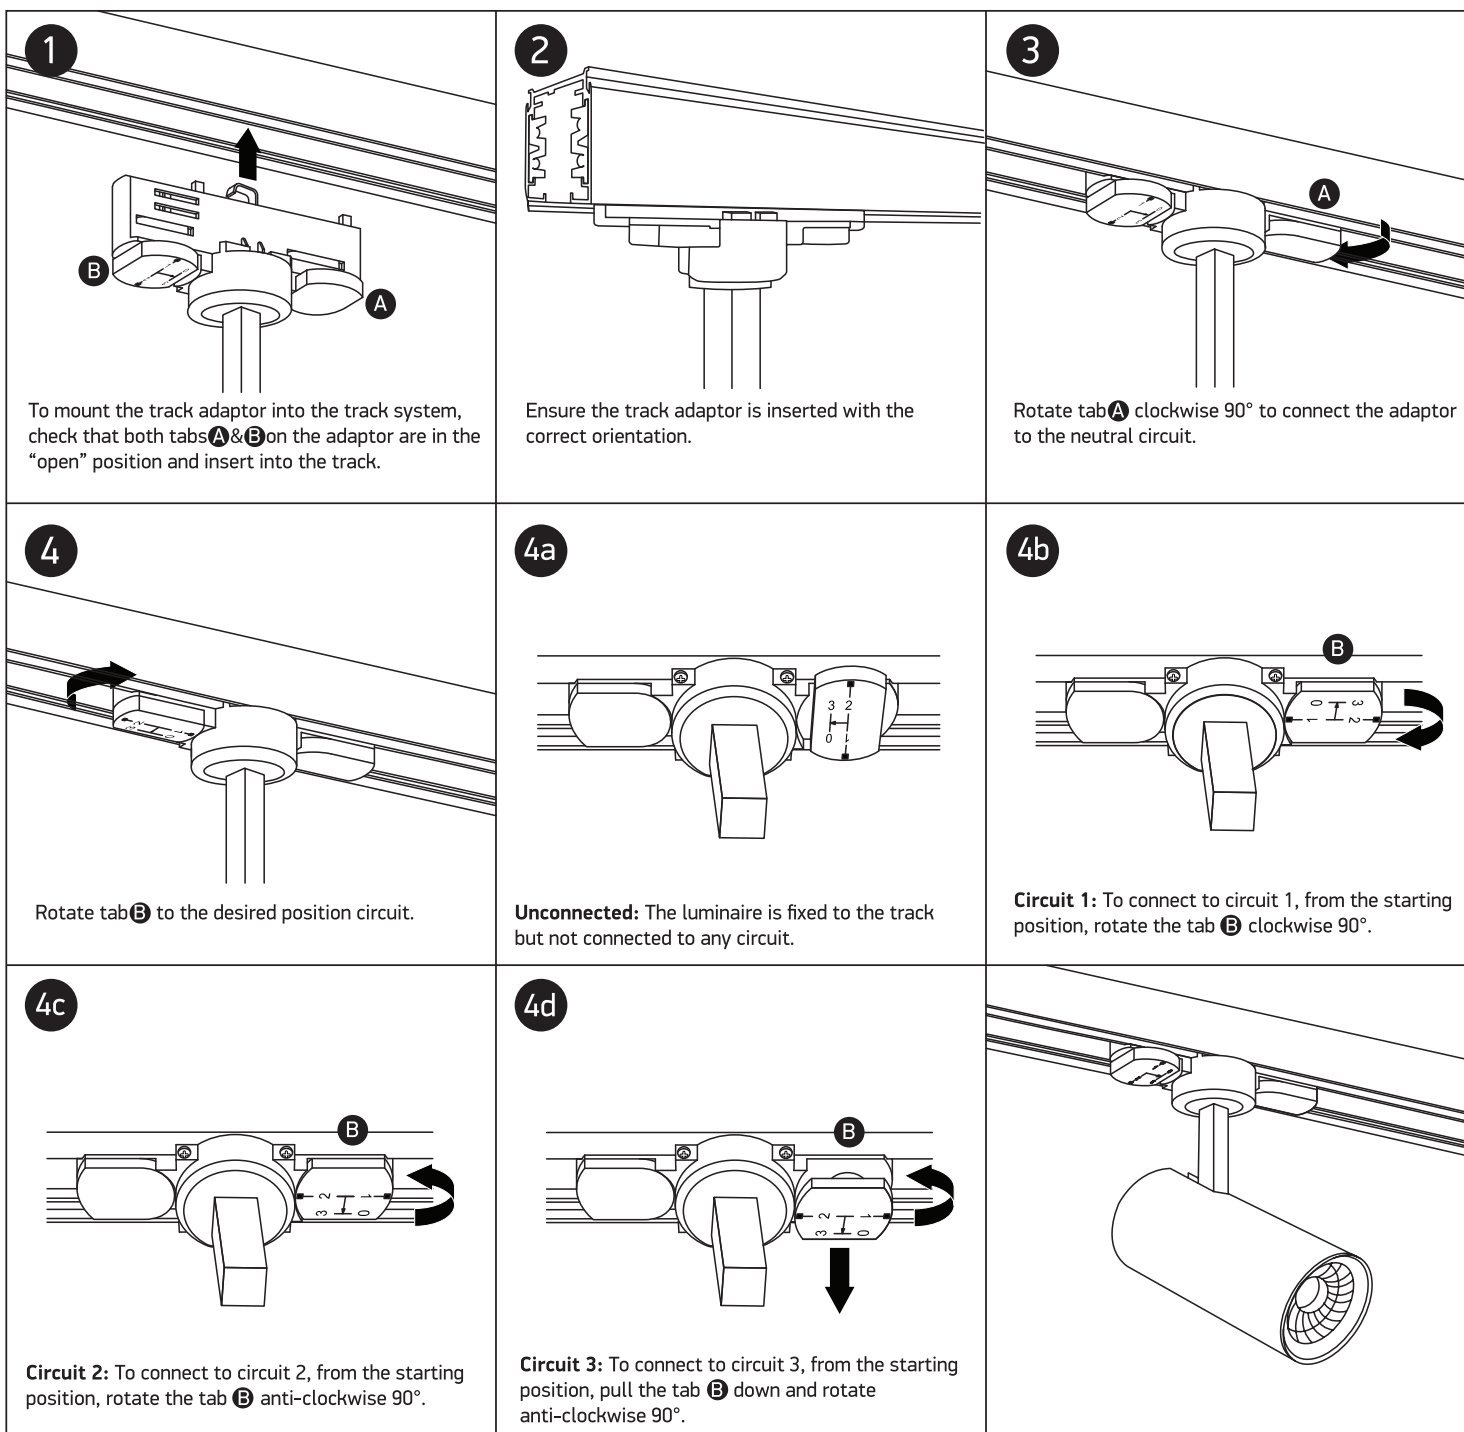

INSTALLATION MANUAL

65642AT

ecotrackspot

10W | COBLED | 230V | 50/60Hz | IP20 | Aluminium | Adjustable
Complete with 250mA driver.

90 CRI

Warnings:

1. Make sure that the product is installed properly before connecting to electricity.
2. Do not cover the fitting.
3. Maintenance and installation should only be carried out by a professional electrician.

INSTALLATION MANUAL

65642BT

ecotrackspot

90
CRI

20W | COB LED | 230V | 50/60Hz | IP20 | Aluminium | Adjustable
Complete with 500mA driver.

Warnings:

1. Make sure that the product is installed properly before connecting to electricity.
2. Do not cover the fitting.
3. Maintenance and installation should only be carried out by a professional electrician.

INSTALLATION MANUAL

65642CT

ecotrackspot

90 CRI

30W | COB LED | 230V | 50/60Hz | IP20 | Aluminium | Adjustable
Complete with 750mA driver.

one
LIGHT

Warnings:

1. Make sure that the product is installed properly before connecting to electricity.
2. Do not cover the fitting.
3. Maintenance and installation should only be carried out by a professional electrician.