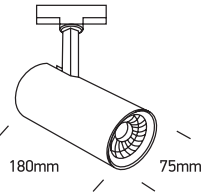

INSTALLATION MANUAL

65642AT

ecotrackspot

10W | COBLED | 230V | 50/60Hz | IP20 | Aluminium | Adjustable
Complete with 250mA driver.

90 CRI

Warnings:

1. Make sure that the product is installed properly before connecting to electricity.
2. Do not cover the fitting.
3. Maintenance and installation should only be carried out by a professional electrician.

INSTALLATION MANUAL

65642BT

ecotrackspot

90
CRI

20W | COB LED | 230V | 50/60Hz | IP20 | Aluminium | Adjustable
Complete with 500mA driver.

Warnings:

1. Make sure that the product is installed properly before connecting to electricity.
2. Do not cover the fitting.
3. Maintenance and installation should only be carried out by a professional electrician.

INSTALLATION MANUAL

65642CT

ecotrackspot

90 CRI

30W | COB LED | 230V | 50/60Hz | IP20 | Aluminium | Adjustable
Complete with 750mA driver.

one
LIGHT

Warnings:

1. Make sure that the product is installed properly before connecting to electricity.
2. Do not cover the fitting.
3. Maintenance and installation should only be carried out by a professional electrician.