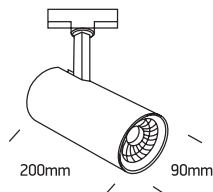

INSTALLATION MANUAL

65642AT

ecotrackspot

10W | COBLED | 230V | 50/60Hz | IP20 | Aluminium | Adjustable
Complete with 250mA driver.

90 CRI

Warnings:

1. Make sure that the product is installed properly before connecting to electricity.
2. Do not cover the fitting.
3. Maintenance and installation should only be carried out by a professional electrician.

INSTALLATION MANUAL

65642BT

ecotrackspot

90
CRI

20W | COB LED | 230V | 50/60Hz | IP20 | Aluminium | Adjustable
Complete with 500mA driver.

Warnings:

1. Make sure that the product is installed properly before connecting to electricity.
2. Do not cover the fitting.
3. Maintenance and installation should only be carried out by a professional electrician.

INSTALLATION MANUAL

65642CT

ecotrackspot

90 CRI

30W | COB LED | 230V | 50/60Hz | IP20 | Aluminium | Adjustable
Complete with 750mA driver.

one
LIGHT

Warnings:

1. Make sure that the product is installed properly before connecting to electricity.
2. Do not cover the fitting.
3. Maintenance and installation should only be carried out by a professional electrician.