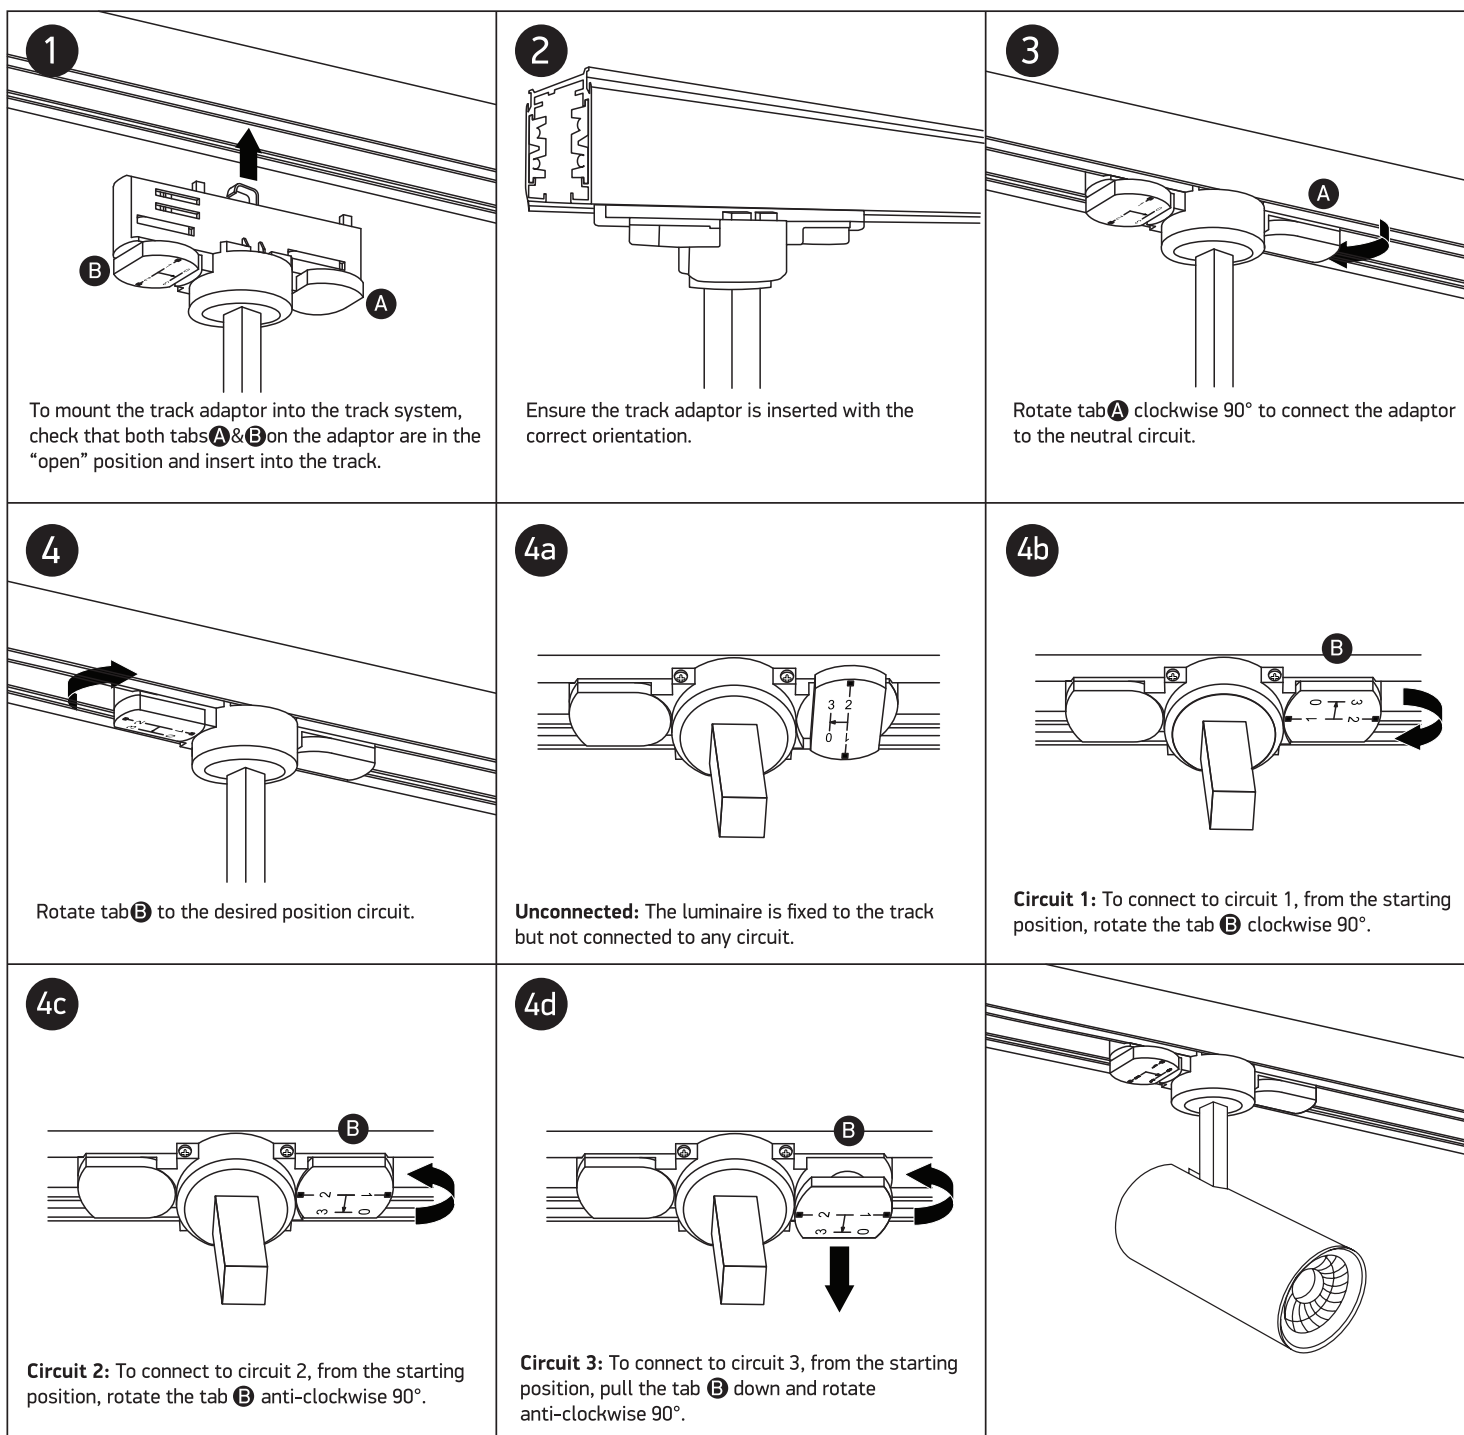

INSTALLATION MANUAL

65642AT

ecotrackspot

10W | COBLED | 230V | 50/60Hz | IP20 | Aluminium | Adjustable
Complete with 250mA driver.

90 CRI

Warnings:

1. Make sure that the product is installed properly before connecting to electricity.
2. Do not cover the fitting.
3. Maintenance and installation should only be carried out by a professional electrician.

INSTALLATION MANUAL

65642BT

ecotrackspot

90
CRI

20W | COB LED | 230V | 50/60Hz | IP20 | Aluminium | Adjustable
Complete with 500mA driver.

Warnings:

1. Make sure that the product is installed properly before connecting to electricity.
2. Do not cover the fitting.
3. Maintenance and installation should only be carried out by a professional electrician.

INSTALLATION MANUAL

65642CT

ecotrackspot

90 CRI

30W | COB LED | 230V | 50/60Hz | IP20 | Aluminium | Adjustable
Complete with 750mA driver.

one
LIGHT

Warnings:

1. Make sure that the product is installed properly before connecting to electricity.
2. Do not cover the fitting.
3. Maintenance and installation should only be carried out by a professional electrician.