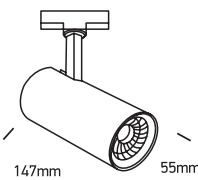

INSTALLATION MANUAL

65642AT

ecotrackspot

10W | COBLED | 230V | 50/60Hz | IP20 | Aluminium | Adjustable
Complete with 250mA driver.

90 CRI

Warnings:

1. Make sure that the product is installed properly before connecting to electricity.
2. Do not cover the fitting.
3. Maintenance and installation should only be carried out by a professional electrician.

INSTALLATION MANUAL

65642BT

ecotrackspot

90
CRI

20W | COB LED | 230V | 50/60Hz | IP20 | Aluminium | Adjustable
Complete with 500mA driver.

Warnings:

1. Make sure that the product is installed properly before connecting to electricity.
2. Do not cover the fitting.
3. Maintenance and installation should only be carried out by a professional electrician.

INSTALLATION MANUAL

65642CT

ecotrackspot

90 CRI

30W | COB LED | 230V | 50/60Hz | IP20 | Aluminium | Adjustable
Complete with 750mA driver.

one
LIGHT

Warnings:

1. Make sure that the product is installed properly before connecting to electricity.
2. Do not cover the fitting.
3. Maintenance and installation should only be carried out by a professional electrician.