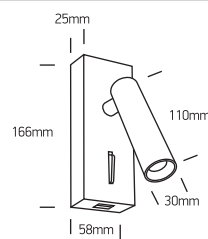

INSTALLATION MANUAL

65746A

230V | LED | 3W | IP20 | Aluminium
Complete with 700mA driver.

90 CRI

Warnings:

1. Make sure that the product is installed properly before connecting to electricity.
2. Do not cover the fitting.
3. Maintenance and installation should only be carried out by a professional electrician.