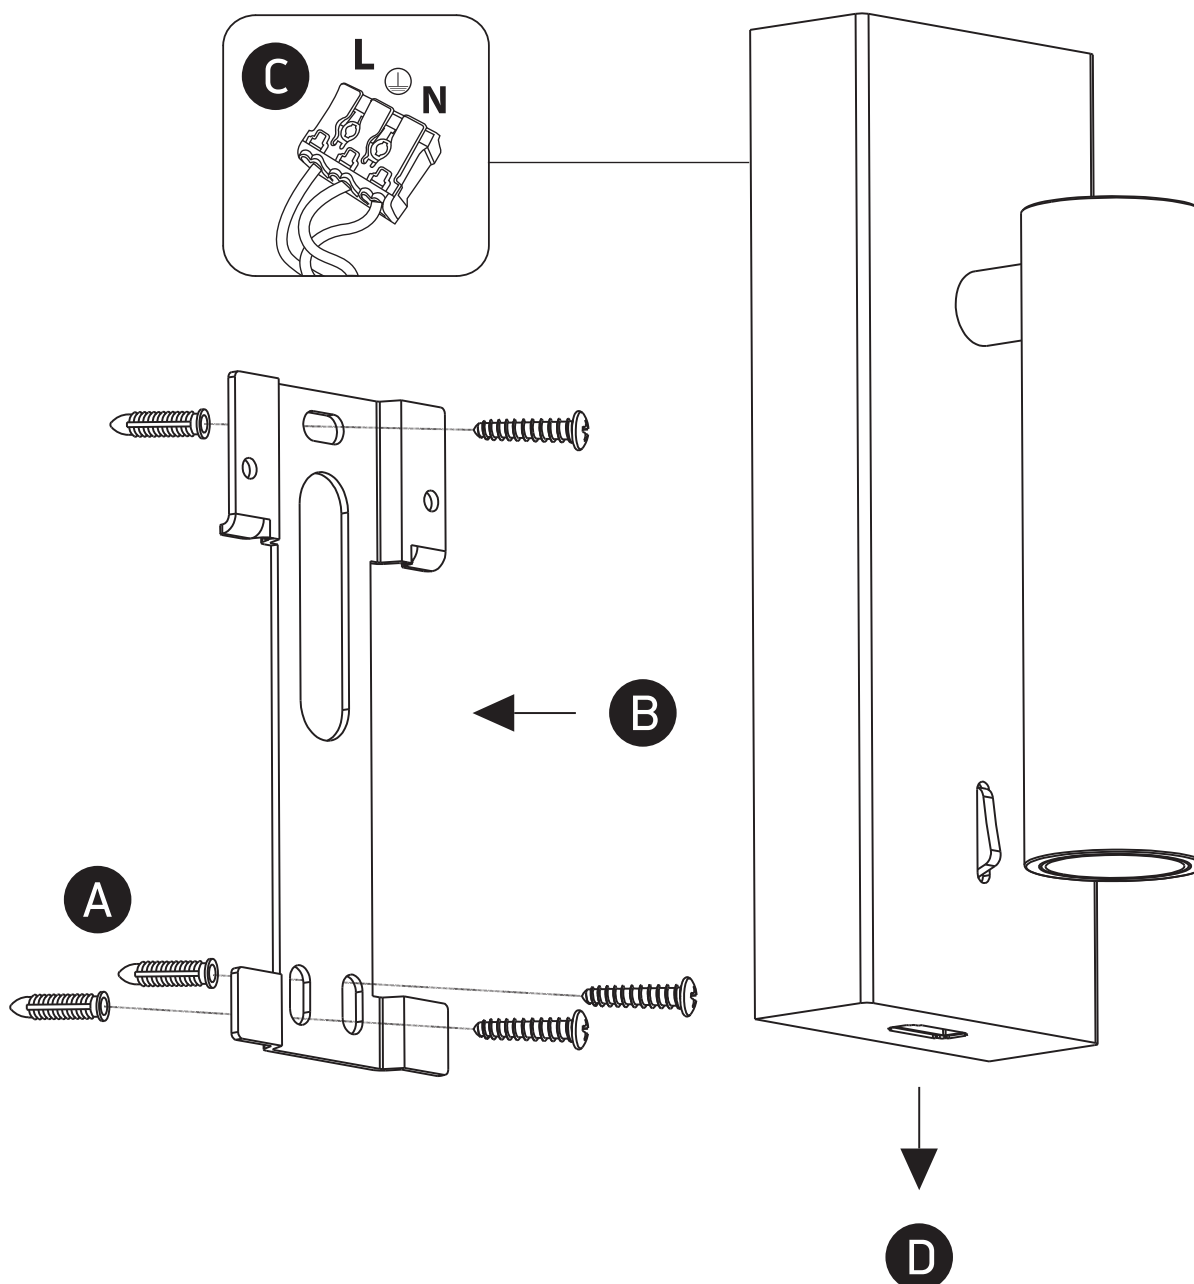

INSTALLATION MANUAL

65746A

230V | LED | 3W | IP20 | Aluminium
Complete with 700mA driver.

90 CRI

Warnings:

1. Make sure that the product is installed properly before connecting to electricity.
2. Do not cover the fitting.
3. Maintenance and installation should only be carried out by a professional electrician.