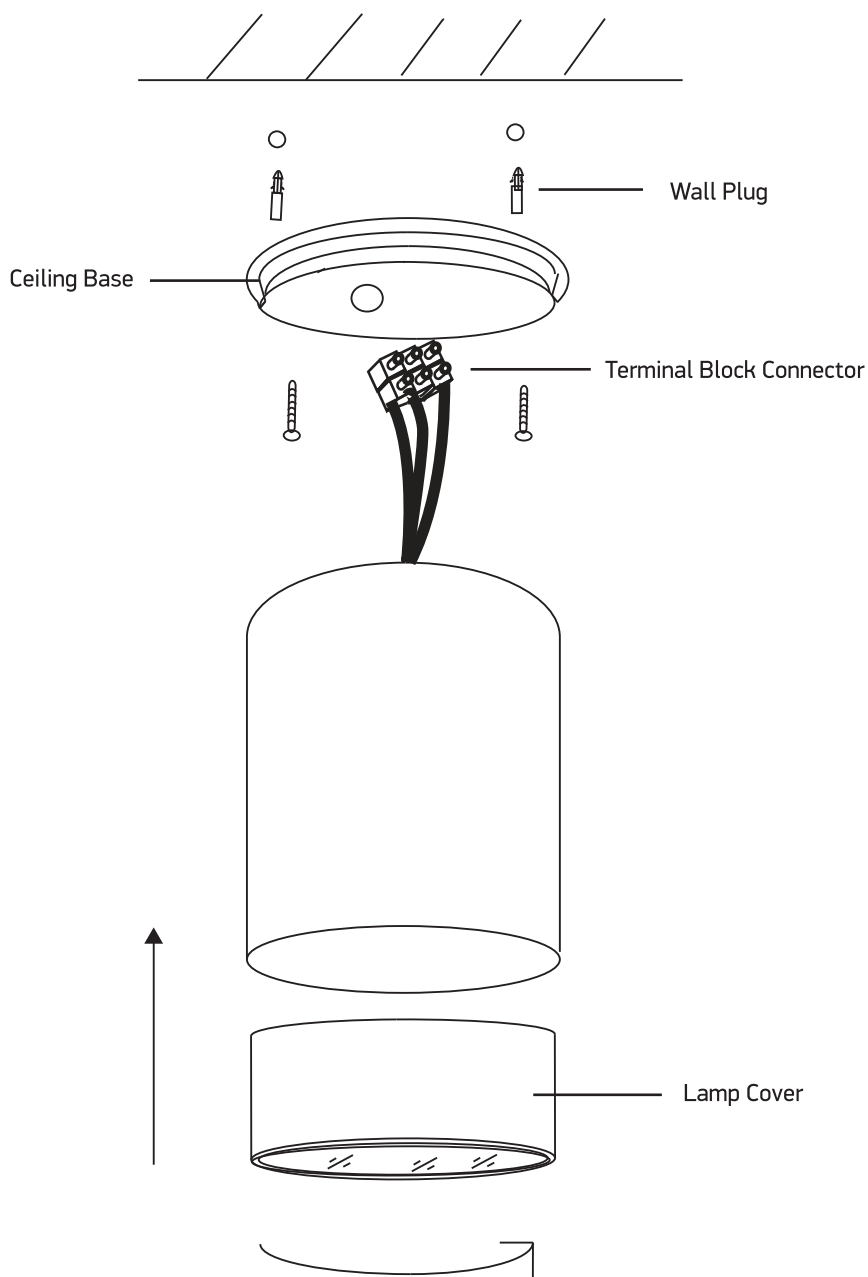

INSTALLATION MANUAL

67130C

65mm

—

95mm

—

100-240V | MR16 | GU10 | 10W | IP54 | Die cast

Warnings: