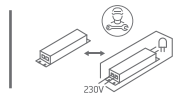

INSTALLATION MANUAL

67138D

ecolight

100-240V | 6W | IP54 | Die cast
Complete with 500mA driver.

80
CRI

one
LIGHT

A

B