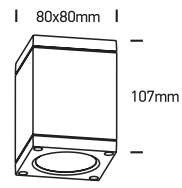

INSTALLATION MANUAL

67138D

ecolight

100-240V | 6W | IP54 | Die cast
Complete with 500mA driver.

80
CRI

one
LIGHT

A

B