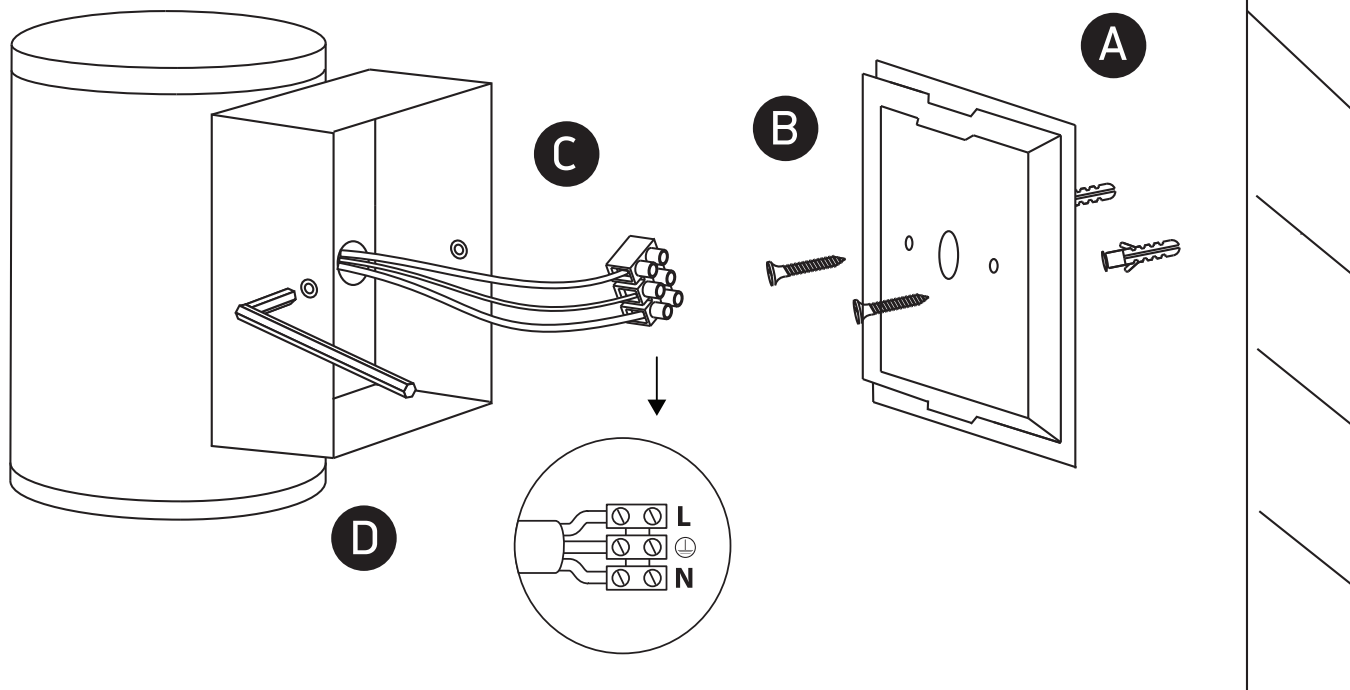

# INSTALLATION MANUAL

67138EL

**ecolight**

80  
CRI

230V | COB LED | 20W | IP65 | Die cast  
AC LED.

**one**  
LIGHT

## Warnings:

1. Make sure that the product is installed properly before connecting to electricity.
2. Do not cover the fitting.
3. Maintenance and installation should only be carried out by a professional electrician.