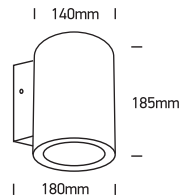

# INSTALLATION MANUAL

67138EL

**ecolight**

80  
CRI

230V | COB LED | 20W | IP65 | Die cast  
AC LED.

**one**  
LIGHT