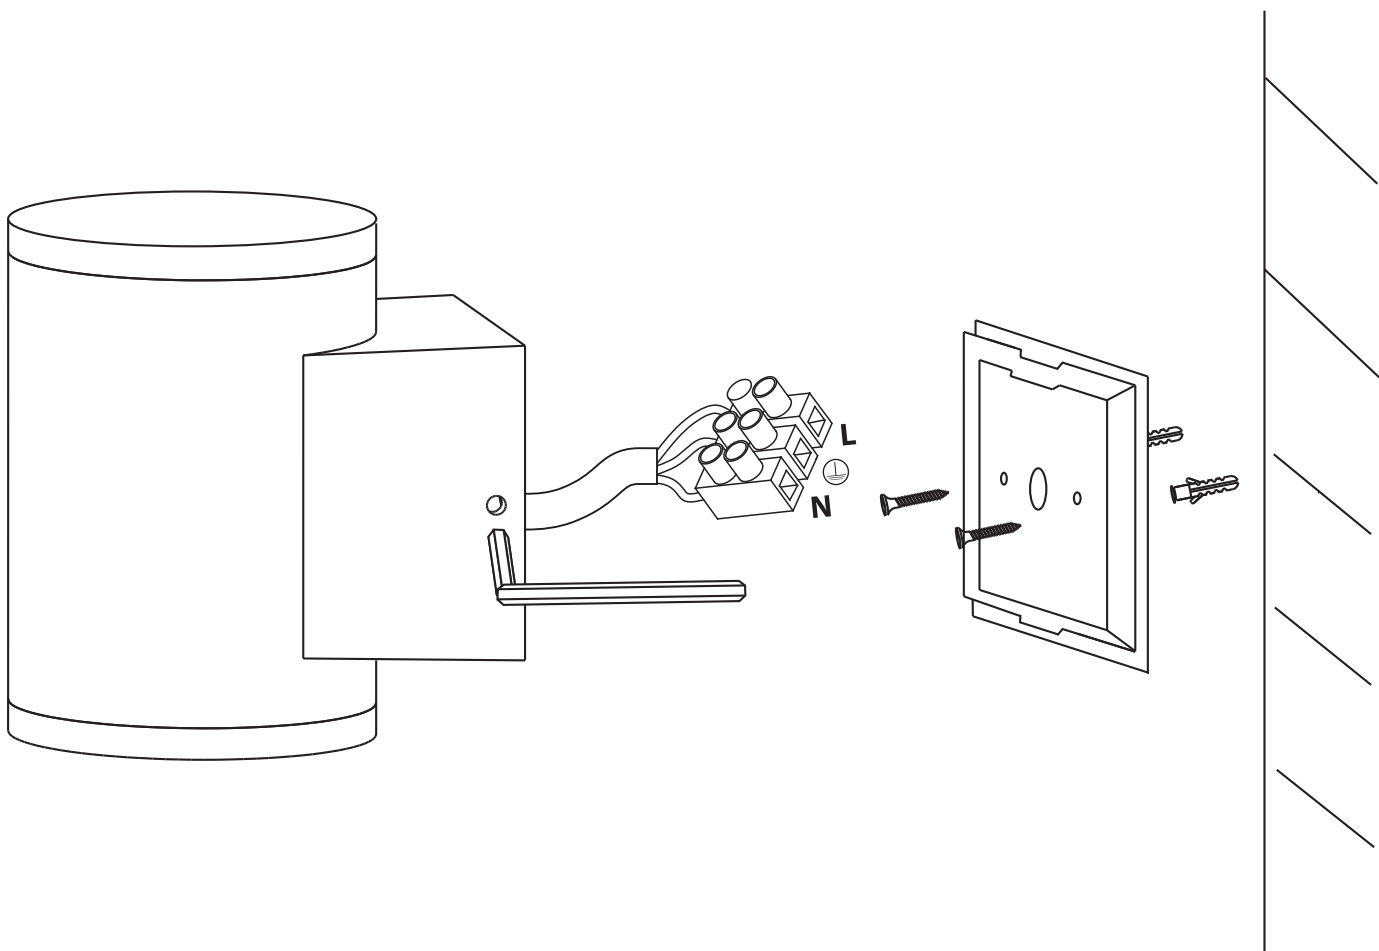

INSTALLATION MANUAL

67138E

ecolight

100-240V | COB LED | 6W | IP54 | Die cast
Complete with 500mA driver.

80
CRI

Warnings:

1. Make sure that the product is installed properly before connecting to electricity.
2. Do not cover the fitting.
3. Maintenance and installation should only be carried out by a professional electrician.