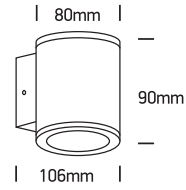

INSTALLATION MANUAL

67138E

ecolight

100-240V | COB LED | 6W | IP54 | Die cast
Complete with 500mA driver.

80
CRI

Warnings:

1. Make sure that the product is installed properly before connecting to electricity.
2. Do not cover the fitting.
3. Maintenance and installation should only be carried out by a professional electrician.