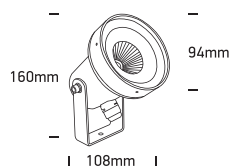

INSTALLATION MANUAL

67196B

ecolight

85 CRI

230V | COB LED | 6W | IP65 | Die cast | Adjustable
Complete with 500mA driver / Supplied with spike.

150cm

one
LIGHT

Warnings: