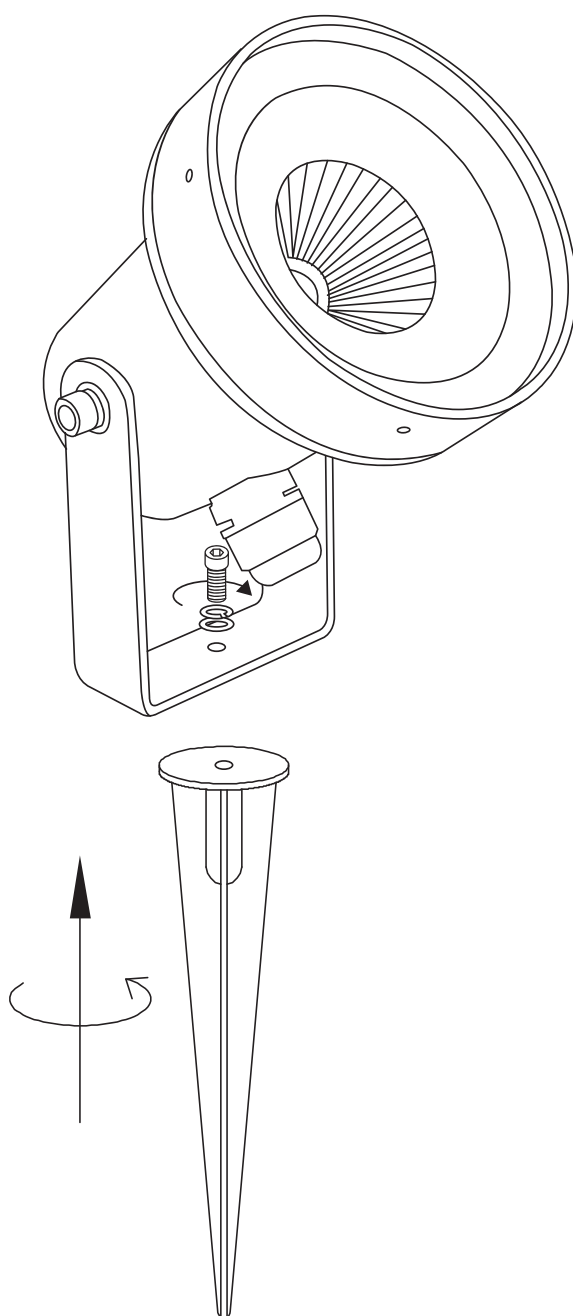

INSTALLATION MANUAL

67196B

ecolight

85 CRI

230V | COB LED | 6W | IP65 | Die cast | Adjustable
Complete with 500mA driver / Supplied with spike.

150cm

one
LIGHT

Warnings: