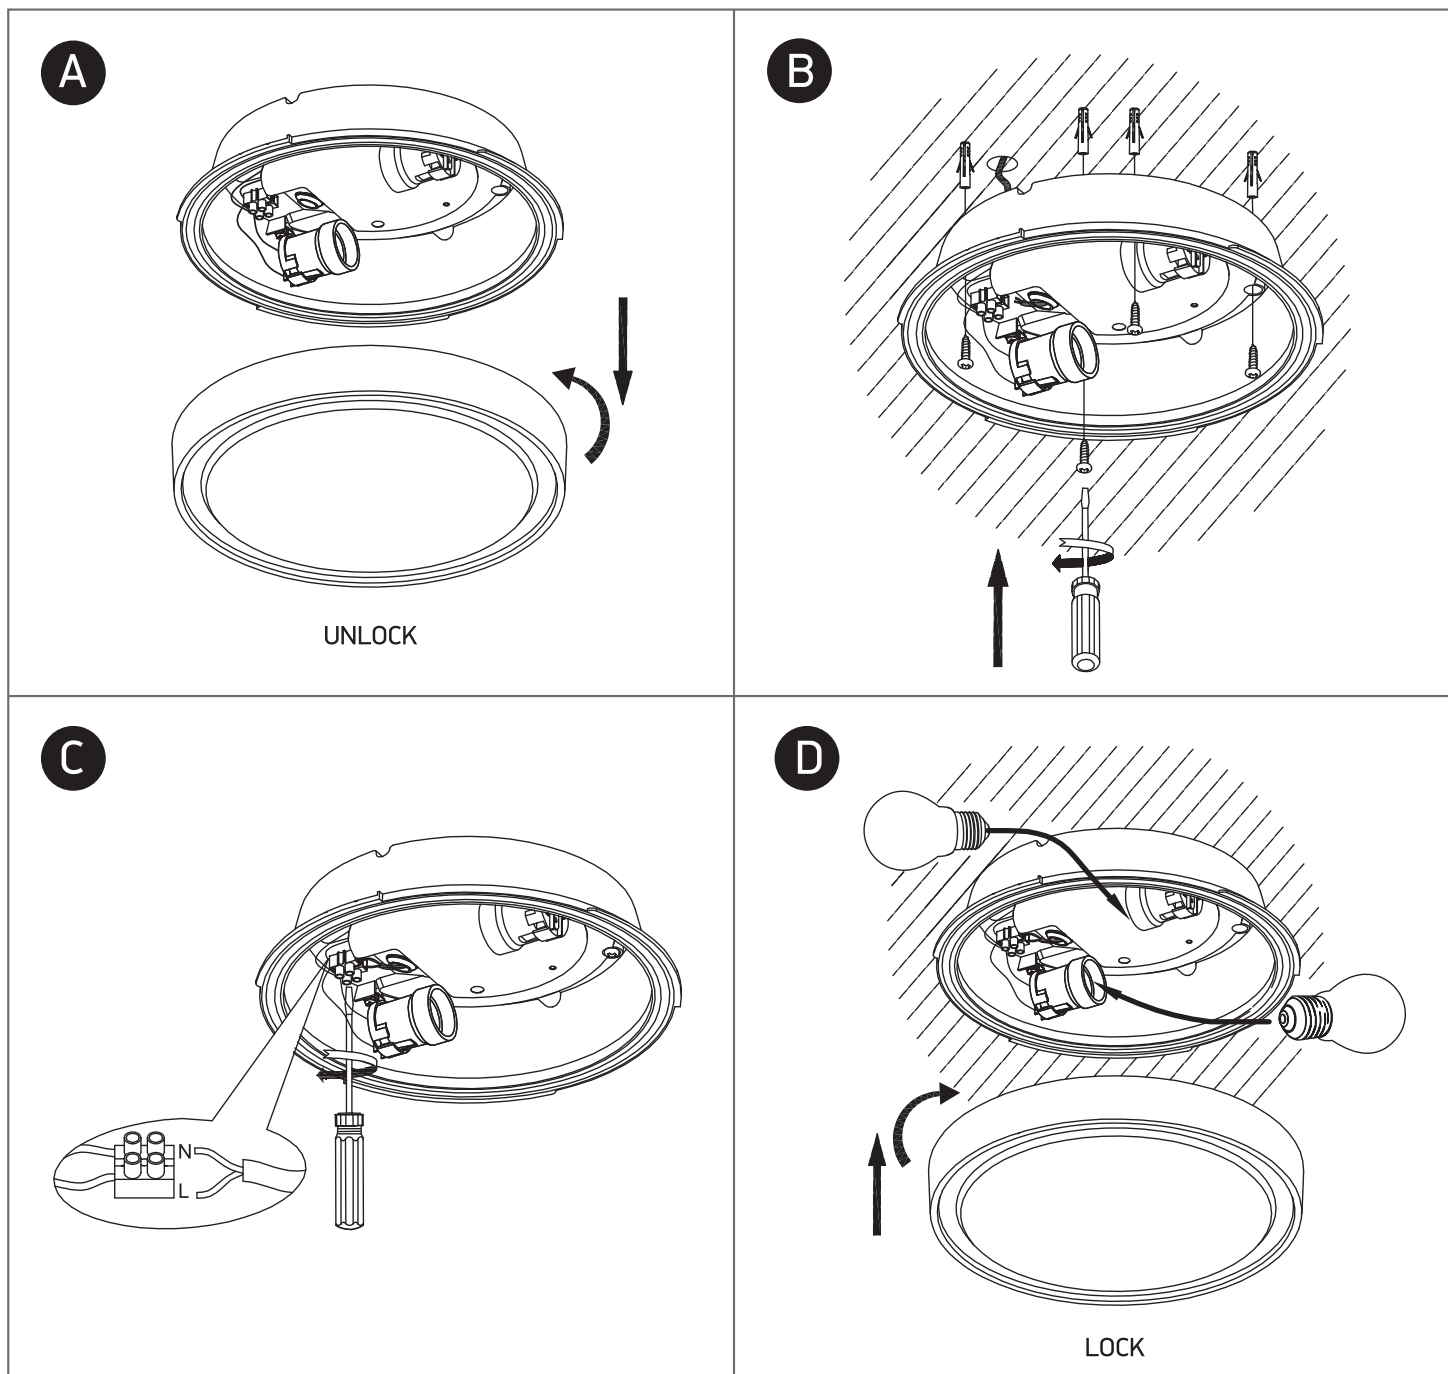

INSTALLATION MANUAL

67280EA

100-240V | E27 | 2x12W | IP65 | ABS+PC

one
LIGHT

Warnings:

1. Make sure that the product is installed properly before connecting to electricity.
2. Do not cover the fitting.
3. Maintenance and installation should only be carried out by a professional electrician.