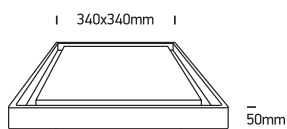

# INSTALLATION MANUAL

67384A

ecolight

100-240V | SMD 3014 | 30W | IP54 | Die cast  
Complete with 700mA driver.

80  
CRI

one  
LIGHT