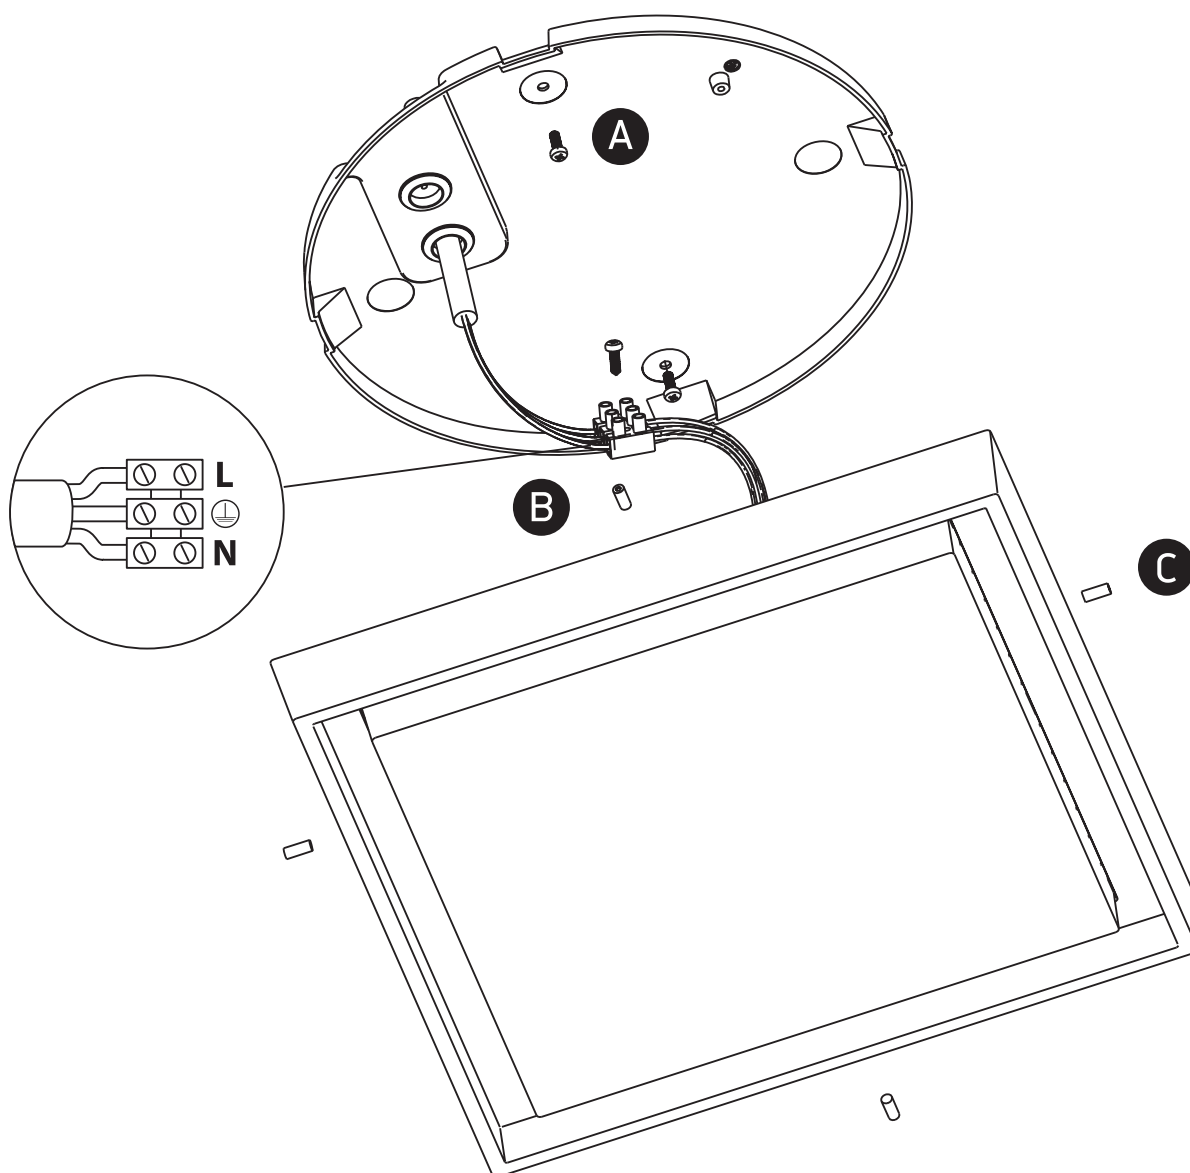

# INSTALLATION MANUAL

67384A

ecolight

100-240V | SMD 3014 | 30W | IP54 | Die cast  
Complete with 700mA driver.

80  
CRI

one  
LIGHT

## Warnings:

1. Make sure that the product is installed properly before connecting to electricity.
2. Do not cover the fitting.
3. Maintenance and installation should only be carried out by a professional electrician.