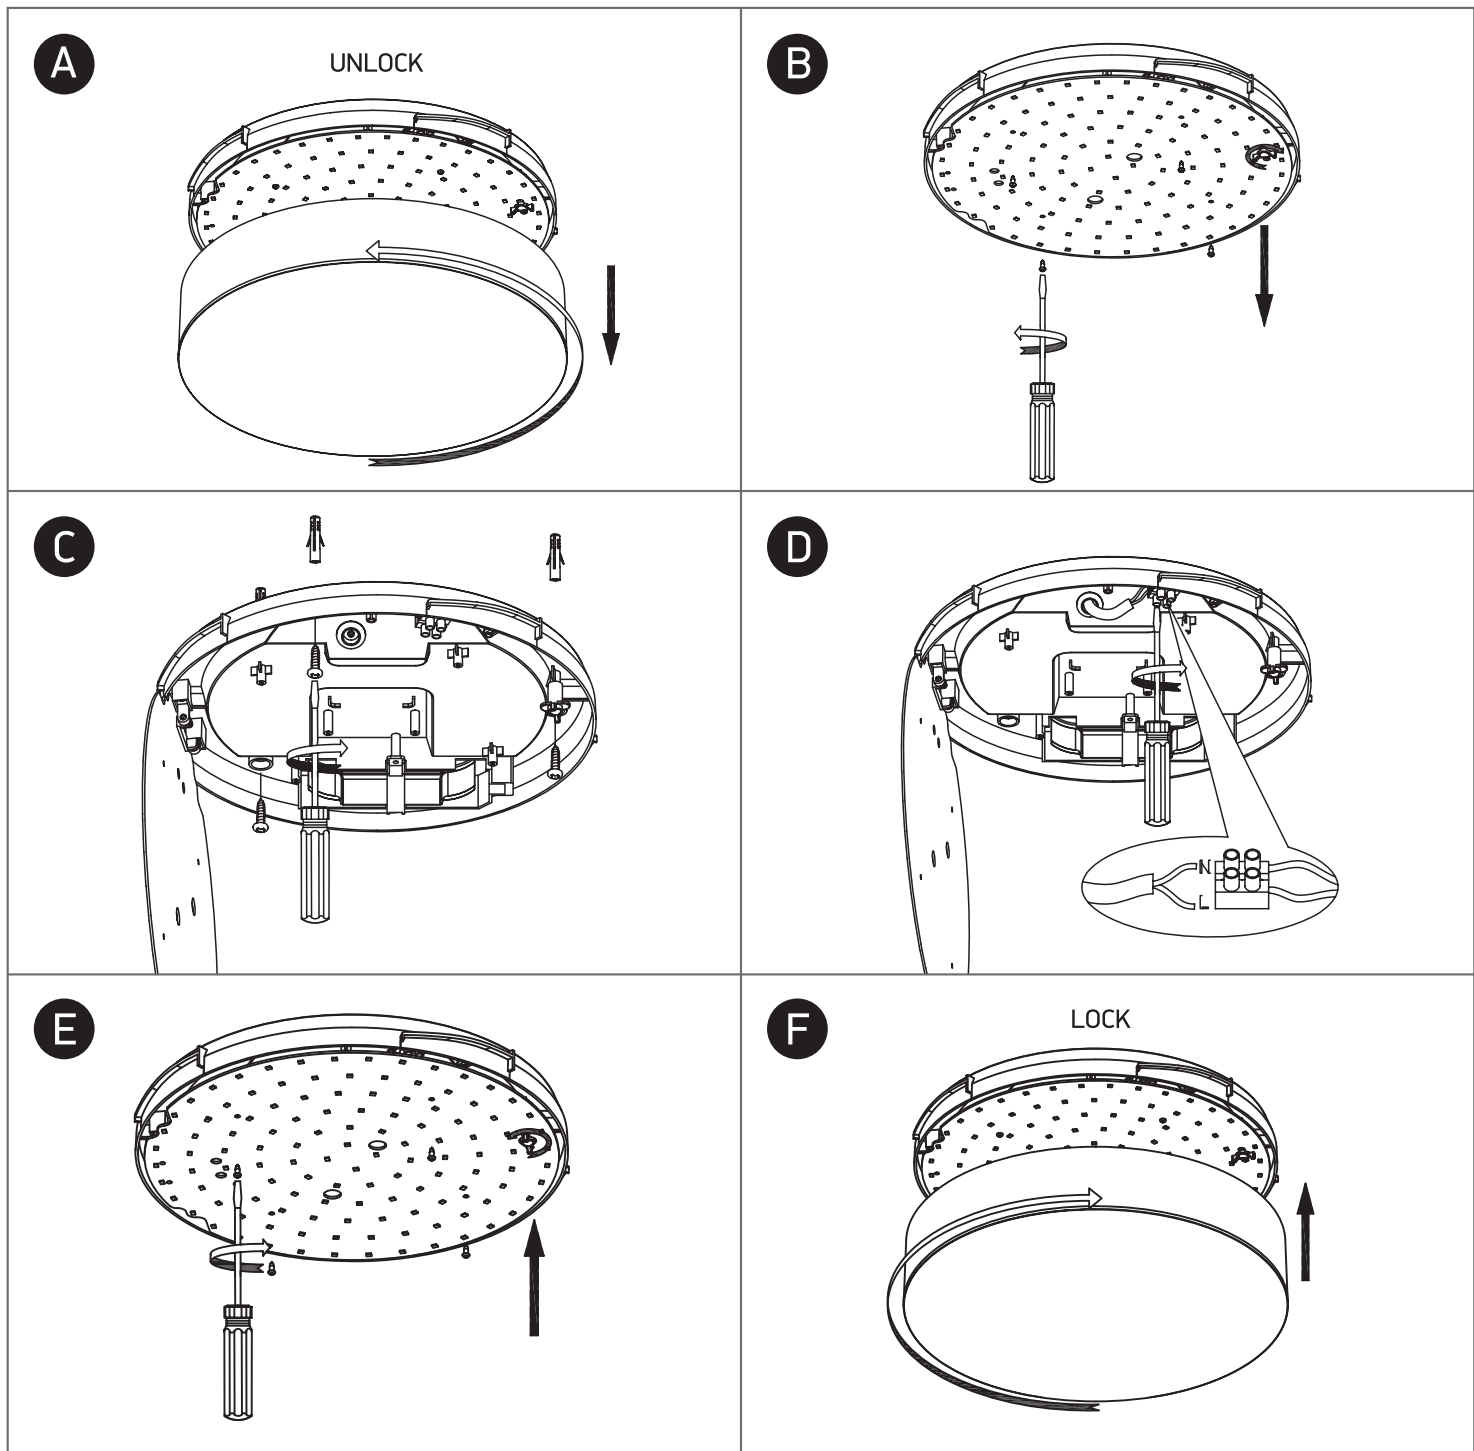

INSTALLATION MANUAL

67390

ecolight

230V | SMD 2835 | 21W | IP65 | ABS + PC
Complete with 500mA driver.

80
CRI

one
LIGHT

Warnings:

1. Make sure that the product is installed properly before connecting to electricity.
2. Do not cover the fitting.
3. Maintenance and installation should only be carried out by a professional electrician.