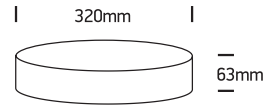

INSTALLATION MANUAL

67390

ecolight

230V | SMD 2835 | 21W | IP65 | ABS + PC
Complete with 500mA driver.

80
CRI

one
LIGHT

Warnings:

1. Make sure that the product is installed properly before connecting to electricity.
2. Do not cover the fitting.
3. Maintenance and installation should only be carried out by a professional electrician.