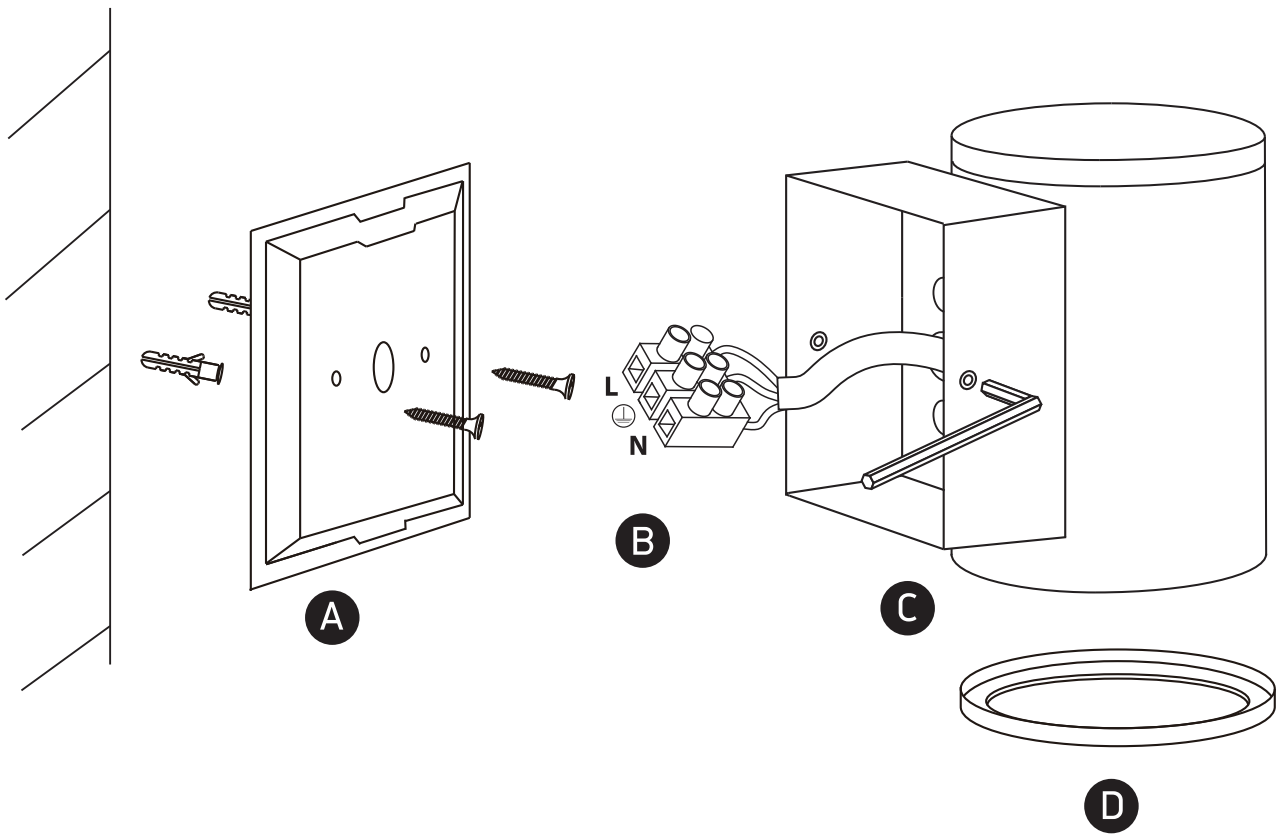

# INSTALLATION MANUAL

67400A

100-240V | MR16 | GU10 | 10W | IP54 | Die cast