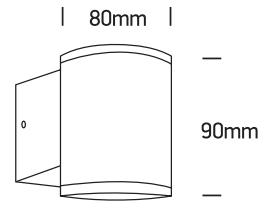

# INSTALLATION MANUAL

67400A

100-240V | MR16 | GU10 | 10W | IP54 | Die cast