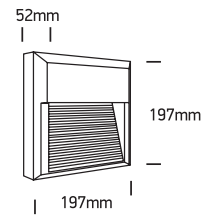

INSTALLATION MANUAL

67430A

ecolight

DARK LIGHT

80 CRI

230V | SMD 2835 | 8W | IP65 | ABS + PC
Complete with 300mA driver.

Warnings:

1. Make sure that the product is installed properly before connecting to electricity.
2. Do not cover the fitting.
3. Maintenance and installation should only be carried out by a professional electrician.