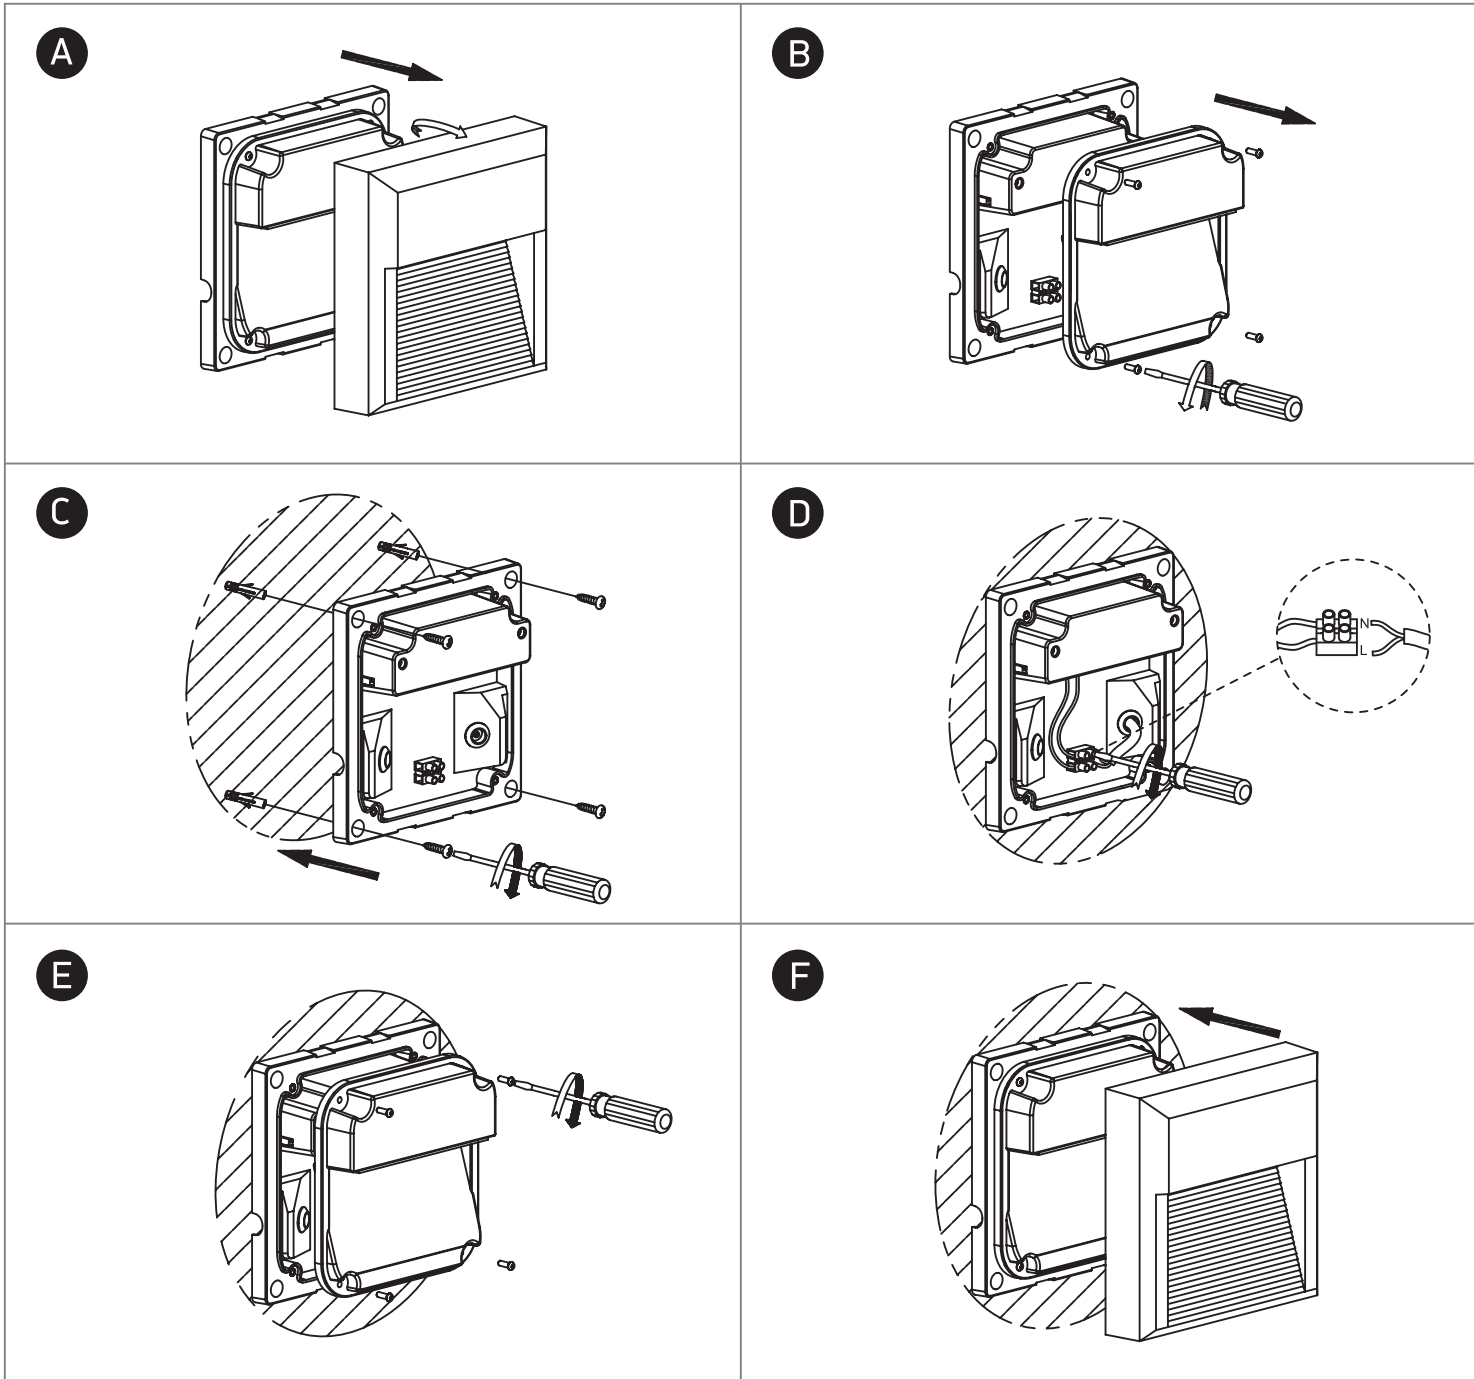

INSTALLATION MANUAL

67430A

ecolight

DARK LIGHT

80 CRI

230V | SMD 2835 | 8W | IP65 | ABS + PC
Complete with 300mA driver.

Warnings:

1. Make sure that the product is installed properly before connecting to electricity.
2. Do not cover the fitting.
3. Maintenance and installation should only be carried out by a professional electrician.