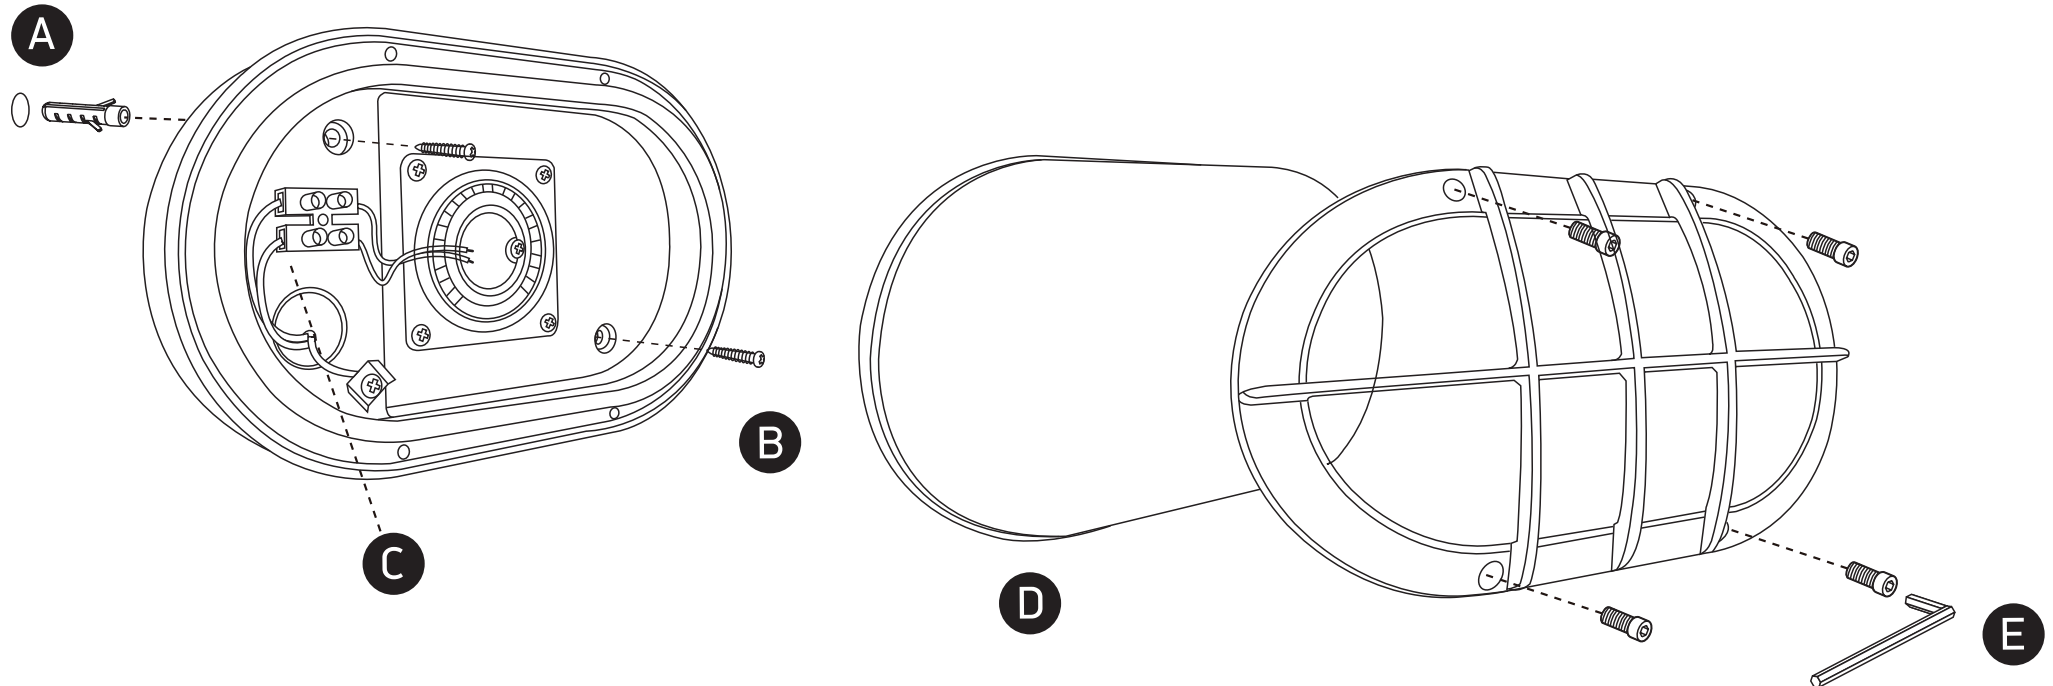

INSTALLATION MANUAL

67442C

ecolight

230V | SMD 2835 | 10W | IP54 | Die cast

AC LED.

80
CRI

Warnings:

1. Make sure that the product is installed properly before connecting to electricity.
2. Do not cover the fitting.
3. Maintenance and installation should only be carried out by a professional electrician.