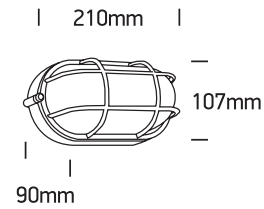

INSTALLATION MANUAL

67444C

ecolight

230V | SMD 2835 | 10W | IP54 | Die cast

AC LED.

80
CRI

Warnings:

1. Make sure that the product is installed properly before connecting to electricity.
2. Do not cover the fitting.
3. Maintenance and installation should only be carried out by a professional electrician.