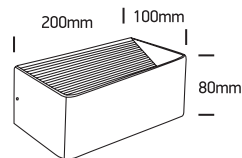

INSTALLATION MANUAL

67466B

ecolight

230V | SMD 2835 | 6W | IP20 | Aluminium

Complete with 300mA driver.

80
CRI

one
LIGHT