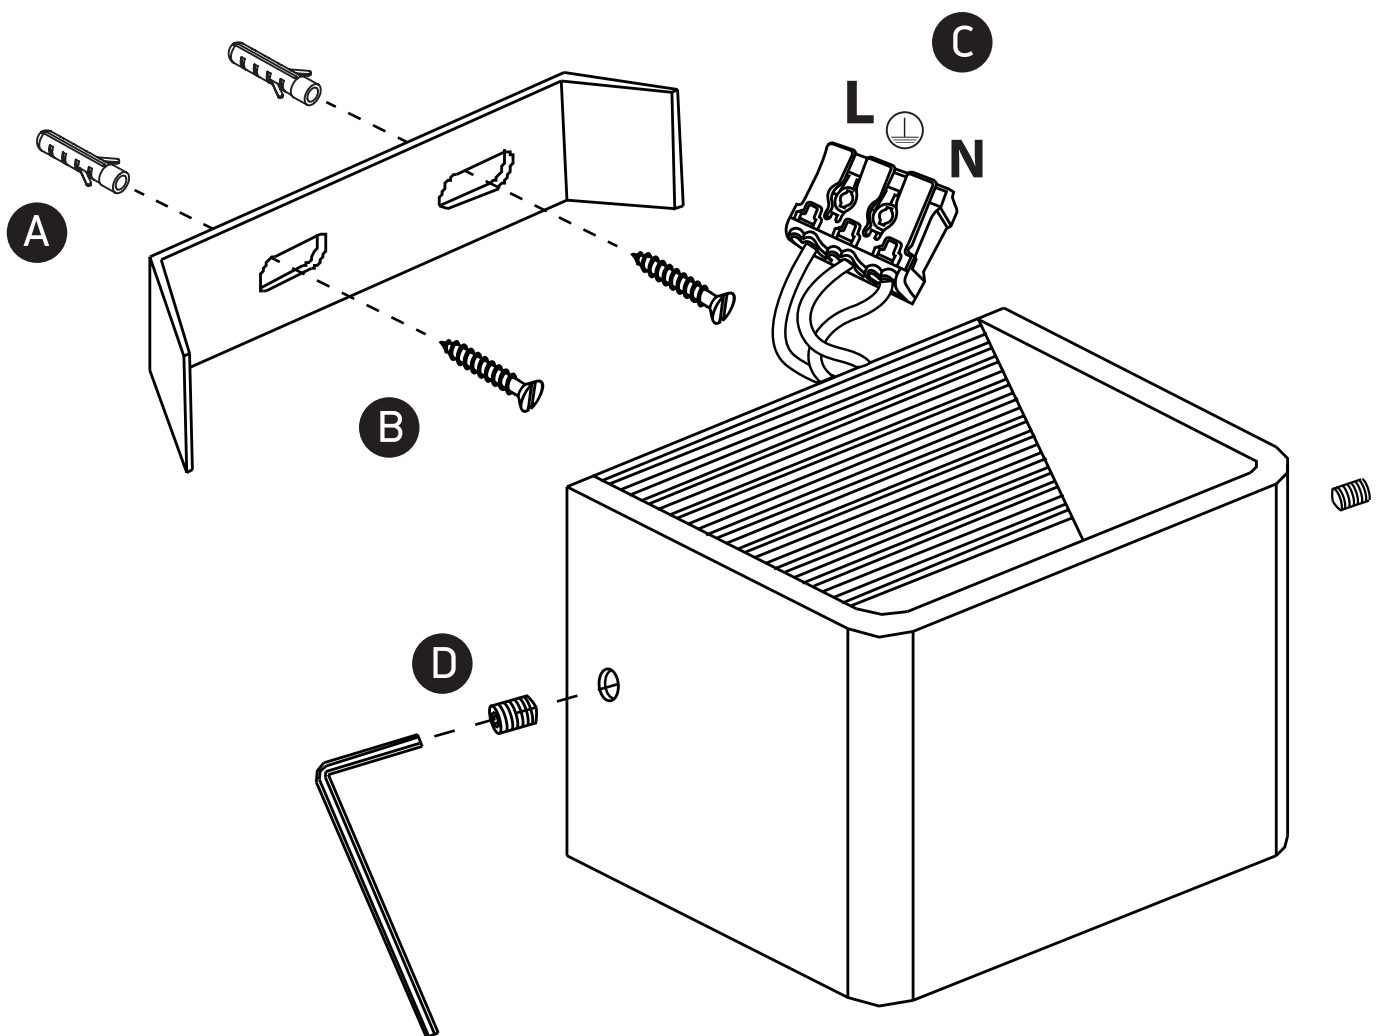

# INSTALLATION MANUAL

67466A

ecolight

230V | SMD 2835 | 6W | IP20 | Aluminium

Complete with 300mA driver.

80  
CRI

one  
LIGHT

## Warnings:

1. Make sure that the product is installed properly before connecting to electricity.
2. Do not cover the fitting.
3. Maintenance and installation should only be carried out by a professional electrician.

# INSTALLATION MANUAL

67466B

ecolight

230V | SMD 2835 | 6W | IP20 | Aluminium

Complete with 300mA driver.

80  
CRI

one  
LIGHT

# INSTALLATION MANUAL

67466C

ecolight

230V | SMD 2835 | 12W | IP20 | Aluminium

Complete with 300mA driver.

80  
CRI

one  
LIGHT