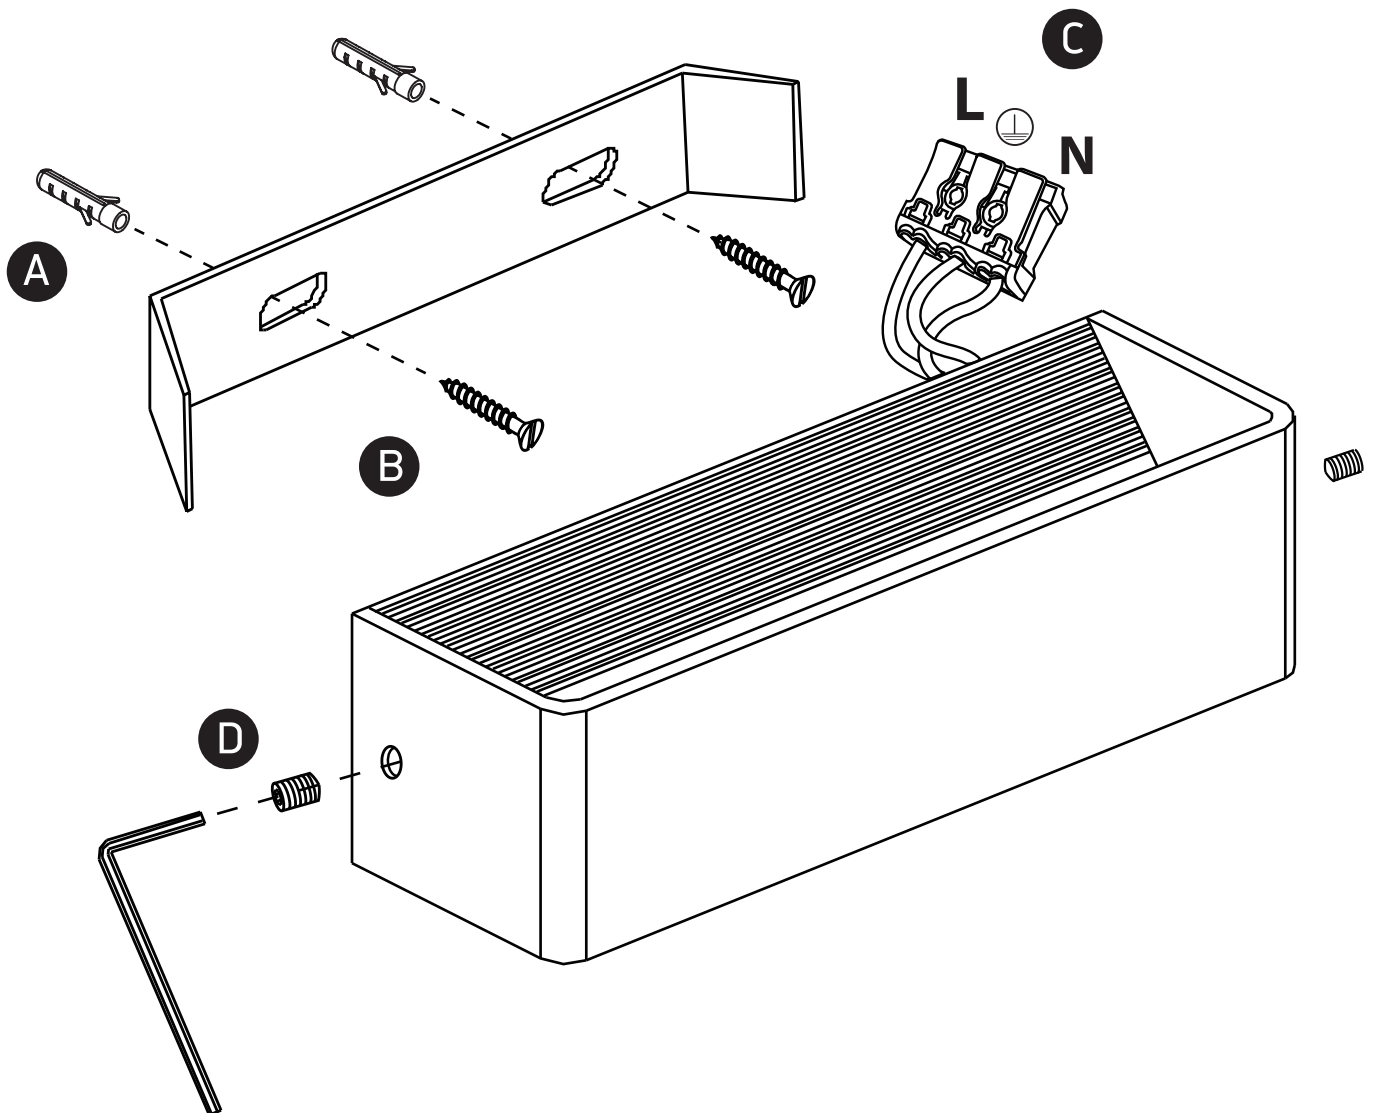

# INSTALLATION MANUAL

67466C

ecolight

230V | SMD 2835 | 12W | IP20 | Aluminium

Complete with 300mA driver.

80  
CRI

one  
LIGHT