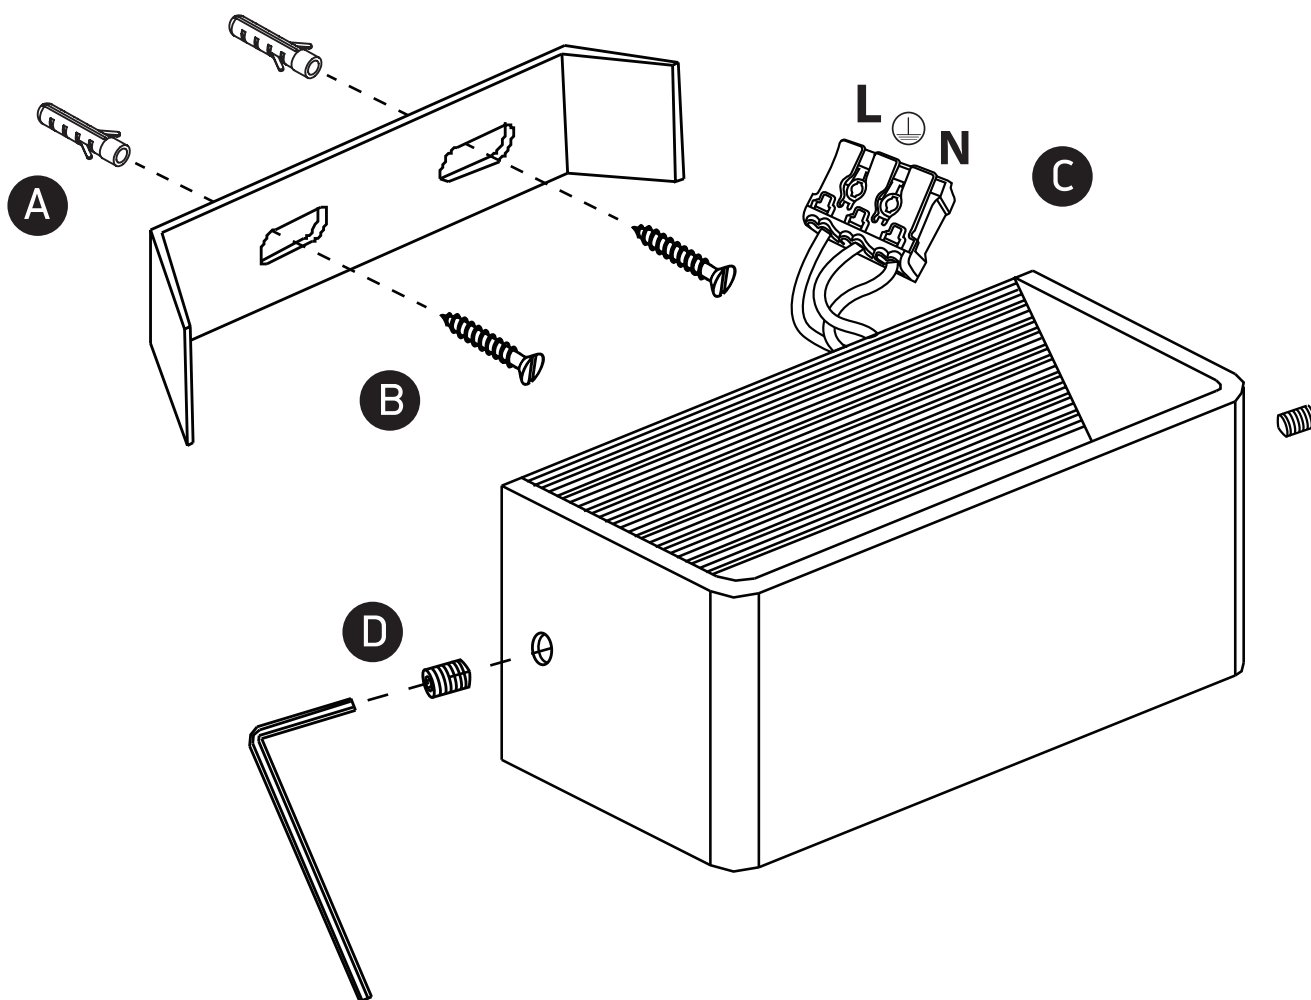

# INSTALLATION MANUAL

67466B

ecolight

230V | SMD 2835 | 6W | IP20 | Aluminium

Complete with 300mA driver.

80  
CRI

one  
LIGHT

# INSTALLATION MANUAL

67466C

ecolight

230V | SMD 2835 | 12W | IP20 | Aluminium

Complete with 300mA driver.

80  
CRI

one  
LIGHT