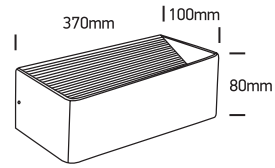

INSTALLATION MANUAL

67466C

ecolight

230V | SMD 2835 | 12W | IP20 | Aluminium

Complete with 300mA driver.

80
CRI

one
LIGHT