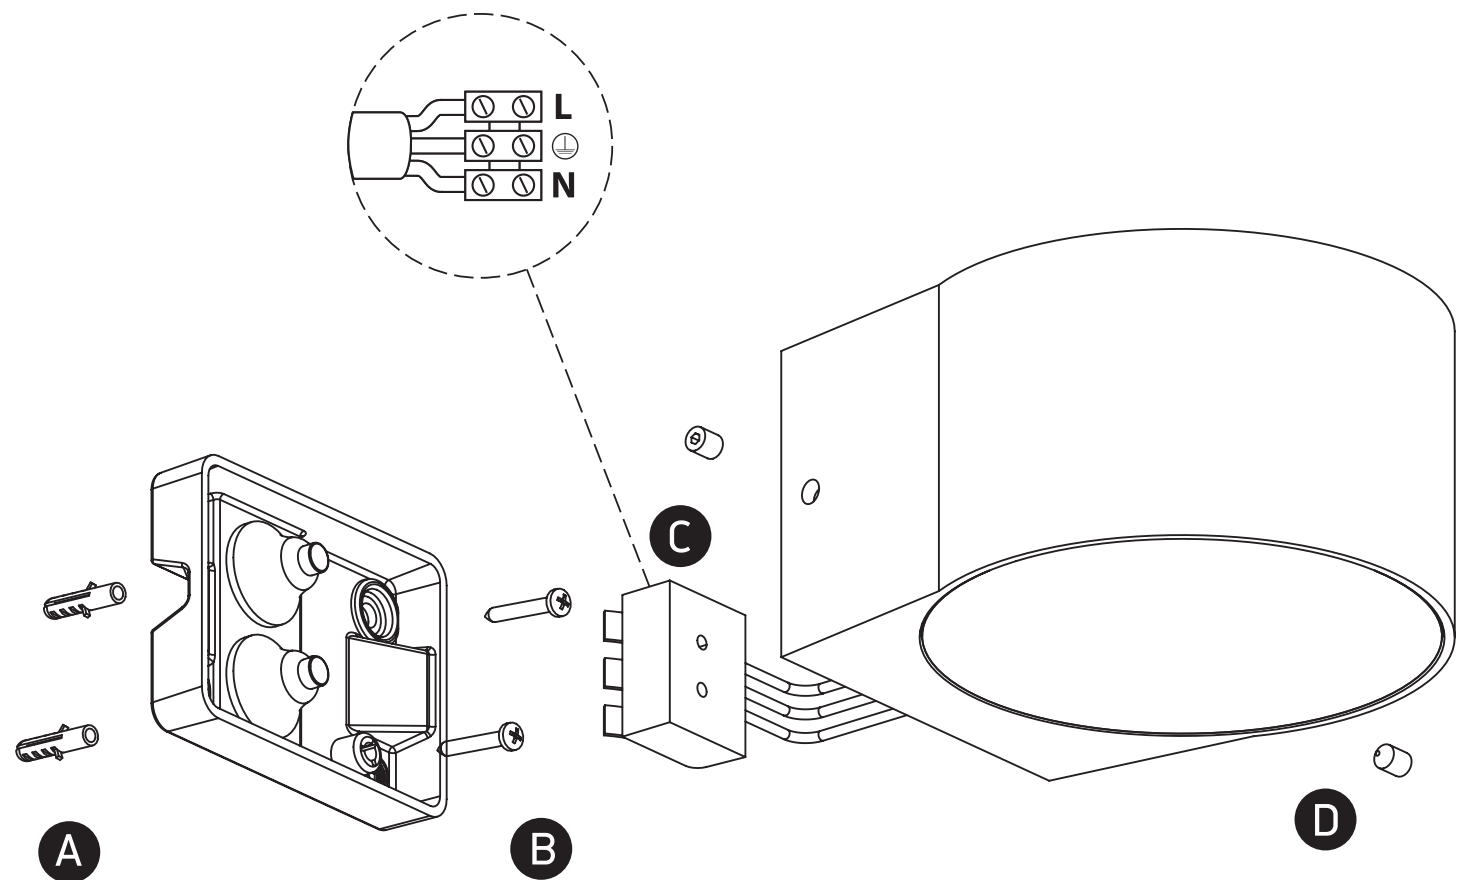

## 67480A & 67480B

**ecolight**

**67480A:**  
230V | COB LED | 6W | IP65 | Die cast  
Complete with 500mA driver.

**67480B:**  
230V | COB LED | 2x6W | IP65 | Die cast  
Complete with 500mA driver.

**80  
CRI**