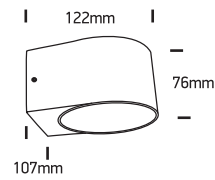

## 67480A & 67480B

**ecolight**

**67480A:**  
230V | COB LED | 6W | IP65 | Die cast  
Complete with 500mA driver.

**67480B:**  
230V | COB LED | 2x6W | IP65 | Die cast  
Complete with 500mA driver.

**80  
CRI**