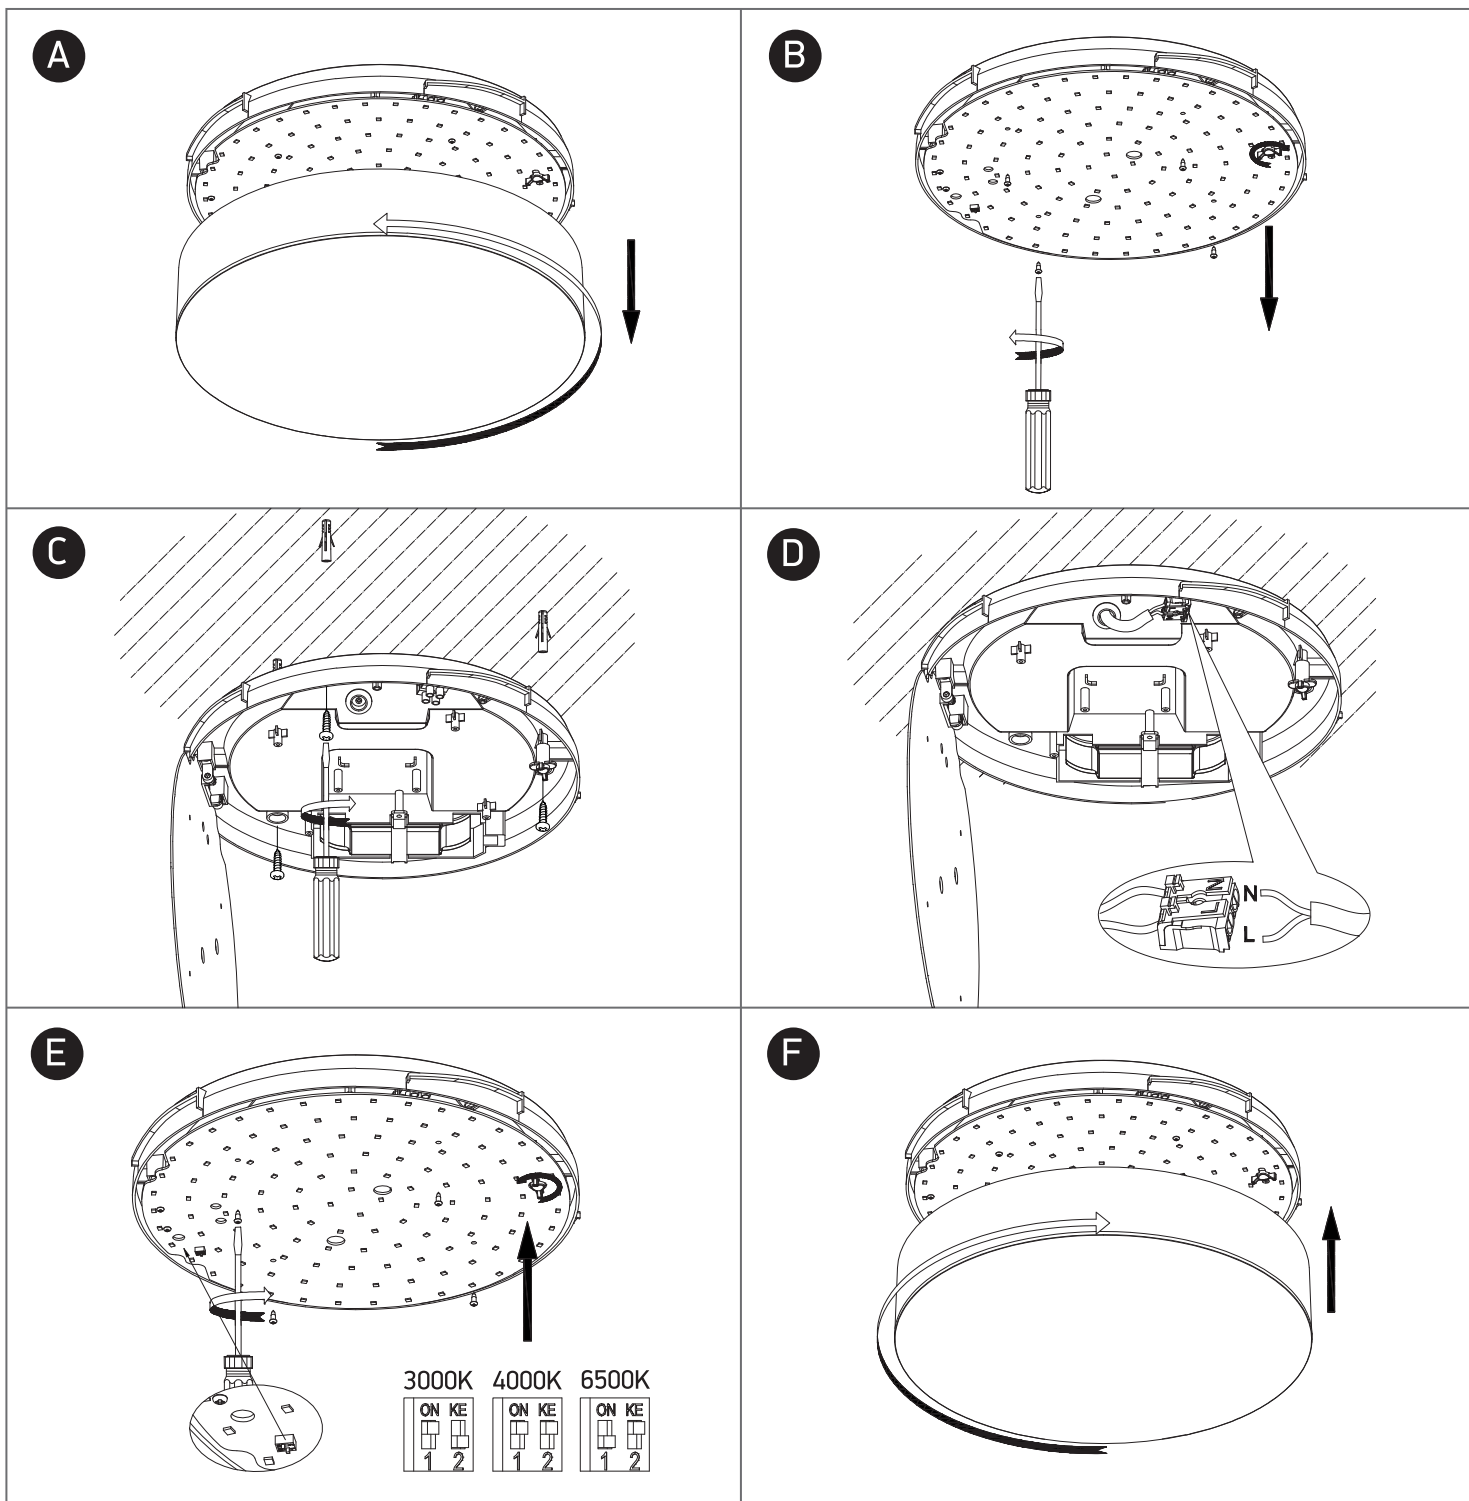

INSTALLATION MANUAL

67498

80
CRI

230V | SMD 2835 | CCT Adjustable | 20W | IP65 | ABS + PC

Warnings:

1. Make sure that the product is installed properly before connecting to electricity.
2. Do not cover the fitting.
3. Maintenance and installation should only be carried out by a professional electrician.