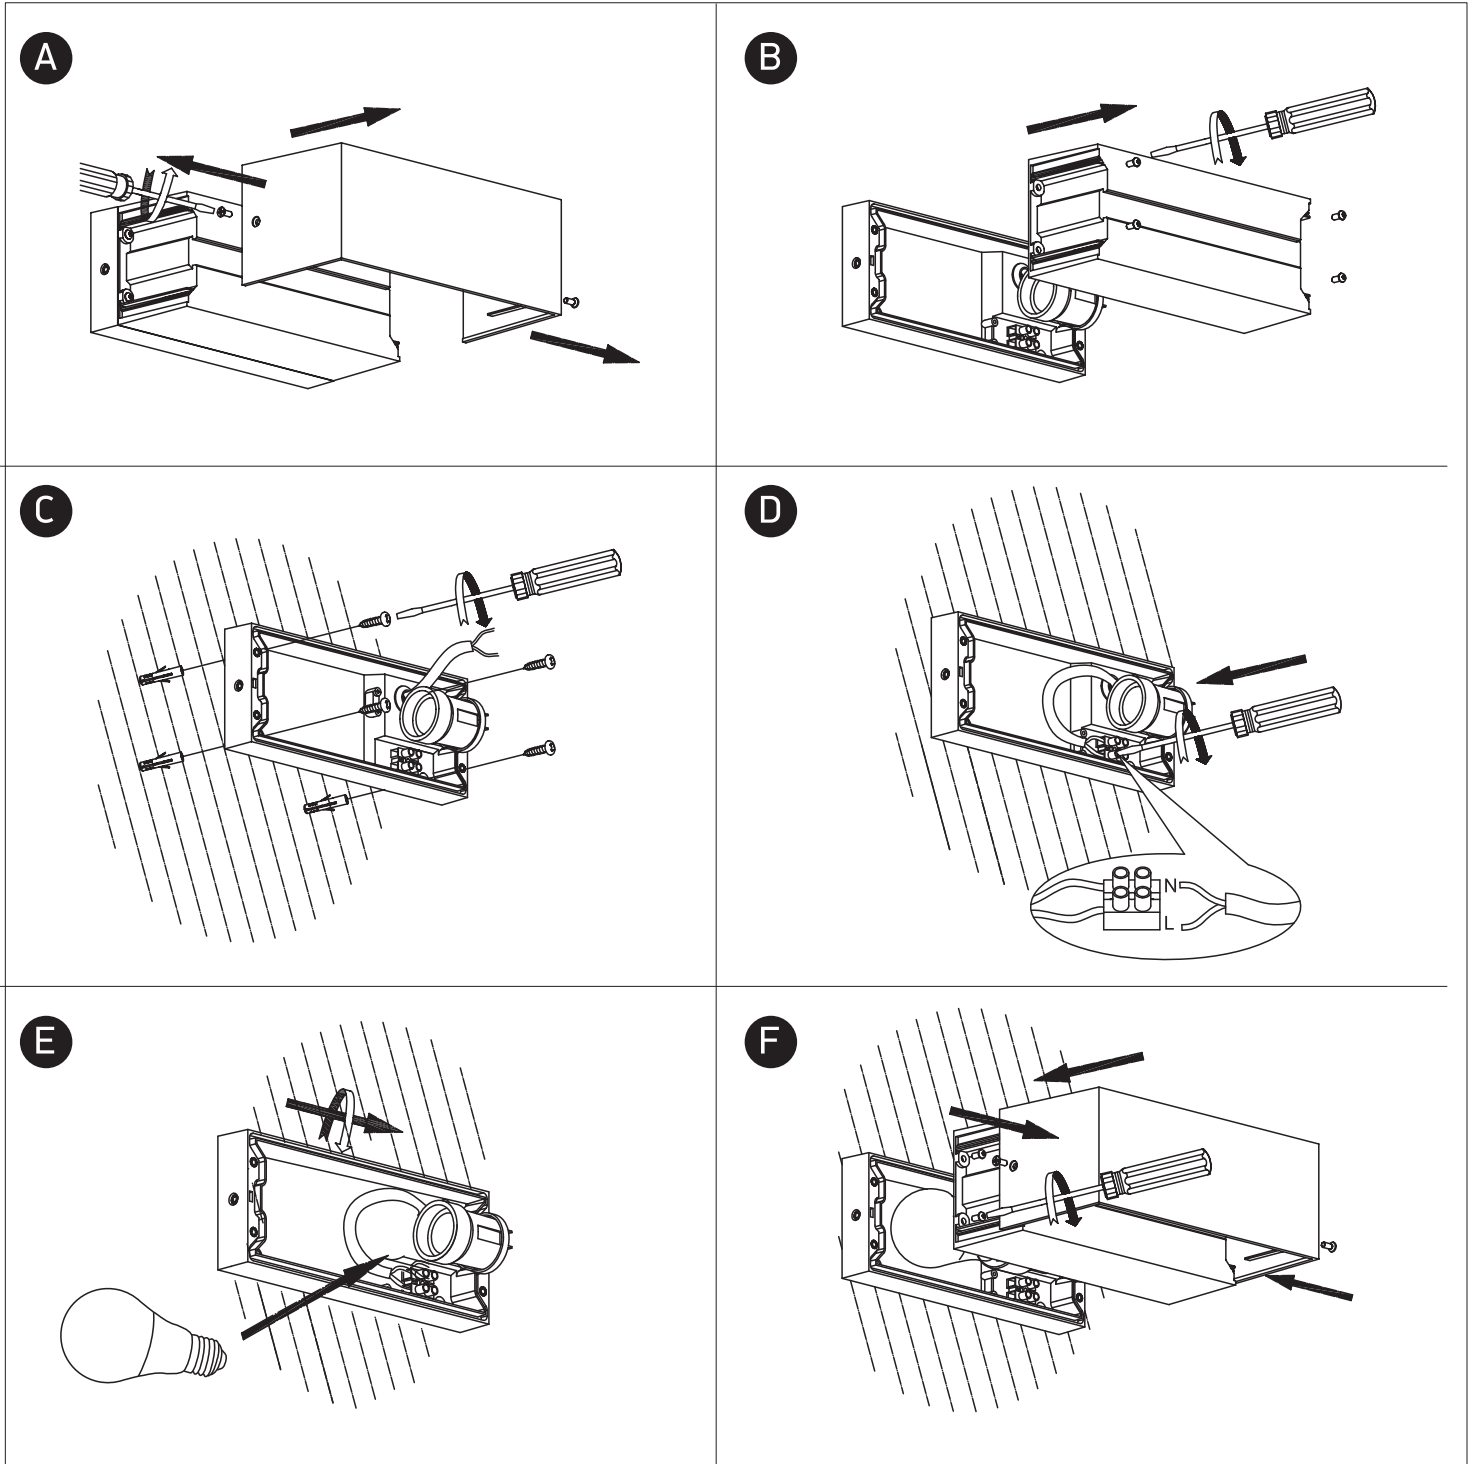

INSTALLATION MANUAL

67518

100-240V | E27 | 12W | IP65 | ABS + PC

Warnings:

1. Make sure that the product is installed properly before connecting to electricity.
2. Do not cover the fitting.
3. Maintenance and installation should only be carried out by a professional electrician.