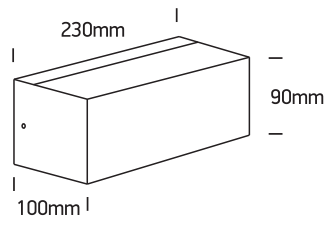

INSTALLATION MANUAL

67518

100-240V | E27 | 12W | IP65 | ABS + PC

Warnings:

1. Make sure that the product is installed properly before connecting to electricity.
2. Do not cover the fitting.
3. Maintenance and installation should only be carried out by a professional electrician.