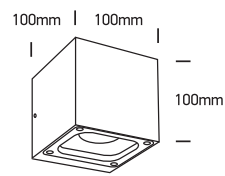

# INSTALLATION MANUAL

67524A

**ecolight**

IK<sup>10</sup>

NOT DIMMABLE

230V | COB LED | 6W | IP65 | Die cast

Complete with 500mA driver.

80 CRI