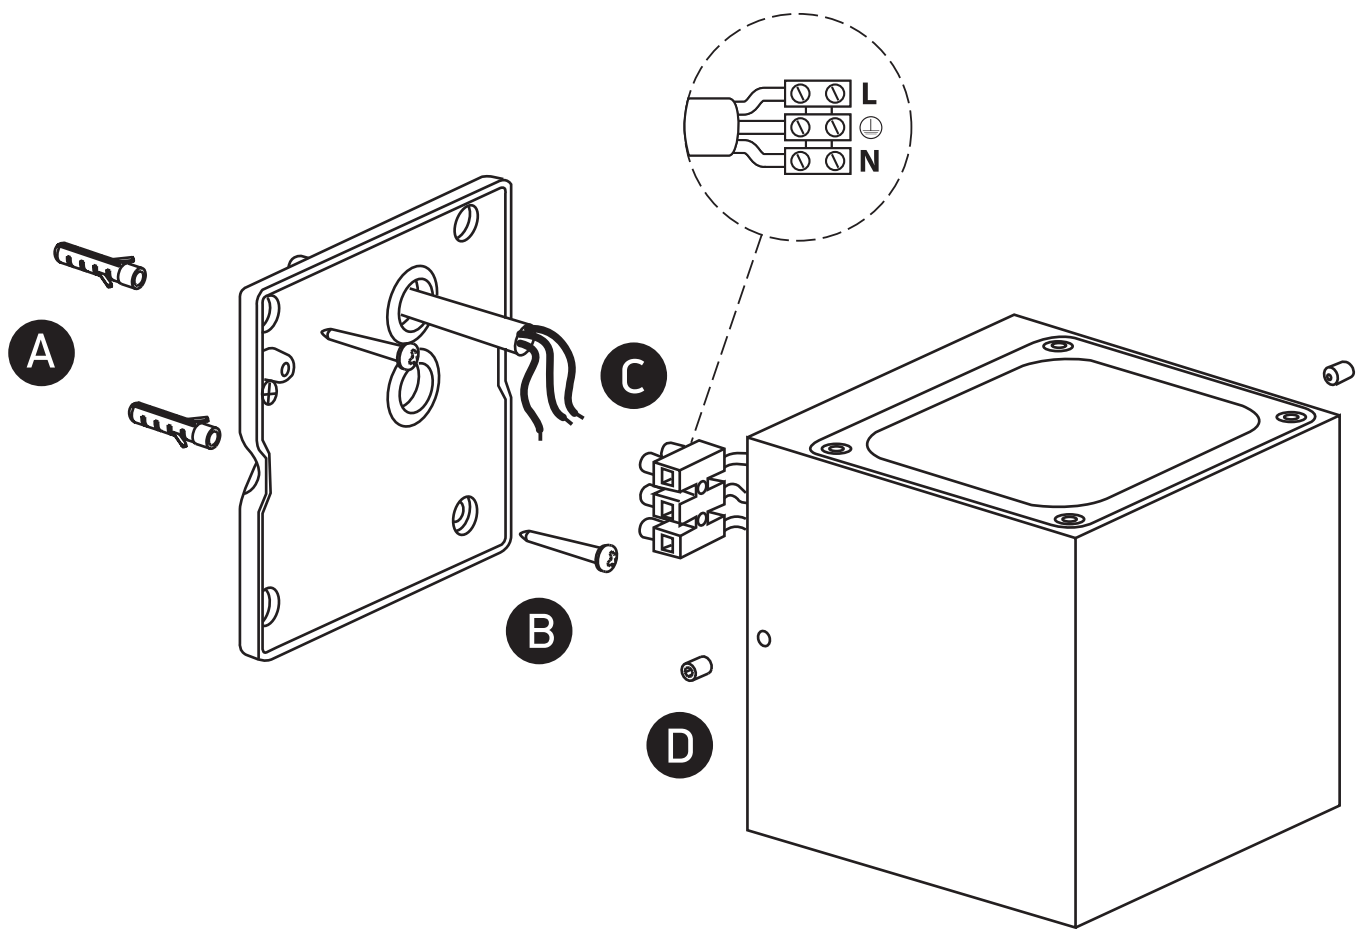

# INSTALLATION MANUAL

67524A

**ecolight**

IK<sup>10</sup>

NOT DIMMABLE

230V | COB LED | 6W | IP65 | Die cast

Complete with 500mA driver.

80 CRI

## Warnings:

1. Make sure that the product is installed properly before connecting to electricity.
2. Do not cover the fitting.
3. Maintenance and installation should only be carried out by a professional electrician.