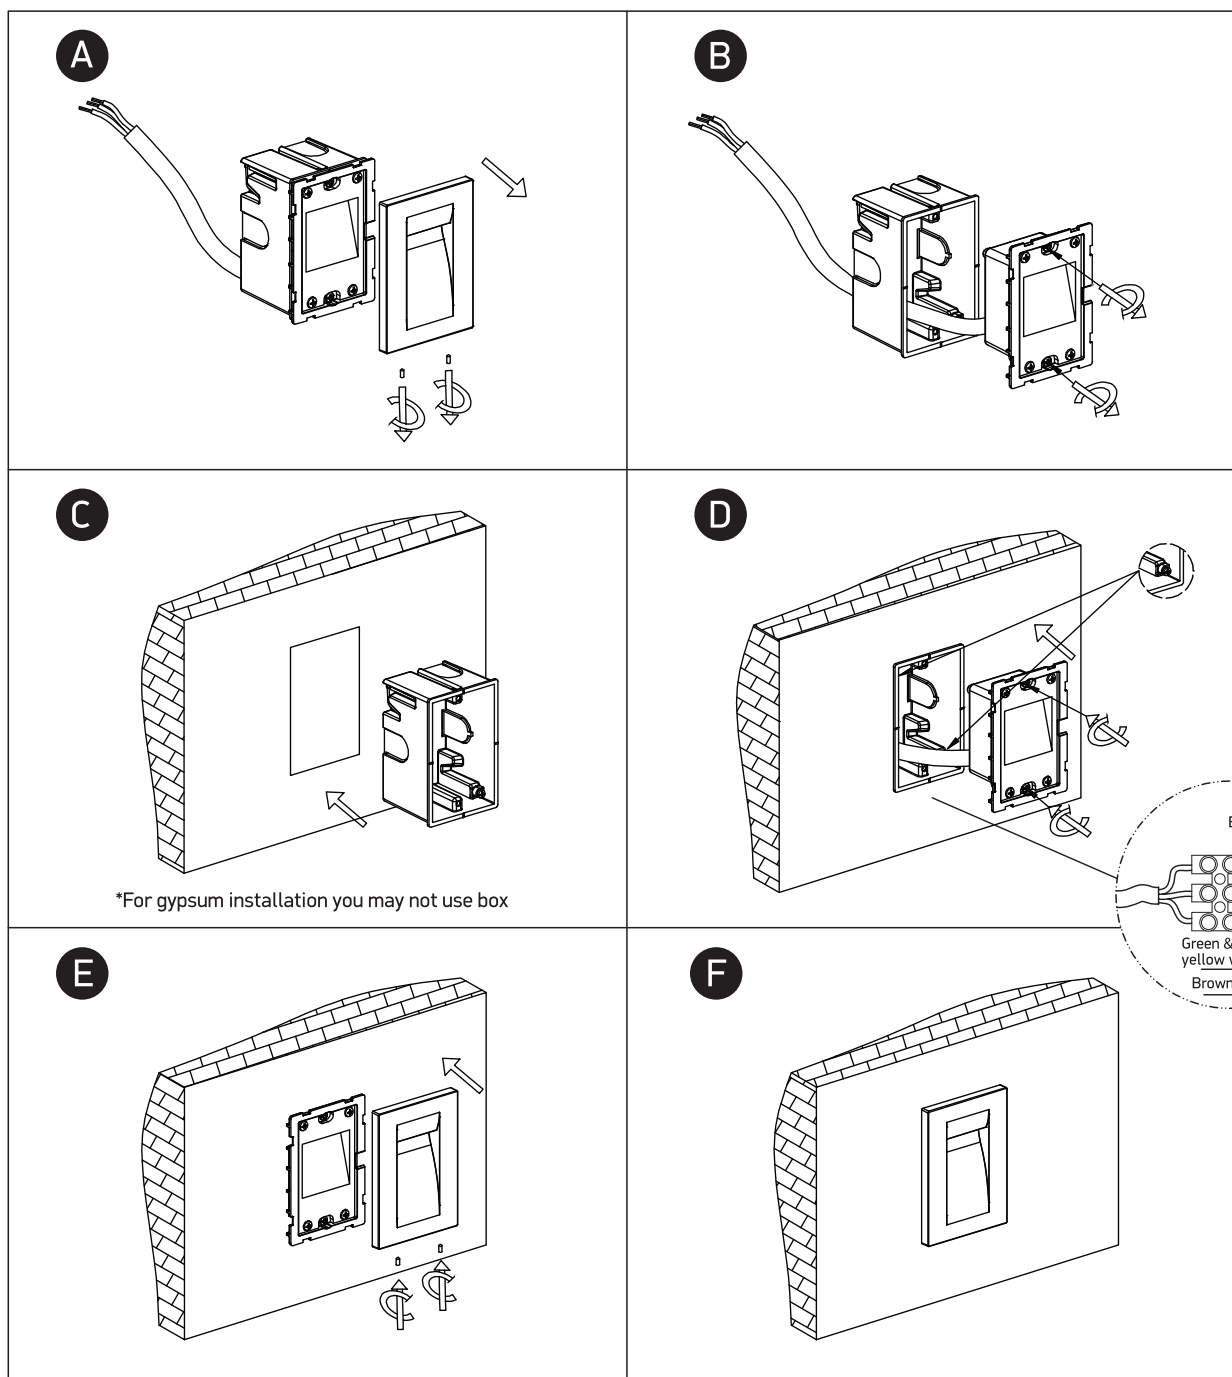

INSTALLATION MANUAL

68062

ecolight

80
CRI

100-240V | 3,6W | IP65 | Die cast

Complete with driver.
Supplied with box for
concrete installation.

62x
97mm
Concrete
installation

60x
95mm
Gypsum
installation

65mm

one
LIGHT

Warnings:

1. Make sure that the product is installed properly before connecting to electricity.
2. Do not cover the fitting.
3. Maintenance and installation should only be carried out by a professional electrician.