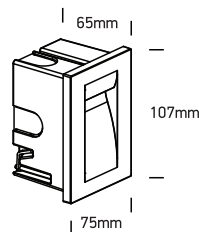

INSTALLATION MANUAL

68062

ecolight

80
CRI

100-240V | 3,6W | IP65 | Die cast

Complete with driver.
Supplied with box for
concrete installation.

62x
97mm
Concrete
installation

60x
95mm
Gypsum
installation

65mm

one
LIGHT