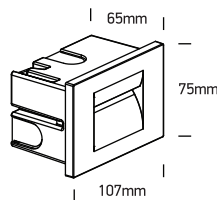

INSTALLATION MANUAL

68064

ecolight

80
CRI

one
LIGHT

100-240V | 3,6W | IP65 | Die cast

Complete with driver.
Supplied with box for
concrete installation.

97x
62mm
Concrete
installation