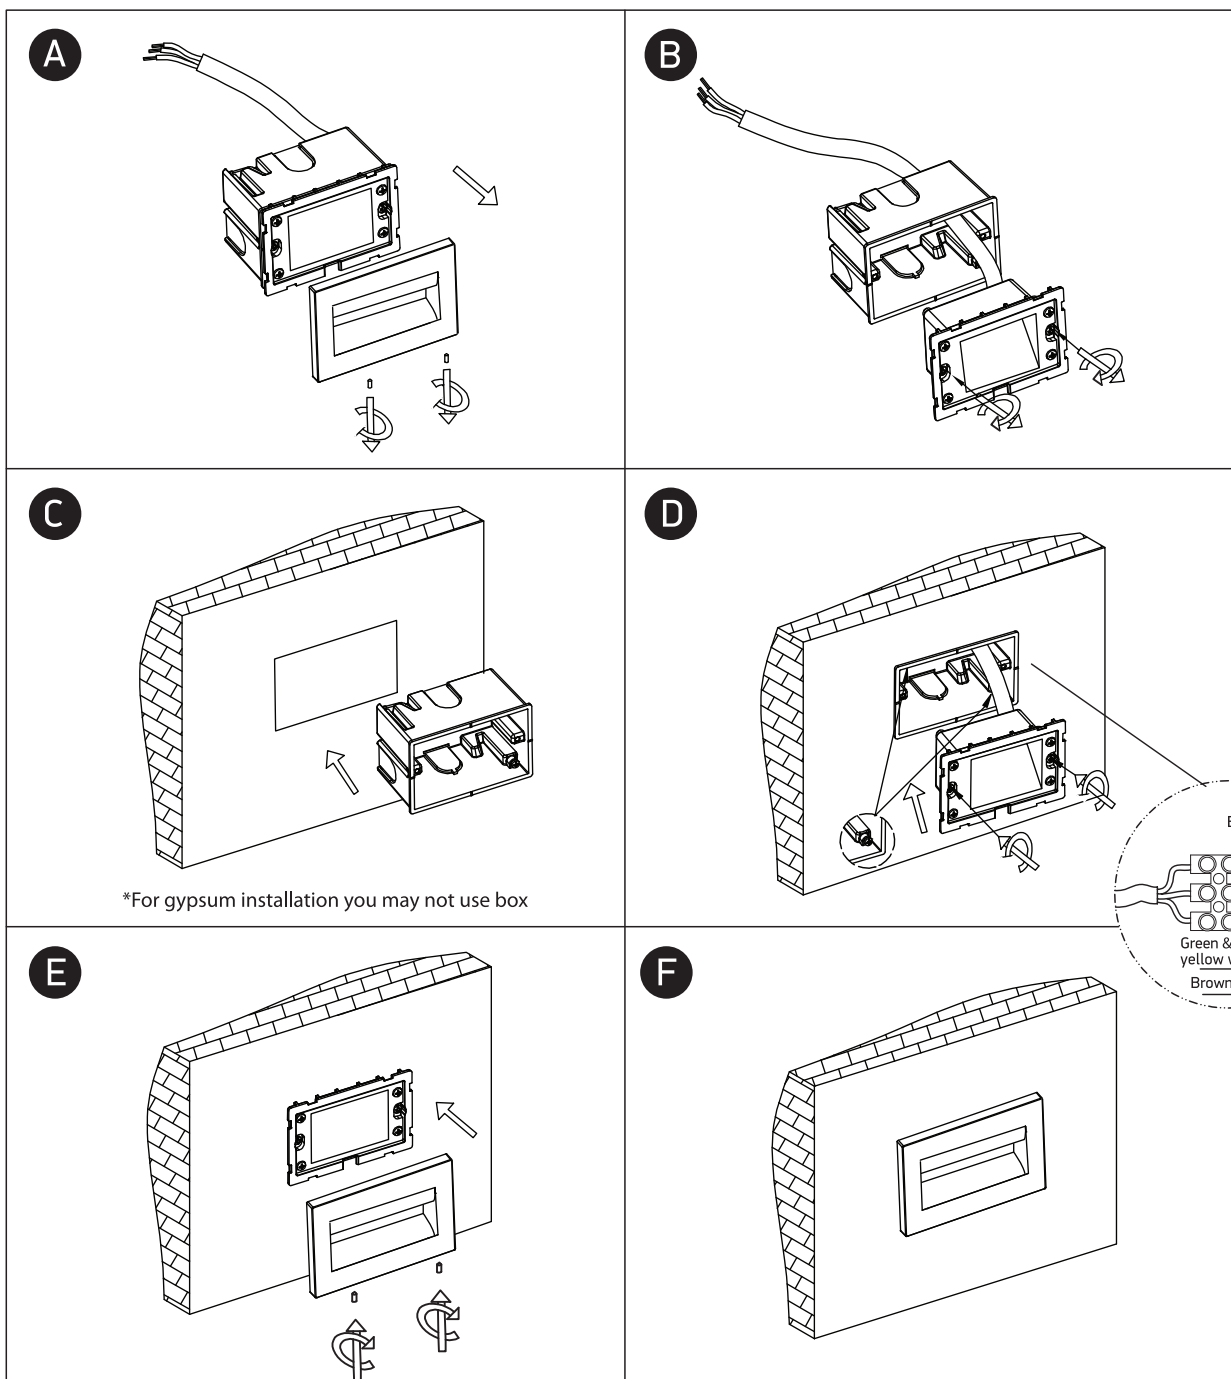

INSTALLATION MANUAL

68064

ecolight

80
CRI

one
LIGHT

100-240V | 3,6W | IP65 | Die cast

Complete with driver.
Supplied with box for
concrete installation.

97x
62mm
Concrete
installation

95x
60mm
Gypsum
installation

65mm

Warnings:

1. Make sure that the product is installed properly before connecting to electricity.
2. Do not cover the fitting.
3. Maintenance and installation should only be carried out by a professional electrician.