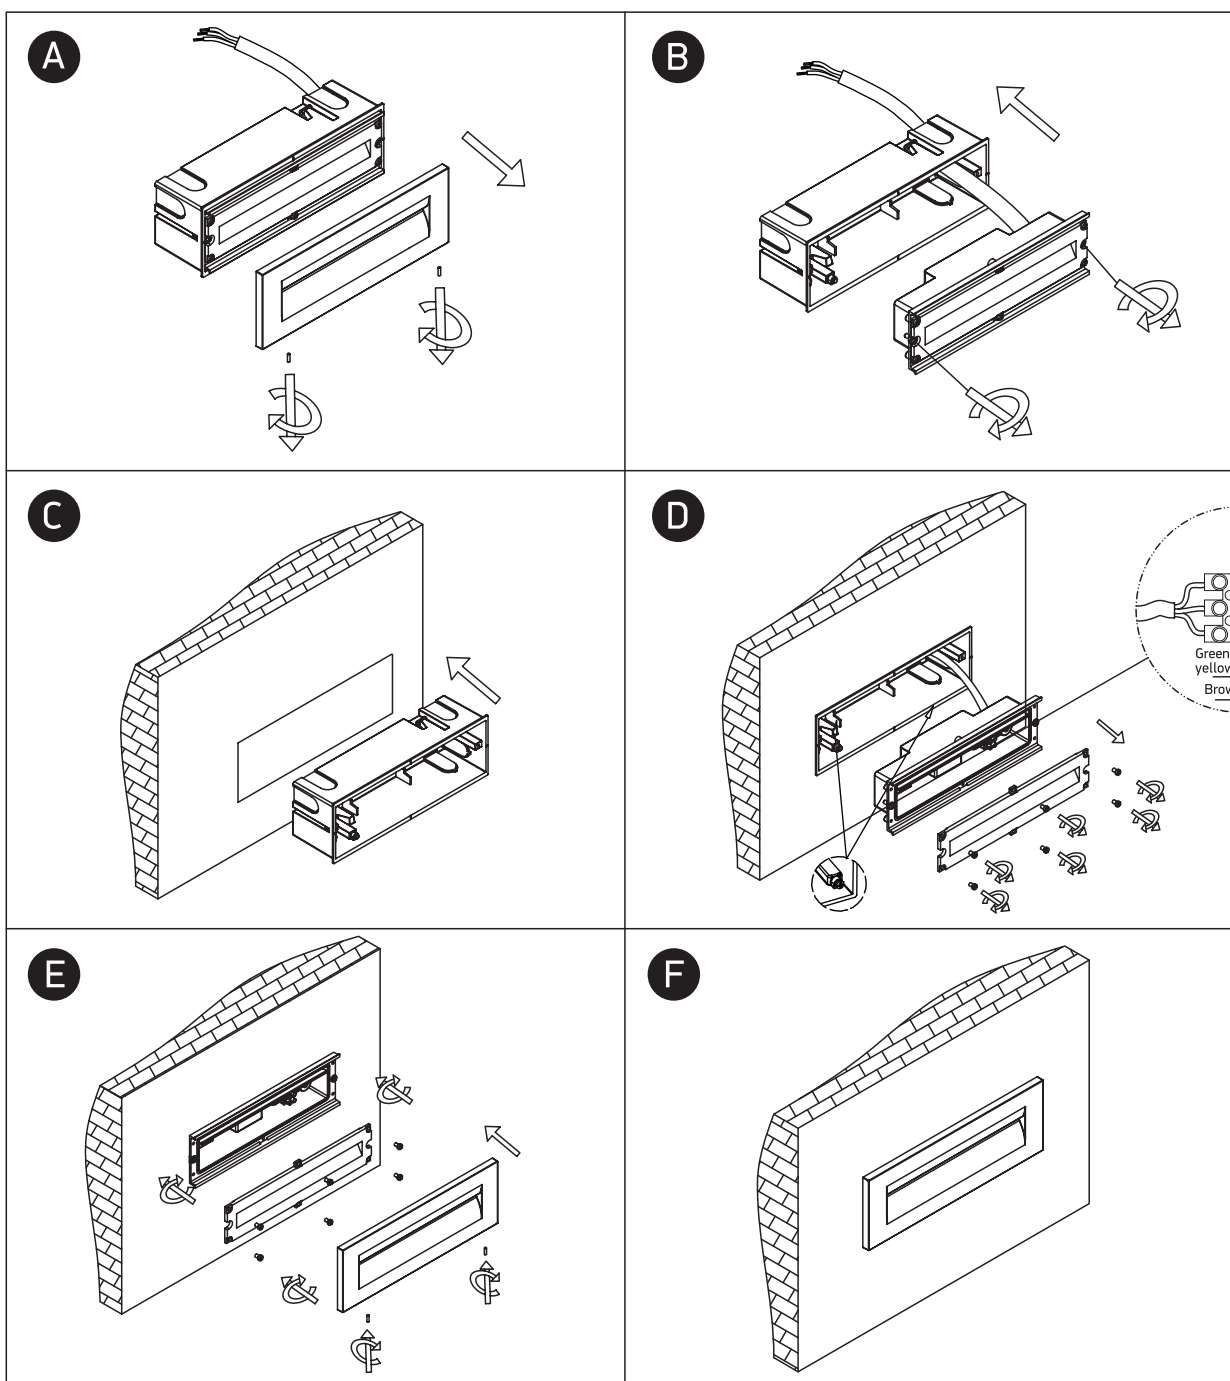

INSTALLATION MANUAL

68066

ecolight

80 CRI

100-240V | SMD LED | 8,5W | IP65 | Die cast

Complete with driver.
Supplied with box for
concrete installation.

one
LIGHT

Warnings: