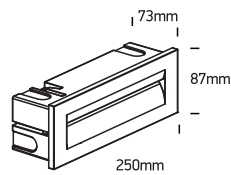

INSTALLATION MANUAL

68066

ecolight

80 CRI

100-240V | SMD LED | 8,5W | IP65 | Die cast

Complete with driver.
Supplied with box for
concrete installation.

one
LIGHT

Warnings: