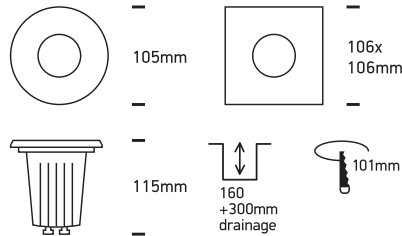

# INSTALLATION MANUAL

69006G, 69008G

100-240V | MR16 | GU10 | 35W | IP67 | Stainless steel 316