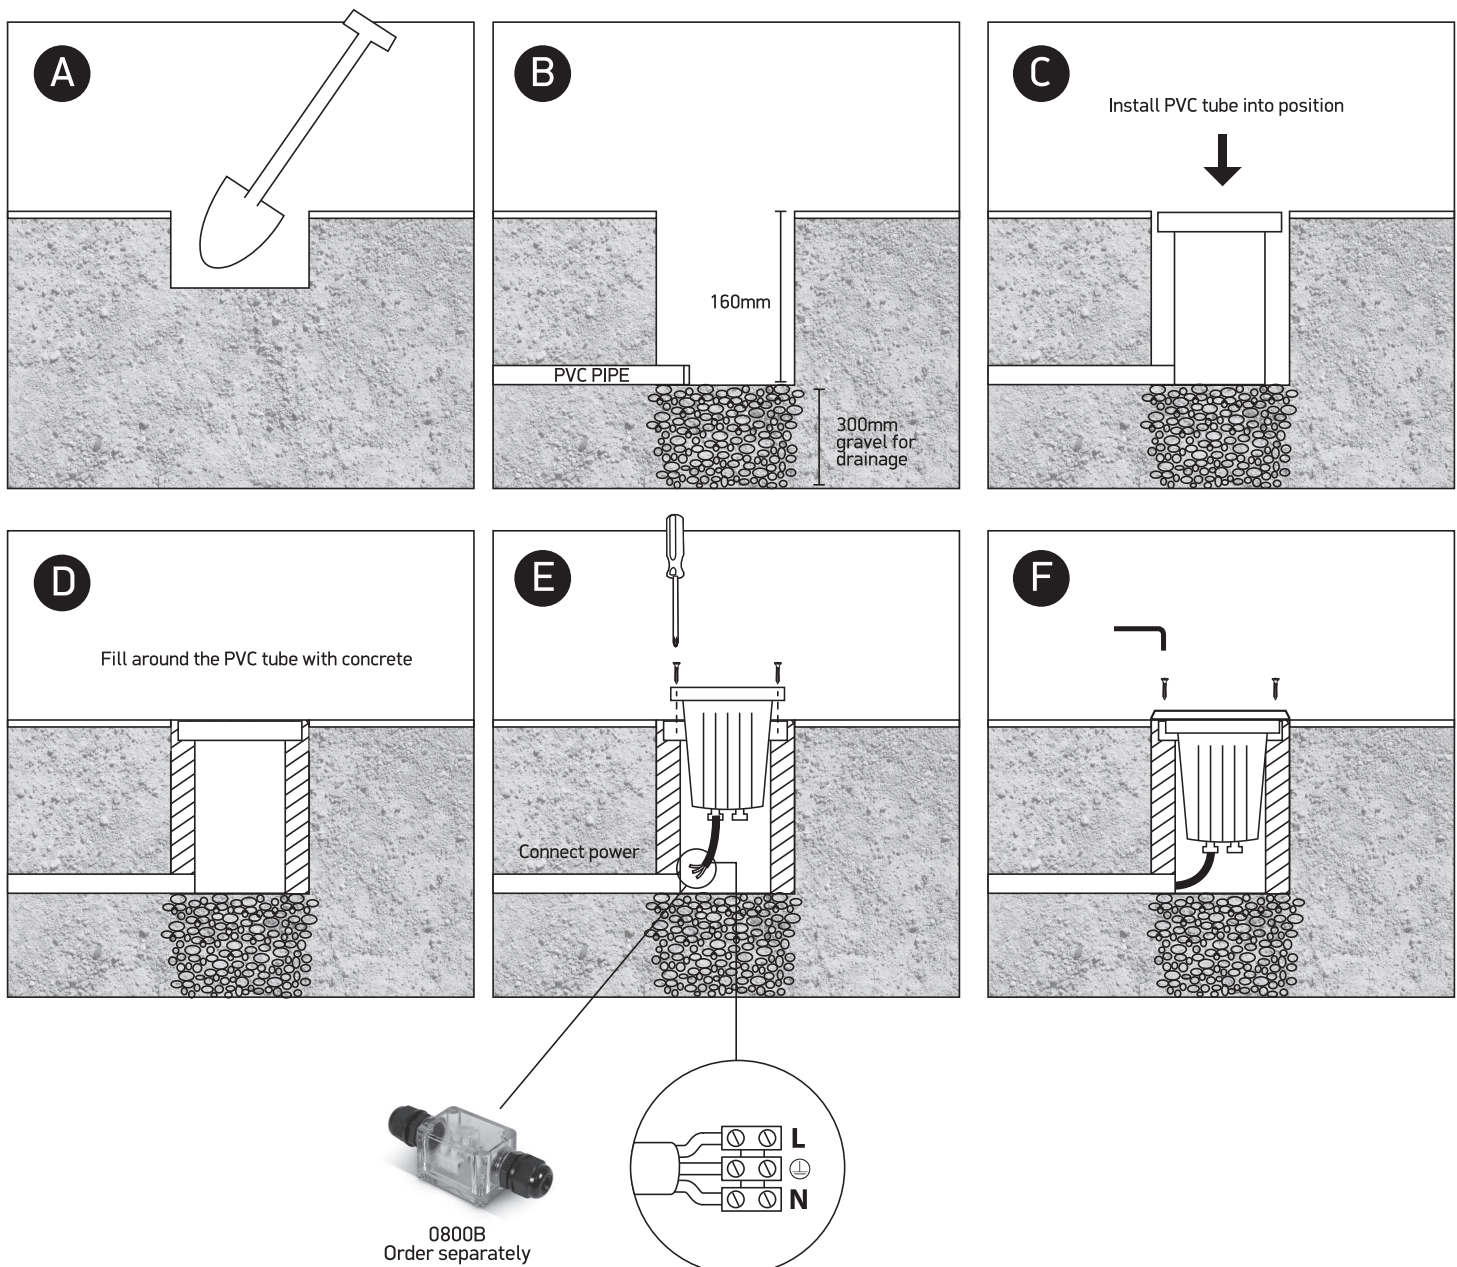

# INSTALLATION MANUAL

69006G, 69008G

100-240V | MR16 | GU10 | 35W | IP67 | Stainless steel 316

## Warnings:

1. Make sure that the product is installed properly before connecting to electricity.
2. Do not cover the fitting.
3. Maintenance and installation should only be carried out by a professional electrician.