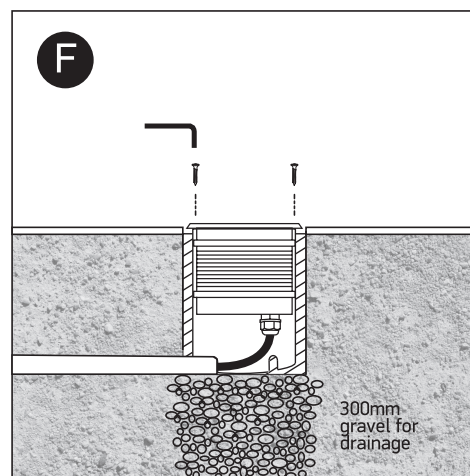

INSTALLATION MANUAL

69050

ecceinground

230V | AC LED | 20W | IP67 | Stainless steel 316

Removable honeycomb.

80 CRI

0800B
Order separately.

Warnings: