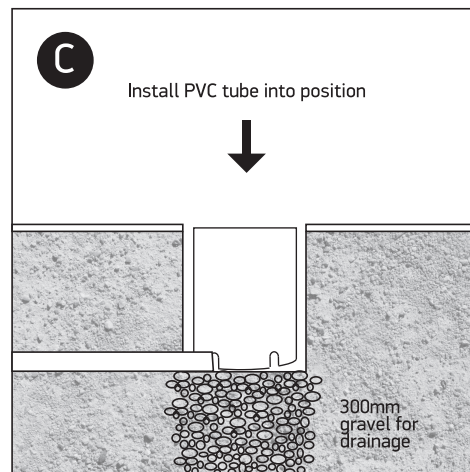

INSTALLATION MANUAL

69050

ecceinground

230V | AC LED | 20W | IP67 | Stainless steel 316

Removable honeycomb.

80 CRI

0800B
Order separately.

Warnings: