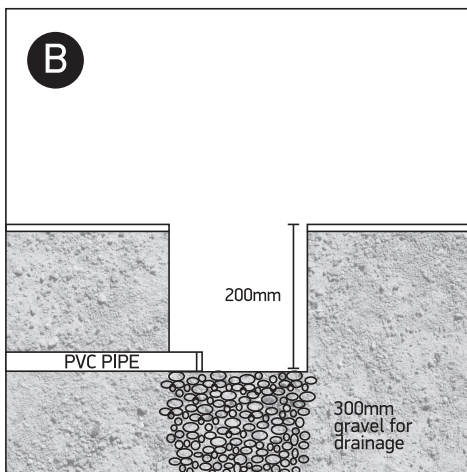

INSTALLATION MANUAL

69050

ecceinground

230V | AC LED | 20W | IP67 | Stainless steel 316

Removable honeycomb.

80 CRI

0800B
Order separately.

Warnings: