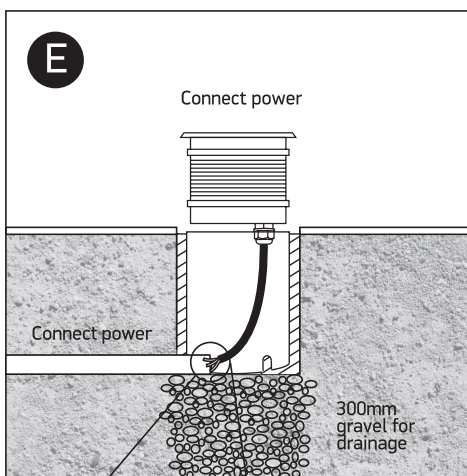

INSTALLATION MANUAL

69050

ecceinground

230V | AC LED | 20W | IP67 | Stainless steel 316

Removable honeycomb.

80 CRI

0800B
Order separately.

Warnings: