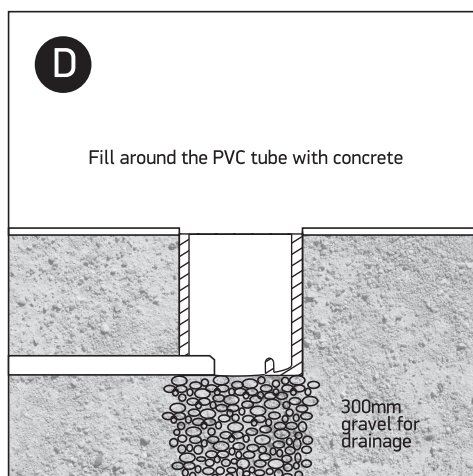

INSTALLATION MANUAL

69050

ecceinground

230V | AC LED | 20W | IP67 | Stainless steel 316

Removable honeycomb.

80 CRI

0800B
Order separately.

Warnings: