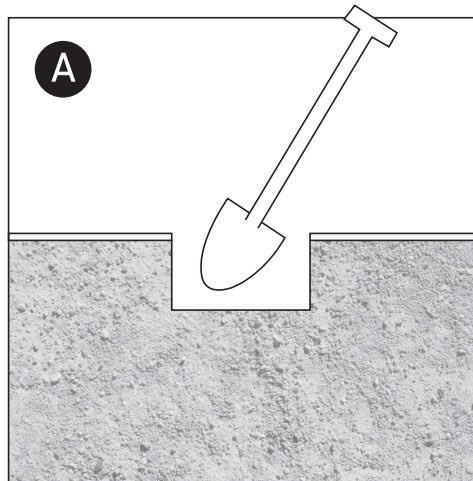

INSTALLATION MANUAL

69050

ecceinground

230V | AC LED | 20W | IP67 | Stainless steel 316

Removable honeycomb.

80 CRI

0800B
Order separately.

Warnings: