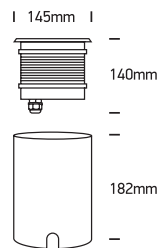

INSTALLATION MANUAL

69050

ecceinground

230V | AC LED | 20W | IP67 | Stainless steel 316

Removable honeycomb.

80 CRI

0800B
Order separately.

Warnings: