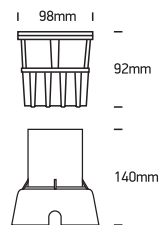

INSTALLATION MANUAL

69060

ecoinground

100-240V | LED | 6W | IP67 | Trimless | Die cast
Complete with 500mA driver / Complete with honeycomb.

Warnings:

1. Make sure that the product is installed properly before connecting to electricity.
2. Do not cover the fitting.
3. Maintenance and installation should only be carried out by a professional electrician.