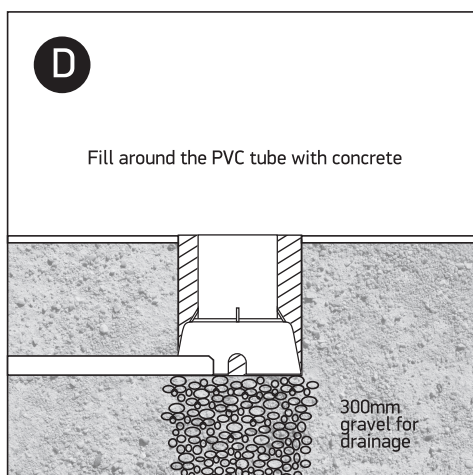

INSTALLATION MANUAL

69060

ecoinground

100-240V | LED | 6W | IP67 | Trimless | Die cast
Complete with 500mA driver / Complete with honeycomb.

Warnings:

1. Make sure that the product is installed properly before connecting to electricity.
2. Do not cover the fitting.
3. Maintenance and installation should only be carried out by a professional electrician.