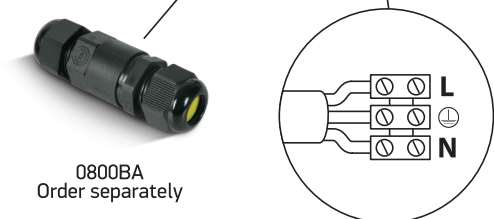

INSTALLATION MANUAL

69060

ecoinground

100-240V | LED | 6W | IP67 | Trimless | Die cast
Complete with 500mA driver / Complete with honeycomb.

Warnings:

1. Make sure that the product is installed properly before connecting to electricity.
2. Do not cover the fitting.
3. Maintenance and installation should only be carried out by a professional electrician.