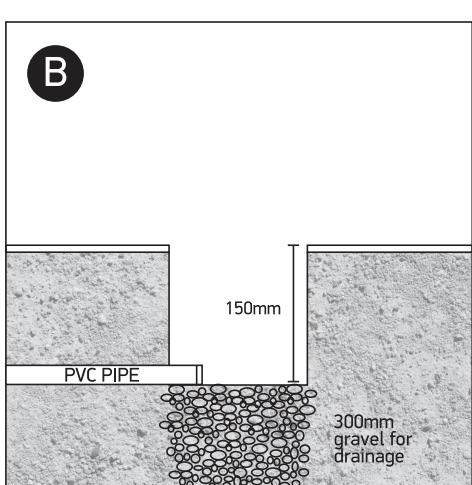

INSTALLATION MANUAL

69060

ecoinground

100-240V | LED | 6W | IP67 | Trimless | Die cast
Complete with 500mA driver / Complete with honeycomb.

Warnings:

1. Make sure that the product is installed properly before connecting to electricity.
2. Do not cover the fitting.
3. Maintenance and installation should only be carried out by a professional electrician.