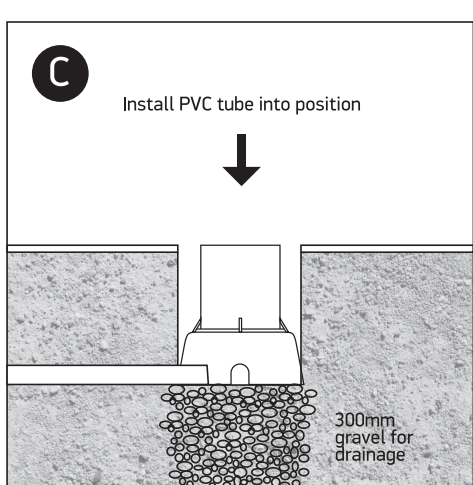

INSTALLATION MANUAL

69060

ecoinground

100-240V | LED | 6W | IP67 | Trimless | Die cast
Complete with 500mA driver / Complete with honeycomb.

Warnings:

1. Make sure that the product is installed properly before connecting to electricity.
2. Do not cover the fitting.
3. Maintenance and installation should only be carried out by a professional electrician.