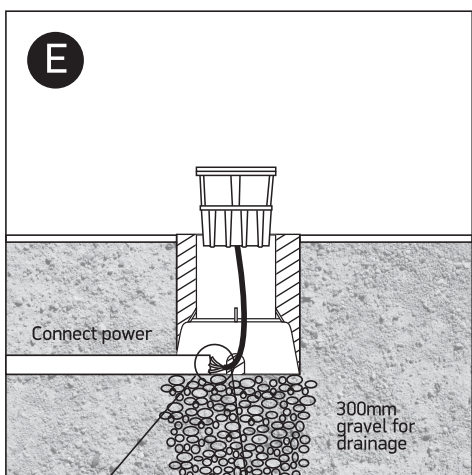

INSTALLATION MANUAL

69060

ecoinground

100-240V | LED | 6W | IP67 | Trimless | Die cast
Complete with 500mA driver / Complete with honeycomb.

Warnings:

1. Make sure that the product is installed properly before connecting to electricity.
2. Do not cover the fitting.
3. Maintenance and installation should only be carried out by a professional electrician.