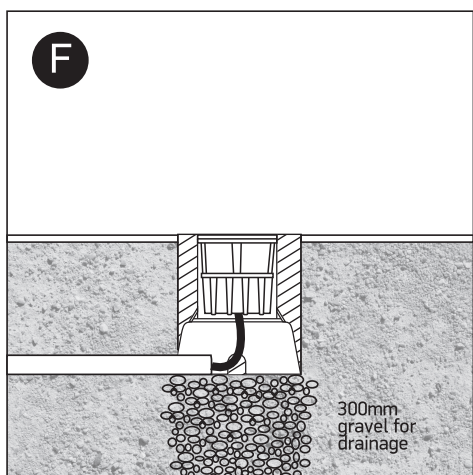

INSTALLATION MANUAL

69060

ecoinground

100-240V | LED | 6W | IP67 | Trimless | Die cast
Complete with 500mA driver / Complete with honeycomb.

Warnings:

1. Make sure that the product is installed properly before connecting to electricity.
2. Do not cover the fitting.
3. Maintenance and installation should only be carried out by a professional electrician.