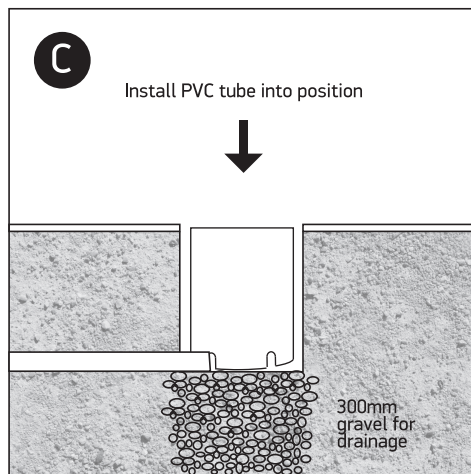

# INSTALLATION MANUAL

69070A

LED  
BUILT IN

one  
LIGHT

230V | COB LED | 3,5W | IP67  
Stainless steel 316L + Die cast aluminium body  
Complete with driver.

0800B  
Order separately

# INSTALLATION MANUAL

69070B

230V | COB LED | 10W | IP67  
Stainless steel 316L + Die cast aluminium body  
Complete with driver.