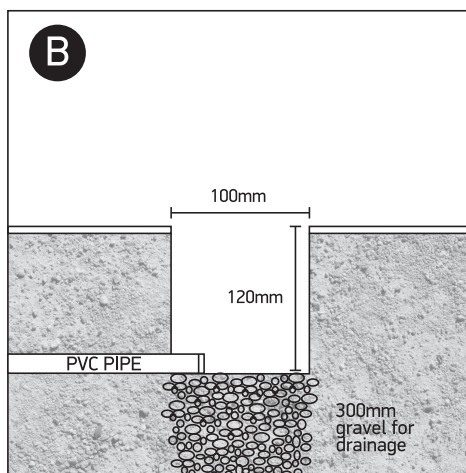

# INSTALLATION MANUAL

69070A

LED  
BUILT IN

one  
LIGHT

230V | COB LED | 3,5W | IP67  
Stainless steel 316L + Die cast aluminium body  
Complete with driver.

0800B  
Order separately

# INSTALLATION MANUAL

69070B

230V | COB LED | 10W | IP67  
Stainless steel 316L + Die cast aluminium body  
Complete with driver.

# INSTALLATION MANUAL

69070C

230V | COB LED | 15W | IP67  
Stainless steel 316L + Die cast aluminium body  
Complete with driver.

0800B  
Order separately