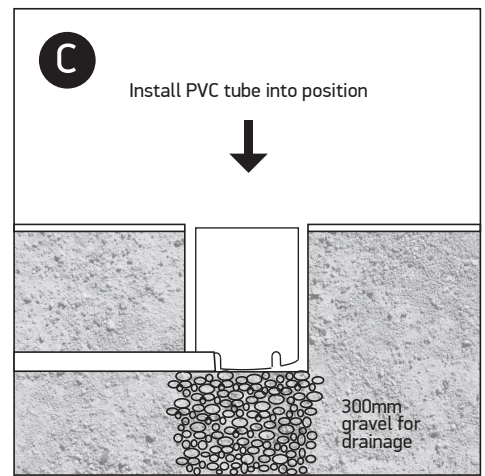

Warnings:

1. Make sure that the product is installed properly before connecting to electricity.
2. Do not cover the fitting.
3. Maintenance and installation should only be carried out by a professional electrician.