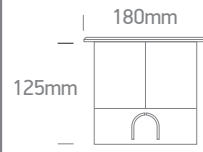

230V | COB LED | 15W | IP67
Stainless steel 316L + Die cast aluminium body
Complete with driver.

0800B
Order separately