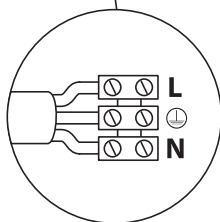

# INSTALLATION MANUAL

69070A

LED  
BUILT IN

one  
LIGHT

230V | COB LED | 3,5W | IP67  
Stainless steel 316L + Die cast aluminium body  
Complete with driver.

0800B  
Order separately

## Warnings:

1. Make sure that the product is installed properly before connecting to electricity.
2. Do not cover the fitting.
3. Maintenance and installation should only be carried out by a professional electrician.

# INSTALLATION MANUAL

69070B

230V | COB LED | 10W | IP67  
Stainless steel 316L + Die cast aluminium body  
Complete with driver.