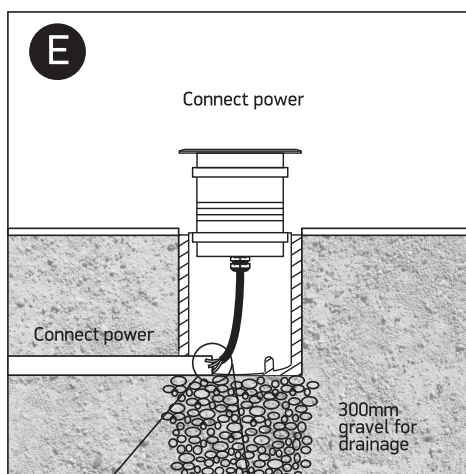

# INSTALLATION MANUAL

69070A

LED  
BUILT IN

one  
LIGHT

230V | COB LED | 3,5W | IP67  
Stainless steel 316L + Die cast aluminium body  
Complete with driver.

0800B  
Order separately

# INSTALLATION MANUAL

69070B

230V | COB LED | 10W | IP67  
Stainless steel 316L + Die cast aluminium body  
Complete with driver.