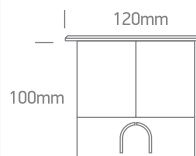

# INSTALLATION MANUAL

69070A

LED  
BUILT IN

one  
LIGHT

230V | COB LED | 3,5W | IP67  
Stainless steel 316L + Die cast aluminium body  
Complete with driver.

0800B  
Order separately