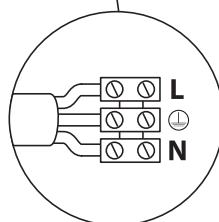

# INSTALLATION MANUAL

69070A

LED  
BUILT IN

one  
LIGHT

230V | COB LED | 3,5W | IP67  
Stainless steel 316L + Die cast aluminium body  
Complete with driver.

0800B  
Order separately

# INSTALLATION MANUAL

69070B

230V | COB LED | 10W | IP67  
Stainless steel 316L + Die cast aluminium body  
Complete with driver.