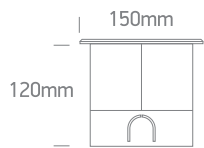

Warnings:

1. Make sure that the product is installed properly before connecting to electricity.
2. Do not cover the fitting.
3. Maintenance and installation should only be carried out by a professional electrician.