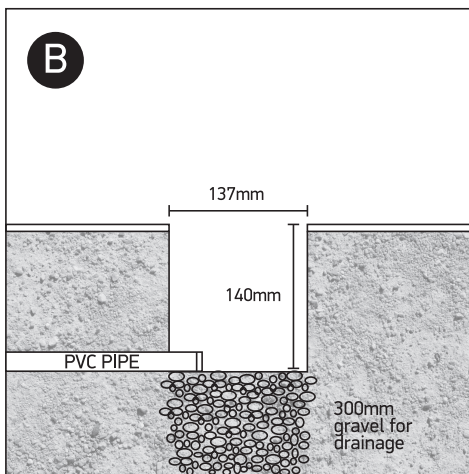

# INSTALLATION MANUAL

69070A

LED  
BUILT IN

one  
LIGHT

230V | COB LED | 3,5W | IP67  
Stainless steel 316L + Die cast aluminium body  
Complete with driver.

0800B  
Order separately

# INSTALLATION MANUAL

69070B

230V | COB LED | 10W | IP67  
Stainless steel 316L + Die cast aluminium body  
Complete with driver.