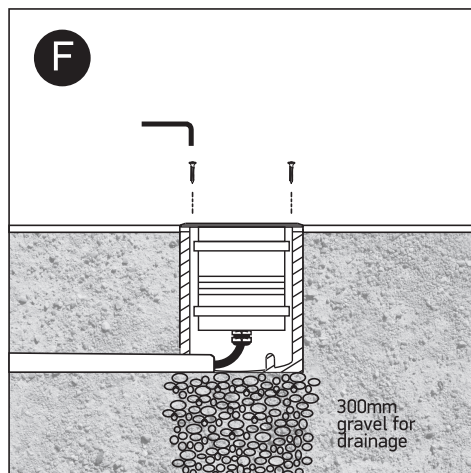

INSTALLATION MANUAL

69070B

230V | COB LED | 10W | IP67
Stainless steel 316L + Die cast aluminium body
Complete with driver.

Warnings:

1. Make sure that the product is installed properly before connecting to electricity.
2. Do not cover the fitting.
3. Maintenance and installation should only be carried out by a professional electrician.