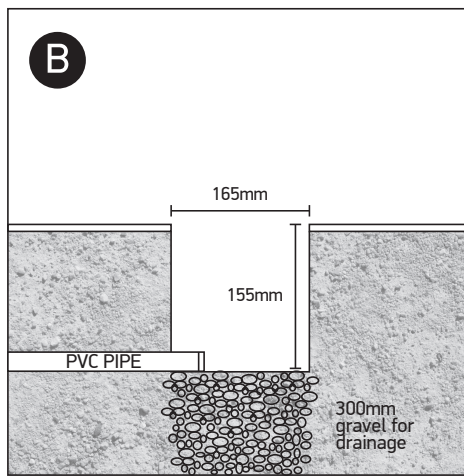

Warnings:

1. Make sure that the product is installed properly before connecting to electricity.
2. Do not cover the fitting.
3. Maintenance and installation should only be carried out by a professional electrician.