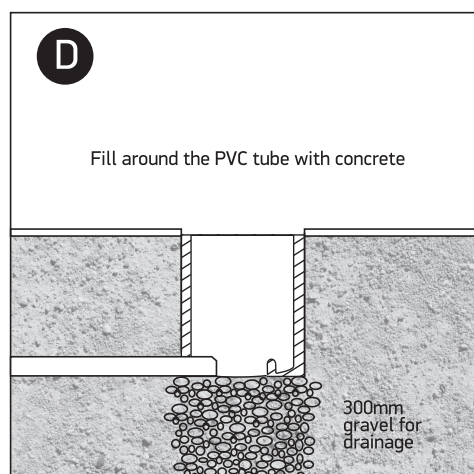

# INSTALLATION MANUAL

69070A

LED  
BUILT IN

one  
LIGHT

230V | COB LED | 3,5W | IP67  
Stainless steel 316L + Die cast aluminium body  
Complete with driver.

0800B  
Order separately