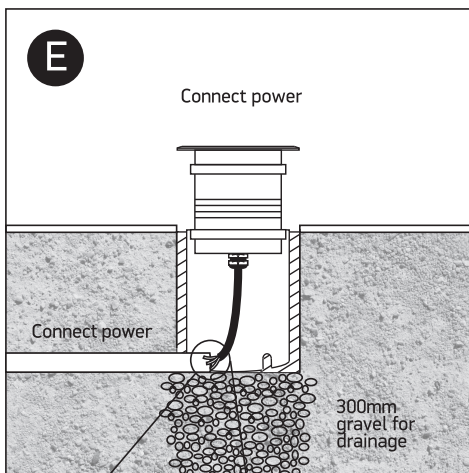

# INSTALLATION MANUAL

69070A

LED  
BUILT IN

one  
LIGHT

230V | COB LED | 3,5W | IP67  
Stainless steel 316L + Die cast aluminium body  
Complete with driver.

0800B  
Order separately

## Warnings:

1. Make sure that the product is installed properly before connecting to electricity.
2. Do not cover the fitting.
3. Maintenance and installation should only be carried out by a professional electrician.

# INSTALLATION MANUAL

69070B

230V | COB LED | 10W | IP67  
Stainless steel 316L + Die cast aluminium body  
Complete with driver.