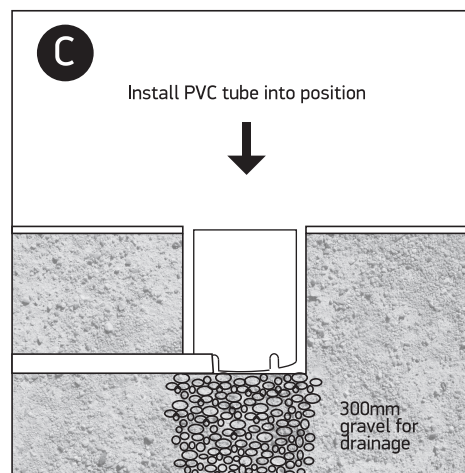

# INSTALLATION MANUAL

69070A

LED  
BUILT IN

one  
LIGHT

230V | COB LED | 3,5W | IP67  
Stainless steel 316L + Die cast aluminium body  
Complete with driver.

0800B  
Order separately