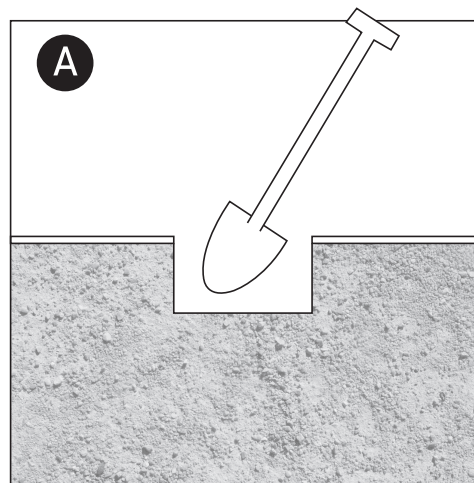

# INSTALLATION MANUAL

69070A

LED  
BUILT IN

one  
LIGHT

230V | COB LED | 3,5W | IP67  
Stainless steel 316L + Die cast aluminium body  
Complete with driver.

0800B  
Order separately