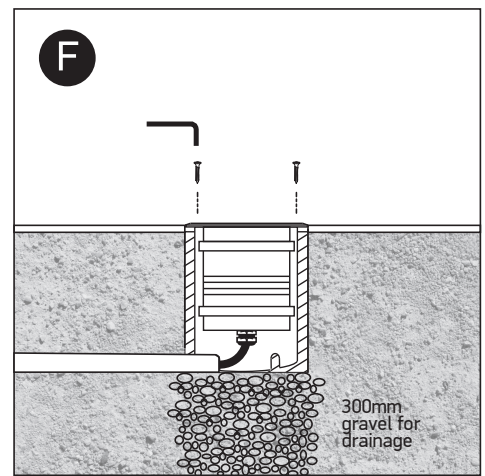

Warnings:

1. Make sure that the product is installed properly before connecting to electricity.
2. Do not cover the fitting.
3. Maintenance and installation should only be carried out by a professional electrician.