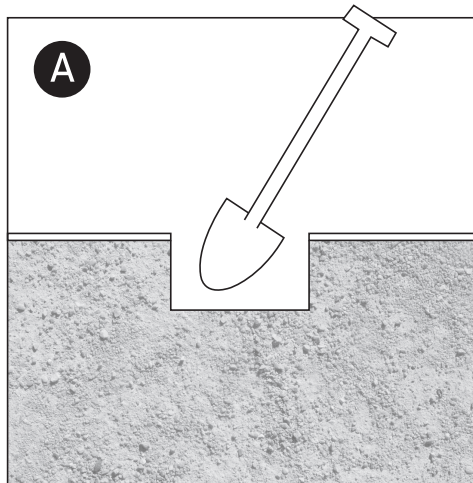

INSTALLATION MANUAL

69070B

230V | COB LED | 10W | IP67
Stainless steel 316L + Die cast aluminium body
Complete with driver.

Warnings:

1. Make sure that the product is installed properly before connecting to electricity.
2. Do not cover the fitting.
3. Maintenance and installation should only be carried out by a professional electrician.