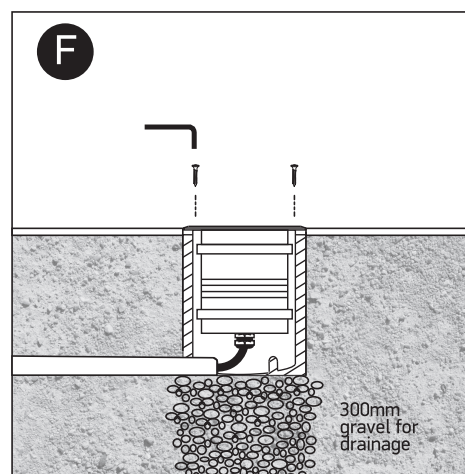

# INSTALLATION MANUAL

69070A

LED  
BUILT IN

one  
LIGHT

230V | COB LED | 3,5W | IP67  
Stainless steel 316L + Die cast aluminium body  
Complete with driver.

0800B  
Order separately

# INSTALLATION MANUAL

69070B

230V | COB LED | 10W | IP67  
Stainless steel 316L + Die cast aluminium body  
Complete with driver.