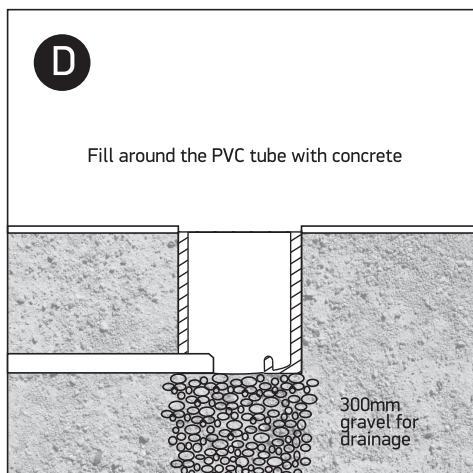

INSTALLATION MANUAL

69070B

230V | COB LED | 10W | IP67
Stainless steel 316L + Die cast aluminium body
Complete with driver.

Warnings:

1. Make sure that the product is installed properly before connecting to electricity.
2. Do not cover the fitting.
3. Maintenance and installation should only be carried out by a professional electrician.