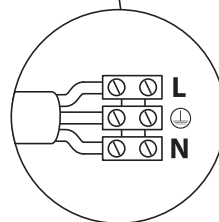

# INSTALLATION MANUAL

69070C

230V | COB LED | 15W | IP67  
Stainless steel 316L + Die cast aluminium body  
Complete with driver.

0800B  
Order separately