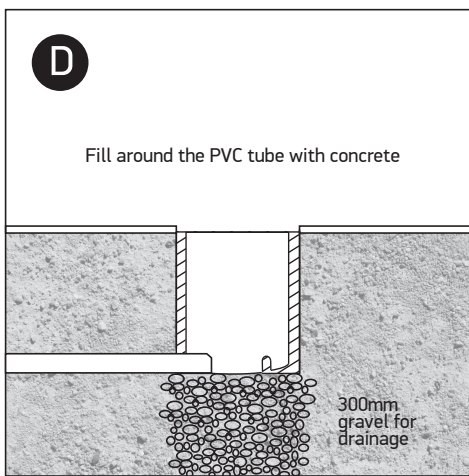

Warnings:

1. Make sure that the product is installed properly before connecting to electricity.
2. Do not cover the fitting.
3. Maintenance and installation should only be carried out by a professional electrician.