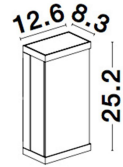

28-9120711_6

[BAY]
9120711

Dimmable